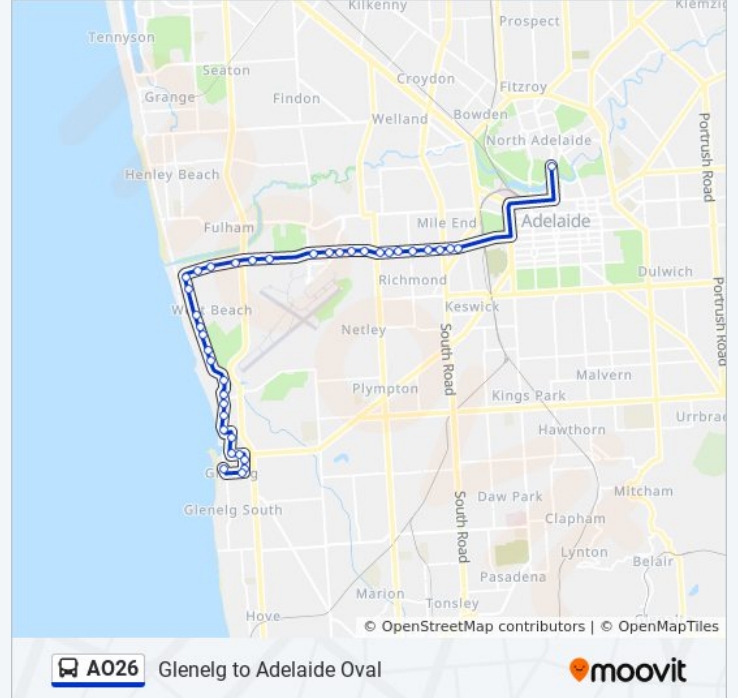

Direction: Glenelg

38 stops

[VIEW LINE SCHEDULE](#)

- Stop AO25 and AO26 King William Rd - East side
- Stop 1 Sir Donald Bradman Dr - South side
- Stop 1A Sir Donald Bradman Dr - South side
- Stop 5A Sir Donald Bradman Dr - South side
- Stop 5B Sir Donald Bradman Dr - South side
- Stop 5C Sir Donald Bradman Dr - South side
- Stop 6 Sir Donald Bradman Dr - South side
- Stop 6A Sir Donald Bradman Dr - South side
- Stop 6B Sir Donald Bradman Dr - South side
- Stop 7 Sir Donald Bradman Dr - South side
- Stop 8 Sir Donald Bradman Dr - South side
- Stop 8A Sir Donald Bradman Dr - South side
- Stop 9 Sir Donald Bradman Dr - South side
- Stop 10A Sir Donald Bradman Dr - South side
- Stop 11 Sir Donald Bradman Dr - South side
- Stop 12 Sir Donald Bradman Dr - South side
- Stop 12A Burbridge Rd - South side
- Stop 12B Burbridge Rd - South side

AO26 bus Info

Direction: Glenelg

Stops: 38

Trip Duration: 43 min

Line Summary:

Stop 12C Burbridge Rd - South side

Stop 13 Military Rd - East side

Stop 13A Military Rd - East side

Stop 18 Patawalonga Fr - East side

Stop 18A Patawalonga Fr - East side

Stop 18B Patawalonga Fr - East side

Stop 19 Adelphi Tce - East side

Stop 20 Adelphi Tce - East side

Stop 21B Anzac Hwy - North side

Stop 21B Gordon St - East side

Stop 21C Gordon St - North East side

Stop 16/21D Jetty Rd

Zone B Colley Tce - West side

A026 bus time schedules and route maps are available in an offline PDF at moovitapp.com. Use the [Moovit App](#) to see live bus times, train schedule or subway schedule, and step-by-step directions for all public transit in Adelaide.