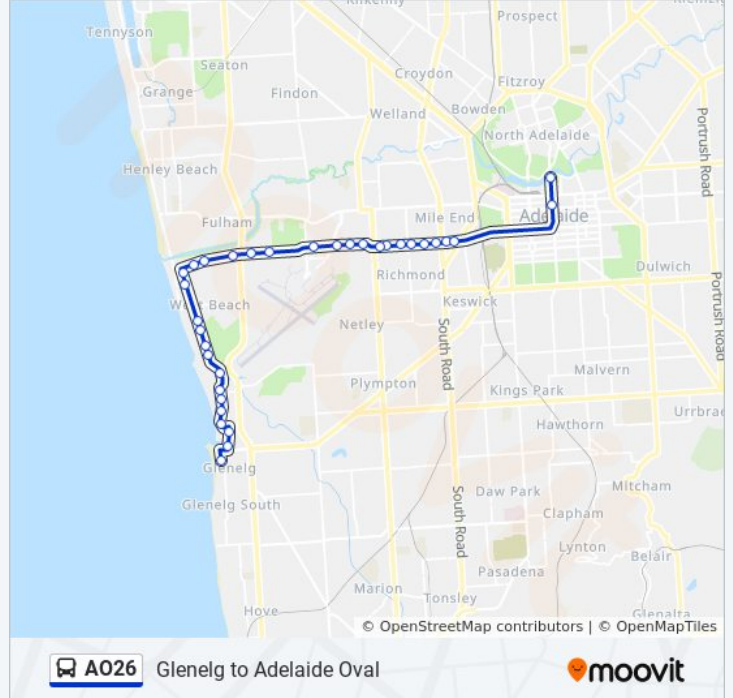

AO26 bus Info

Direction: Adelaide Oval

Stops: 33

Trip Duration: 52 min

Line Summary:

- Stop 7 Sir Donald Bradman Dr - North side
- Stop 6B Sir Donald Bradman Dr - North side
- Stop 6A Sir Donald Bradman Dr - North side
- Stop 6 Sir Donald Bradman Dr - North side
- Stop 5C Sir Donald Bradman Dr - North side
- Stop 5B Sir Donald Bradman Dr - North side
- Stop 5A Sir Donald Bradman Dr - North side
- Stop 1A Sir Donald Bradman Dr - North side
- Stop 1 Sir Donald Bradman Dr - North side
- Stop X2 King William St - West side
- Stop Z4 King William Rd - West side

Direction: Glenelg

38 stops

[VIEW LINE SCHEDULE](#)

- Stop AO25 and AO26 King William Rd - East side
- Stop 1 Sir Donald Bradman Dr - South side
- Stop 1A Sir Donald Bradman Dr - South side
- Stop 5A Sir Donald Bradman Dr - South side
- Stop 5B Sir Donald Bradman Dr - South side
- Stop 5C Sir Donald Bradman Dr - South side
- Stop 6 Sir Donald Bradman Dr - South side
- Stop 6A Sir Donald Bradman Dr - South side
- Stop 6B Sir Donald Bradman Dr - South side
- Stop 7 Sir Donald Bradman Dr - South side
- Stop 8 Sir Donald Bradman Dr - South side
- Stop 8A Sir Donald Bradman Dr - South side
- Stop 9 Sir Donald Bradman Dr - South side
- Stop 10A Sir Donald Bradman Dr - South side
- Stop 11 Sir Donald Bradman Dr - South side
- Stop 12 Sir Donald Bradman Dr - South side
- Stop 12A Burbridge Rd - South side
- Stop 12B Burbridge Rd - South side

AO26 bus Info

Direction: Glenelg

Stops: 38

Trip Duration: 43 min

Line Summary:

Stop 12C Burbridge Rd - South side

Stop 13 Military Rd - East side

Stop 13A Military Rd - East side