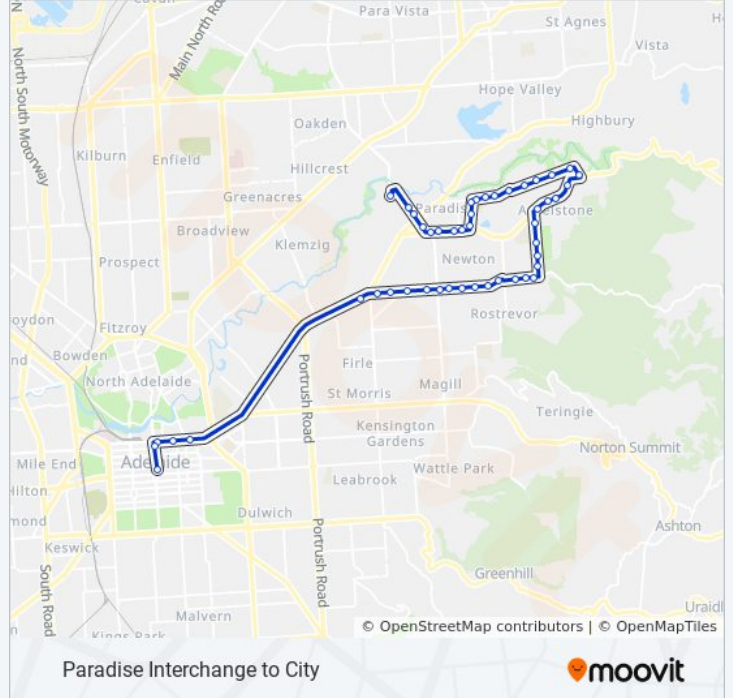

Stop 39 Lower Athelstone Rd - North side

Stop 38 Coulls Rd - East side

Stop 37 Gorge Rd - South East side

Stop 36 Gorge Rd - South side

178X bus Time Schedule

City Route Timetable:

Sunday	Not Operational
Monday	6:36 AM - 8:48 AM
Tuesday	6:36 AM - 8:48 AM
Wednesday	6:36 AM - 8:48 AM
Thursday	6:36 AM - 8:48 AM
Friday	6:36 AM - 8:48 AM
Saturday	Not Operational

178X bus Info

Direction: City

Stops: 47

Trip Duration: 57 min

Line Summary:

- Stop 35 Gorge Rd - South side
- Stop 34 Gorge Rd - South East side
- Stop 33M Maryvale Rd - East side
- Stop 32 Maryvale Rd - East side
- Stop 31 Maryvale Rd - East side
- Stop 30 Maryvale Rd - East side
- Stop 29 Montacute Rd - South side
- Stop 28 Montacute Rd - South side
- Stop 27 Montacute Rd - South side
- Stop 26 Montacute Rd - South side
- Stop 25 Montacute Rd - South side
- Stop 24 Montacute Rd - South side
- Stop 23A Montacute Rd - South side
- Stop 23 Montacute Rd - South side
- Stop 22 Montacute Rd - South side
- Stop 21 Montacute Rd - South side
- Stop 20 Montacute Rd - South side
- Stop 19 Montacute Rd - South side
- Stop 18 Montacute Rd - South side
- Stop 17 Payneham Rd - South East side
- Stop R1 North Tce - South side
- Stop T1 North Tce - South side
- Stop U1 North Tce - South side
- Stop C2 King William St - East side
- Stop F2 King William St - North East side

Direction: Paradise

54 stops

[VIEW LINE SCHEDULE](#)

- Stop O3 Hutt Rd - West side
- Stop Q1 Hutt St - West side
- Stop S1 Hutt St - West side
- Stop T1 Hutt St - West side

178X bus Time Schedule

Paradise Route Timetable:

Stops: 54

Trip Duration: 60 min

Line Summary:

Stop R1 Wakefield St - South side

Stop S1 Wakefield St - South side

Stop T1 Wakefield St - South side

Stop U1 Wakefield St - South side

Stop V1 King William St - West side