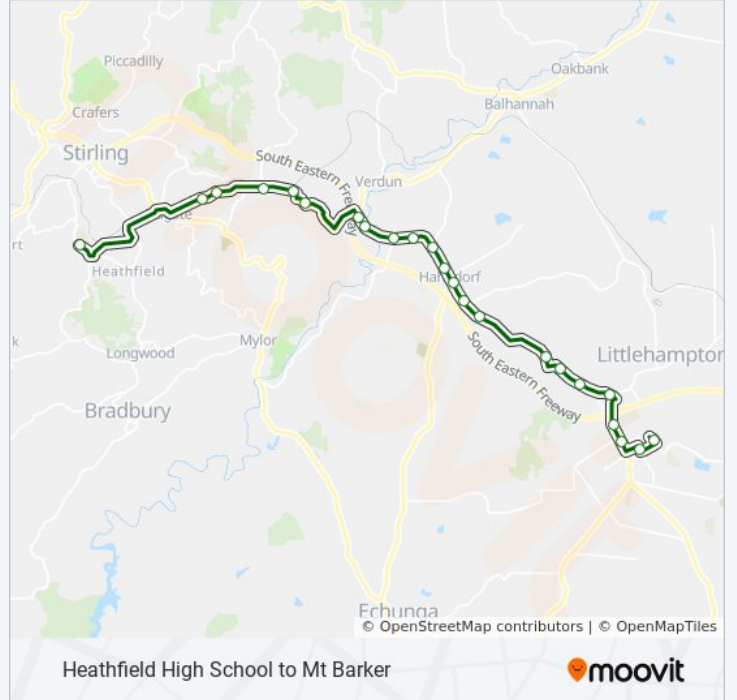

Mt Barker to Heathfield High School

Get The App

The 877 bus line Mt Barker to Heathfield High School has one route. For regular weekdays, their operation hours are:
 (1) Mt Barker (School Bus): 15:30 - 15:32
 Use the Moovit App to find the closest 877 bus station near you and find out when is the next 877 bus arriving.

Direction: Mt Barker (School Bus)

23 stops

[VIEW LINE SCHEDULE](#)

- Zone A Heathfield High School
- Stop 44 Mt Barker Rd - North side
- Stop 45 Mt Barker Rd - North side
- Stop 46 Mt Barker Rd - North side
- Stop 47 Mt Barker Rd - North side
- Stop 48 Mt Barker Rd - North side
- Stop 49 Mt Barker Rd - East side
- Stop 50 Mt Barker Rd - North side
- Stop 51 Mt Barker Rd - North side
- Stop 52 Mt Barker Rd - North side
- Stop 53 Mt Barker Rd - East side
- Stop 54 Mt Barker Rd - East side
- Stop 55 Mt Barker Rd - East side
- Stop 56 Mt Barker Rd - East side
- Stop 57 Mt Barker Rd - North side
- Stop 58 Mt Barker Rd - East side
- Stop 59 Mt Barker Rd - North East side
- Stop 60 Mt Barker Rd - North East side
- Stop 61 Mt Barker Rd - North side
- Stop 62 Adelaide Rd - East side
- Stop 63 Adelaide Rd - East side
- Stop 64 Hutchinson St - East side

877 bus Time Schedule

Mt Barker (School Bus) Route Timetable:

Sunday	Not Operational
Monday	15:30 - 15:32
Tuesday	14:40 - 14:42
Wednesday	15:30 - 15:32
Thursday	15:30 - 15:32
Friday	15:30 - 15:32
Saturday	Not Operational

877 bus Info

Direction: Mt Barker (School Bus)

Stops: 23

Trip Duration: 36 min

Line Summary:

Zone A Dutton Rd Park 'n' Ride

877 bus time schedules and route maps are available in an offline PDF at moovitapp.com. Use the [Moovit App](#) to see live bus times, train schedule or subway schedule, and step-by-step directions for all public transit in Adelaide.