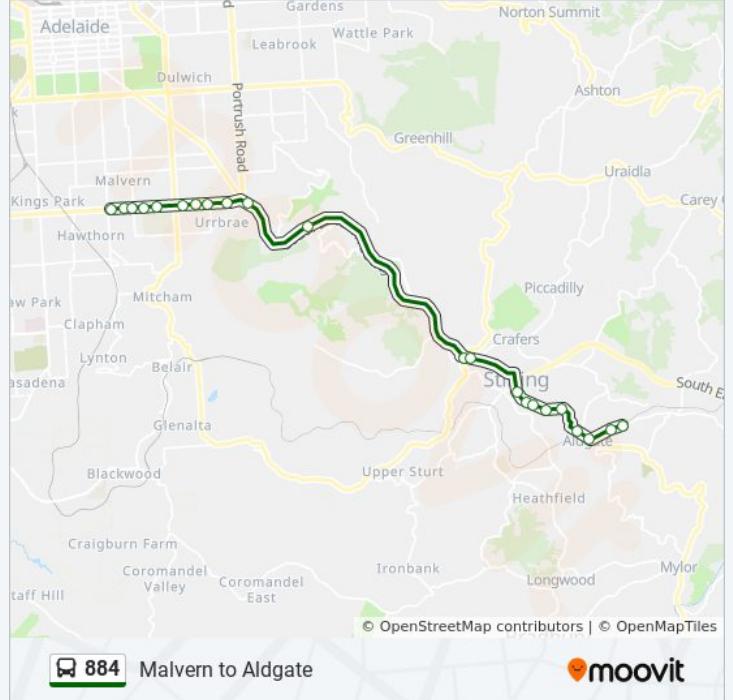

Malvern to Aldgate

View In Website Mode

The 884 bus line Malvern to Aldgate has one route. For regular weekdays, their operation hours are:

(1) Aldgate (School Bus): 3:25 PM

Use the Moovit App to find the closest 884 bus station near you and find out when is the next 884 bus arriving.

**Direction: Aldgate (School Bus)**

22 stops

[VIEW LINE SCHEDULE](#)

- Stop 170 Cross Rd - North side
- Stop 169 Cross Rd - North side
- Stop 168 Cross Rd - North side
- Stop 167 Cross Rd - North side
- Stop 166 Cross Rd - North side
- Stop 165 Cross Rd - North side
- Stop 164 Cross Rd - North side
- Stop 163 Cross Rd - North side
- Stop 20 Cross Rd - North side
- Stop 14 Mt Barker Rd - North side
- Stop 16 South Eastern Fwy - North West side
- Stop 24A / Zone A Crafers Park N Ride
- Stop 25 Main St - North side
- Stop 36 Mt Barker Rd - East side
- Stop 37 Mt Barker Rd - North side
- Stop 38 Mt Barker Rd - North side
- Stop 39 Mt Barker Rd - North side
- Stop 40 Mt Barker Rd - North side
- Stop 41 Mt Barker Rd - North side
- Stop 42 Mt Barker Rd - North side
- Stop 43 Mt Barker Rd - North West side
- Stop 44 Mt Barker Rd - North side

**884 bus Time Schedule**

Aldgate (School Bus) Route Timetable:

Sunday	Not Operational
Monday	Not Operational
Tuesday	Not Operational
Wednesday	2:40 PM
Thursday	3:25 PM
Friday	3:25 PM
Saturday	Not Operational

**884 bus Info**

**Direction:** Aldgate (School Bus)

**Stops:** 22

**Trip Duration:** 29 min

**Line Summary:**

884 bus time schedules and route maps are available in an offline PDF at [moovitapp.com](https://moovitapp.com). Use the [Moovit App](#) to see live bus times, train schedule or subway schedule, and step-by-step directions for all public transit in Adelaide.