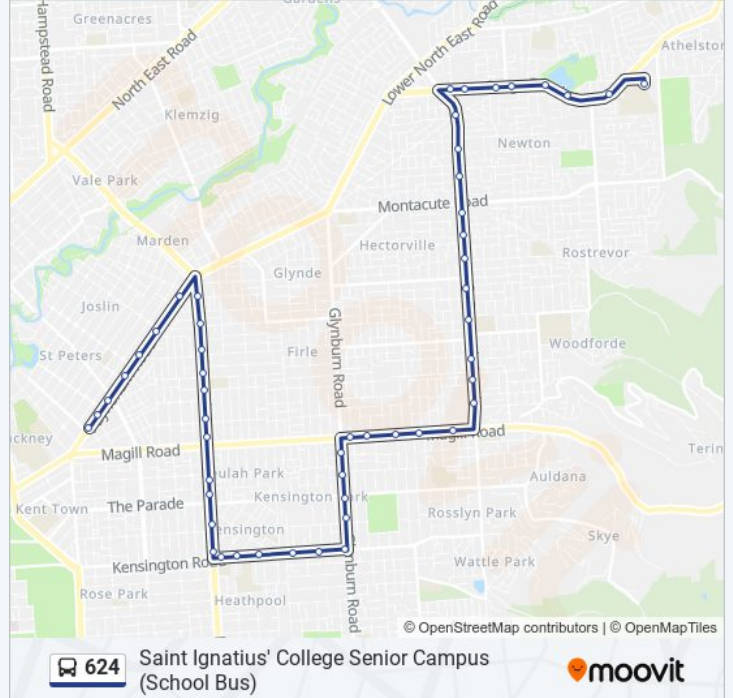

Stop 10 Portrush Rd - East side

Stop 9 Portrush Rd / Jones Ave - East side

Stop 8A Portrush Rd - East side

Stop 143 Portrush Rd - East side

Stop 144 Portrush Rd - East side

Stop 145 Portrush Rd - East side

Stop 9 Portrush Rd / Phillips St - East side

Stop 8 Portrush Rd - East side

Stop School Kensington Rd / Bridge St

Stop 8 Kensington Rd - North side

### 624 bus Info

**Direction:** Saint Ignatius' College Senior Campus (School Bus)

**Stops:** 52

**Trip Duration:** 47 min

**Line Summary:**

- Stop 9 Kensington Rd - North side
- Stop 10 Kensington Rd - North side
- Stop 11 Kensington Rd - North side
- Stop 12 Kensington Rd - North side
- Stop School Glynburn Rd / Park Rd - West side
- Stop School Glynburn Rd / The Parade - West side
- Stop 16 Glynburn Rd - West side
- Stop 16A Glynburn Rd - West side
- Stop 14 Magill Rd - North side
- Stop 15 Magill Rd - North side
- Stop 16 Magill Rd - North side
- Stop 17 Magill Rd - North side
- Stop 18 Magill Rd - North side
- Stop 20 St Bernards Rd - West side
- Stop 21 St Bernards Rd - West side
- Stop 21A St Bernards Rd - West side
- Stop 21B St Bernards Rd - West side
- Stop 21C St Bernards Rd - West side
- Stop 22 St Bernards Rd - West side
- Stop 22A St Bernards Rd - West side
- Stop 22B St Bernards Rd - West side
- Stop 23 Newton Rd - West side
- Stop 23A Newton Rd - West side
- Stop 24 Newton Rd - West side
- Stop 25 Gorge Rd - North side
- Stop 26 Gorge Rd - North side
- Stop 26A Gorge Rd - North side
- Stop 27 Gorge Rd - North side
- Stop 28 Gorge Rd - North Side
- Stop 29 Gorge Rd - North side
- Stop 30 Gorge Rd - North West side
- Stop School St Ignatius Senior College Manresa Ct

© 2024 Moovit - All Rights Reserved