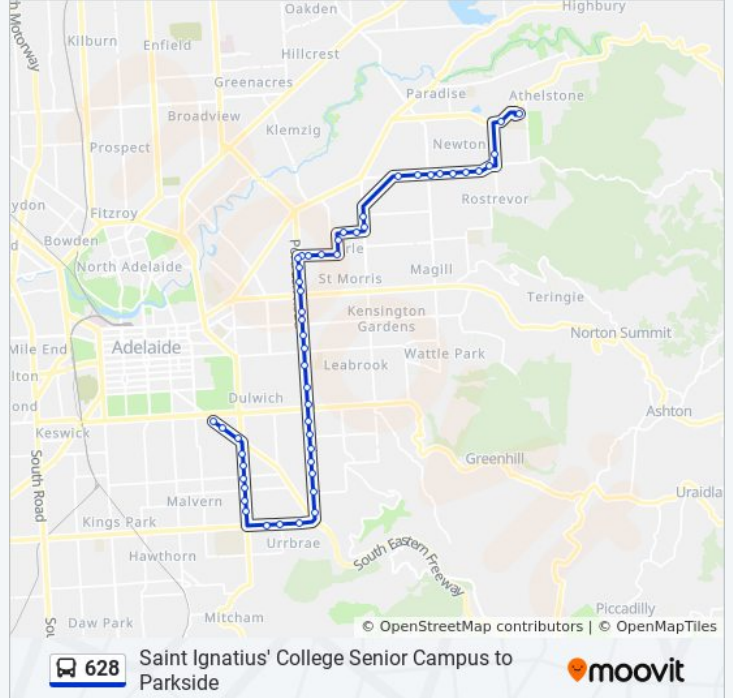

Direction: Parkside (School Bus)

51 stops

[VIEW LINE SCHEDULE](#)

Stop School St Ignatius Senior College Manresa Ct

Stop 30 Gorge Rd - South side

Stop 31 Stradbroke Rd - East side

Stop 26 Montacute Rd - South side

Stop 25 Montacute Rd - South side

Stop 24 Montacute Rd - South side

Stop 23A Montacute Rd - South side

Stop 23 Montacute Rd - South side

Stop 22 Montacute Rd - South side

Stop 21 Montacute Rd - South side

Stop 20 Montacute Rd - South side

Stop 18 Glynburn Rd - East side

Stop 17 Glynburn Rd - East side

Stop 16 Marian Rd - South side

Stop 15 Marian Rd - South side

Stop 14 Gage St - East side

Stop 13 Coorara Ave - South side

Stop 12 Coorara Ave - South side

628 bus Info

Direction: Parkside (School Bus)

Stops: 51

Trip Duration: 41 min

Line Summary:

- Stop 10 Portrush Rd - East side
- Stop 9 Portrush Rd / Jones Ave - East side
- Stop 8A Portrush Rd - East side
- Stop 143 Portrush Rd - East side
- Stop 144 Portrush Rd - East side
- Stop 145 Portrush Rd - East side
- Stop 9 Portrush Rd / Phillips St - East side
- Stop 8 Portrush Rd - East side
- Stop 149 Portrush Rd - East side
- Stop 9 Portrush Rd / Baker Gr- East side
- Stop 152 Portrush Rd - East side
- Stop 11 Portrush Rd - East side
- Stop 12 Portrush Rd - East side
- Stop 13 Portrush Rd - East side
- Stop 14 Portrush Rd - East side
- Stop 15 Portrush Rd - East side
- Stop 17 Portrush Rd - East side
- Stop 19 Portrush Rd - East side
- Stop 20 Cross Rd - South side
- Stop 163 Cross Rd - South side
- Stop 164 Cross Rd - South side
- Stop 12 Fullarton Rd - West side
- Stop 11 Fullarton Rd - West side
- Stop 10 Fullarton Rd - West side
- Stop 9 Fullarton Rd - West side
- Stop 8 Fullarton Rd - West side
- Stop 7 Fullarton Rd - West side
- Stop 6 Fullarton Rd - West side
- Stop 5 Glen Osmond Rd - South side
- Stop 3 Glen Osmond Rd - South West side
- Stop 1 Glen Osmond Rd - South West side