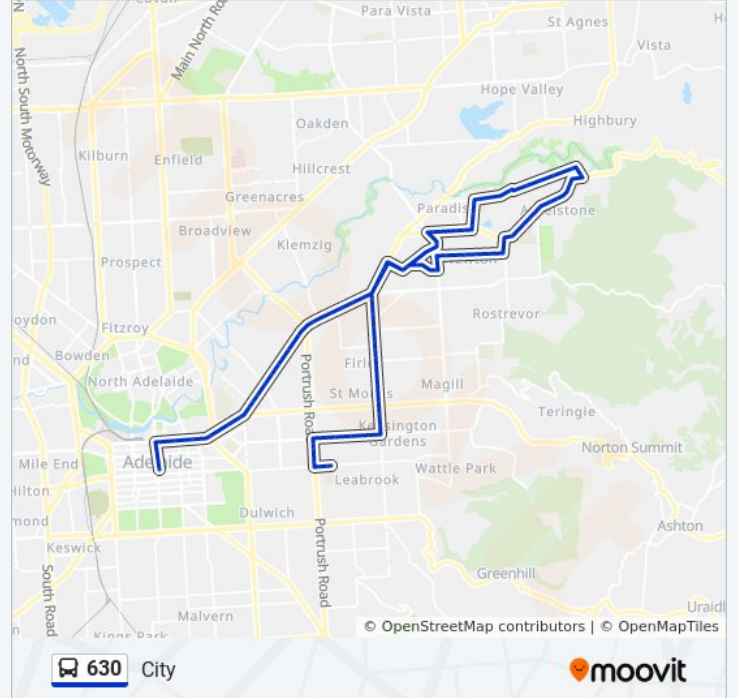

Stop 18B Glynburn Rd - West side

Stop 18 / 18C Lower North East Rd - North West side

Stop 19 Lower North East Rd - North West side

Stop 20 Lower North East Rd - North West side

Stop 20 Heading Ave - North side

Stop 21 Clairville Rd - North West side

Stop 24 Newton Rd - West side

Stop 25 Gorge Rd - North side

Stop 26 Gorge Rd - North side

Stop 26A Gorge Rd - North side

Stop 27 Gorge Rd - North side

Stop 49 Silkes Rd - West side

Stop 48 Silkes Rd - West side

Stop 47 Silkes Rd - West side

Stop 46 George St - North side

Stop 45 George St - North side

Stop 43 George St - North side

Stop 42 Lower Athelstone Rd - North side

Stop 41 Lower Athelstone Rd - North side

Stop 40 Lower Athelstone Rd - North side

Stop 39 Lower Athelstone Rd - North side

Stop 38 Coulls Rd - East side

Stop 36 Gorge Rd - South side

Stop 35 Gorge Rd - South side

Stop 34 Gorge Rd - South East side

Stop 32 Gorge Rd - South side

Stop 31 Gorge Rd - South side

Stop 30 Gorge Rd - South side

Stop 32 Graves St - South side

Stop 33 Graves St - South side

Stop 34 Graves St - South side

Stop 35 Graves St - South side