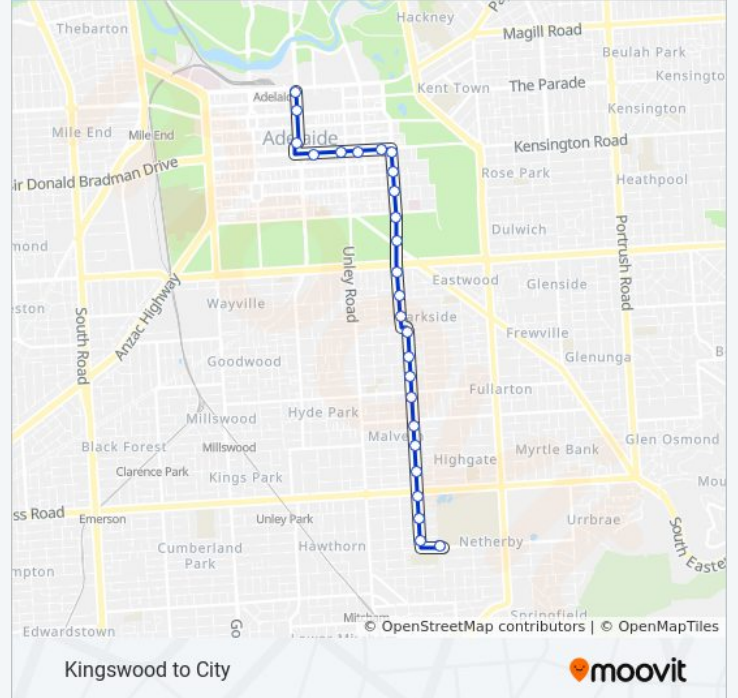

 637

City (School Bus)

[View In Website Mode](#)

The 637 bus line City (School Bus) has one route. For regular weekdays, their operation hours are:

(1) City (School Bus): 3:44 PM

Use the Moovit App to find the closest 637 bus station near you and find out when is the next 637 bus arriving.

Direction: City (School Bus)

26 stops

[VIEW LINE SCHEDULE](#)

- Stop 13 Tutt Ave - North side
- Stop 12 Harrow Tce - West side
- Stop 11 Harrow Tce - West side
- Stop 10 Harrow Tce - West side
- Stop 9A Duthy St - West side
- Stop 9 Duthy St - West side
- Stop 8 Duthy St - West side
- Stop 7 Duthy St - West side
- Stop 6 Duthy St - West side
- Stop 5 Duthy St - West side
- Stop 4 Duthy St - West side
- Stop 3 George St - West side
- Stop 2 George St - West side
- Stop 1 George St - West side
- Stop O2 Hutt Rd - West side
- Stop O3 Hutt Rd - West side
- Stop Q1 Hutt St - West side
- Stop S1 Hutt St - West side
- Stop T1 Hutt St - West side
- Stop R1 Wakefield St - South side
- Stop S1 Wakefield St - South side
- Stop T1 Wakefield St - South side

Direction: City (School Bus)

Stops: 26

Trip Duration: 29 min

Line Summary:

Stop U1 Wakefield St - South side

Stop V1 King William St - West side

Stop X1 King William St - West side

Stop Y2 King William St - West side

637 bus time schedules and route maps are available in an offline PDF at moovitapp.com. Use the [Moovit App](#) to see live bus times, train schedule or subway schedule, and step-by-step directions for all public transit in Adelaide.