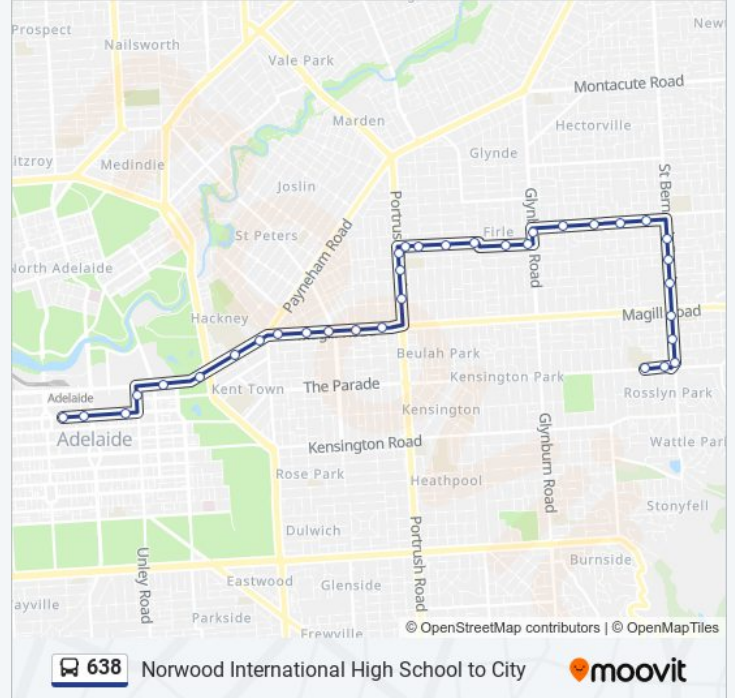

638 bus Info

Direction: City (School Bus)

Stops: 35

Trip Duration: 38 min

Line Summary:

Stop 8A Portrush Rd - East side

Stop 8 Magill Rd - South side

Stop 7 Magill Rd - South side

Stop 6 Magill Rd - South side

Stop 5 Magill Rd - South side

Stop 4 Magill Rd - South side

Stop 3 North Tce - South East side

Stop 2 North Tce - South East side

Stop 1 Botanic Rd - South East side

Stop R1 North Tce - South side

Stop B1 Pulteney St - East side

Stop T1 Grenfell St - South side

Stop V2 Currie St - South side

Stop W1 Currie St - South side

Direction: Norwood International High School (School Bus)

30 stops

[VIEW LINE SCHEDULE](#)

Stop B2 Currie St - North side

Stop E3 Currie St - North side

Stop X1 Pulteney St - West side

Stop I1 North Tce - North side

Stop 1 Botanic Rd - North West side

Stop 2 North Tce - North West side

Stop 3 North Tce - North side