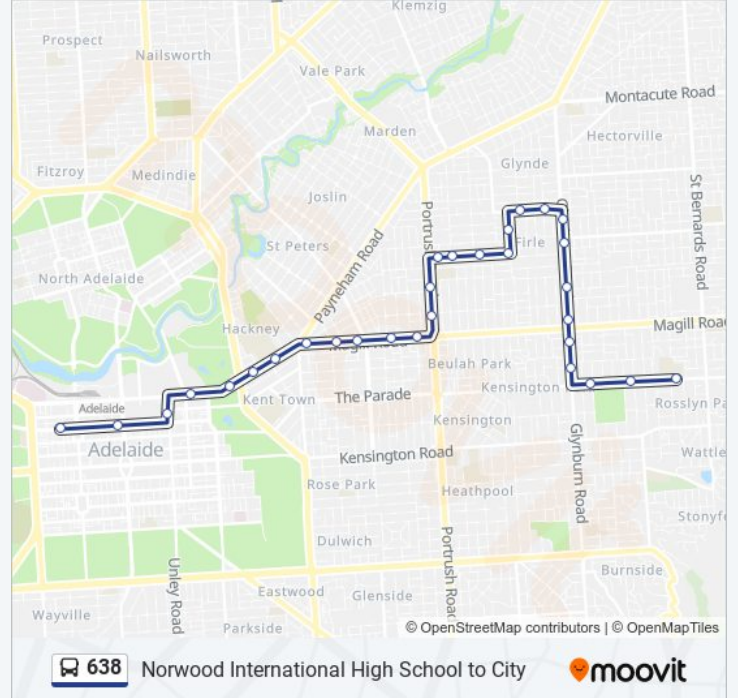

Stop B1 Pulteney St - East side

Stop T1 Grenfell St - South side

Stop V2 Currie St - South side

Stop W1 Currie St - South side

Direction: Norwood International High School (School Bus)

30 stops

[VIEW LINE SCHEDULE](#)

638 bus Info

Direction: Norwood International High School (School Bus)

Stops: 30

Trip Duration: 36 min

Line Summary:

Stop 10A Coorara Ave - North side

Stop 11 Coorara Ave - North side

Stop 12 Coorara Ave - North side

Stop 13 Coorara Ave - North side

Stop 14 Gage St - West side

Stop 15 Marian Rd - North side

Stop 16 Marian Rd - North side

Stop 16E Glynburn Rd - East side

Stop 16 / 16D Glynburn Rd - East side

Stop 16C Glynburn Rd - East side

Stop 16B Glynburn Rd - East side

Stop 16A Glynburn Rd - East side

Stop 16 Glynburn Rd - East side

Stop 15 The Parade - North side

Stop 16 The Parade - North side

Stop 17 The Parade - North side

638 bus time schedules and route maps are available in an offline PDF at moovitapp.com. Use the [Moovit App](#) to see live bus times, train schedule or subway schedule, and step-by-step directions for all public transit in Adelaide.