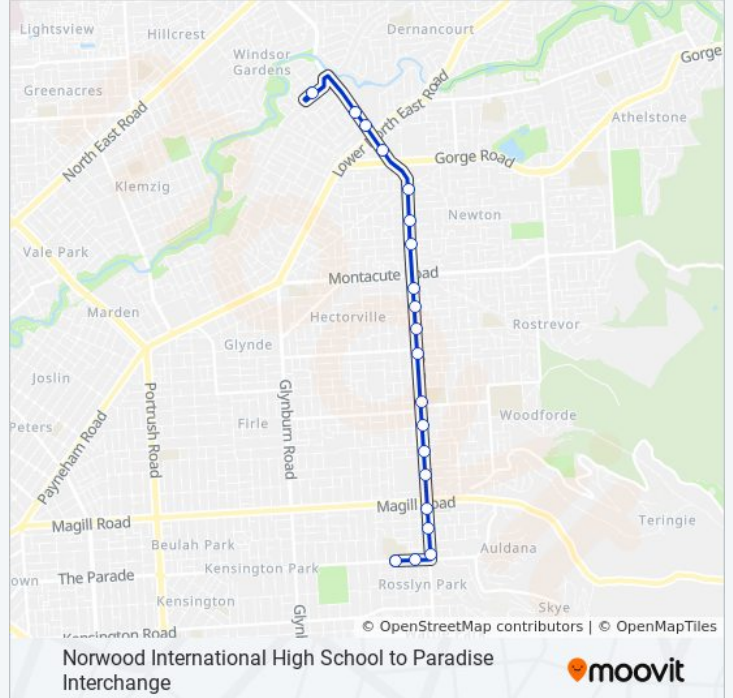

Stop 24 Newton Rd - East side

Stop 23A Newton Rd - East side

Stop 23 Newton Rd - East side

Stop 22B St Bernards Rd - East side

Stop 22A St Bernards Rd - East side

Stop 22 St Bernards Rd - East side

Stop 21C St Bernards Rd - East side

Stop 21B St Bernards Rd - East side

Stop 21A St Bernards Rd - East side

Stop 21 St Bernards Rd - East side

Stop 20 St Bernards Rd - East side

Stop 19C Penfold Rd - East side

Stop 19B Penfold Rd - East side

639 bus Info

Direction: Norwood International High School (School Bus)

Stops: 20

Trip Duration: 21 min

Line Summary:

Direction: Paradise (School Bus)

20 stops

[VIEW LINE SCHEDULE](#)

- Stop 17 The Parade - North side
- Stop 18 The Parade - North side
- Stop 19A Penfold Rd - West side
- Stop 19B Penfold Rd - West side
- Stop 19C Penfold Rd - West side
- Stop 20 St Bernards Rd - West side
- Stop 21 St Bernards Rd - West side
- Stop 21A St Bernards Rd - West side
- Stop 21B St Bernards Rd - West side
- Stop 21C St Bernards Rd - West side
- Stop 22 St Bernards Rd - West side
- Stop 22A St Bernards Rd - West side
- Stop 22B St Bernards Rd - West side
- Stop 23 Newton Rd - West side
- Stop 23A Newton Rd - West side
- Stop 24 Newton Rd - West side
- Stop 24A Darley Rd - West side
- Stop 25 Darley Rd - South West side