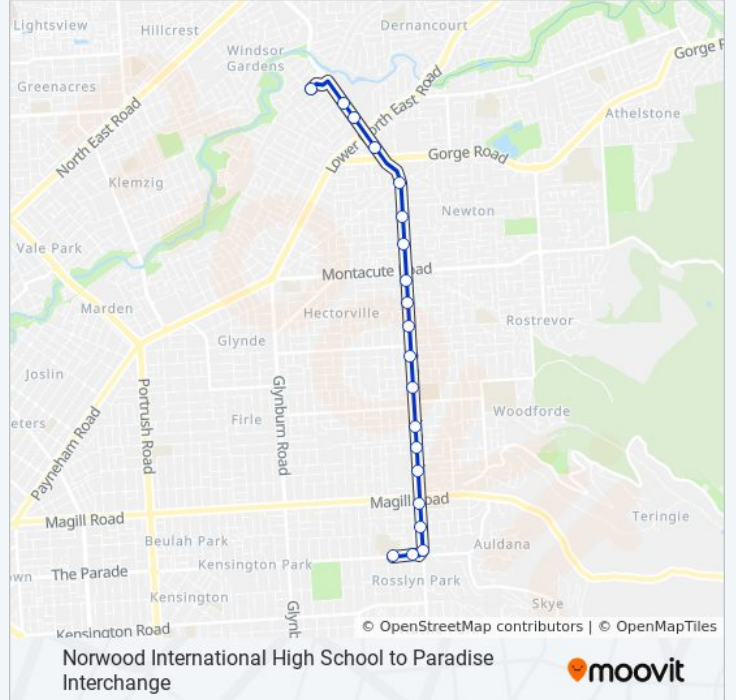

Direction: Norwood International High School (School Bus)

20 stops

[VIEW LINE SCHEDULE](#)

Zone I Paradise Interchange - North West side

Stop 25A Darley Rd - East side

Stop 25 Darley Rd - North East side

Stop 24A Darley Rd - East side

Stop 24 Newton Rd - East side

Stop 23A Newton Rd - East side

Stop 23 Newton Rd - East side

Stop 22B St Bernards Rd - East side

Stop 22A St Bernards Rd - East side

Stop 22 St Bernards Rd - East side

Stop 21C St Bernards Rd - East side

- Stop 17 The Parade - North side
- Stop 18 The Parade - North side
- Stop 19A Penfold Rd - West side
- Stop 19B Penfold Rd - West side
- Stop 19C Penfold Rd - West side
- Stop 20 St Bernards Rd - West side
- Stop 21 St Bernards Rd - West side
- Stop 21A St Bernards Rd - West side
- Stop 21B St Bernards Rd - West side
- Stop 21C St Bernards Rd - West side
- Stop 22 St Bernards Rd - West side
- Stop 22A St Bernards Rd - West side
- Stop 22B St Bernards Rd - West side
- Stop 23 Newton Rd - West side
- Stop 23A Newton Rd - West side
- Stop 24 Newton Rd - West side
- Stop 24A Darley Rd - West side
- Stop 25 Darley Rd - South West side

639 bus Info

Direction: Paradise (School Bus)

Stops: 20

Trip Duration: 24 min

Line Summary:

Stop 25A Darley Rd - West side

Zone B Paradise Interchange - South East side

639 bus time schedules and route maps are available in an offline PDF at moovitapp.com. Use the [Moovit App](#) to see live bus times, train schedule or subway schedule, and step-by-step directions for all public transit in Adelaide.