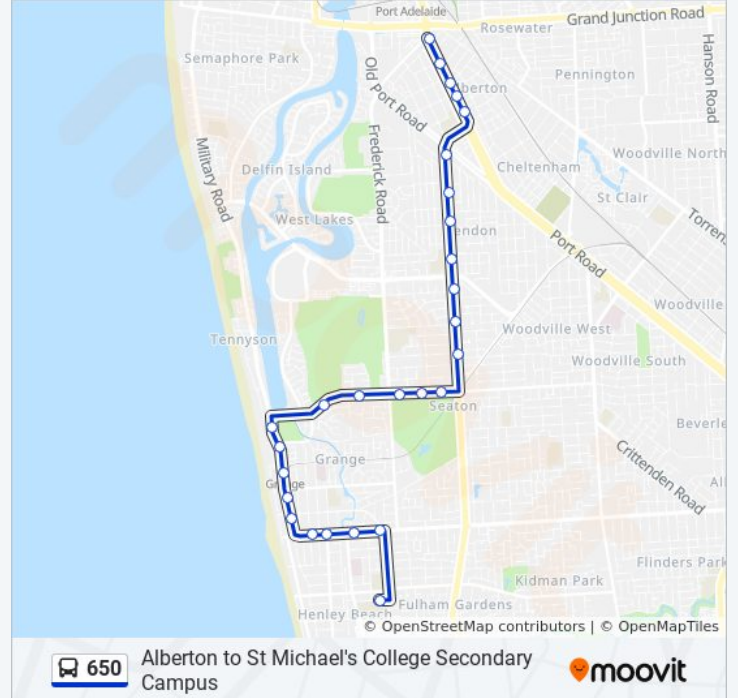

(1) St Michael's Secondary Campus (School Bus): 7:48 AM

Use the Moovit App to find the closest 650 bus station near you and find out when is the next 650 bus arriving.

### Direction: St Michael's Secondary Campus (School Bus)

27 stops

[VIEW LINE SCHEDULE](#)

- Stop 36 Port Rd - North East side
- Stop 35 Port Rd - North East side
- Stop 34 Port Rd - North East side
- Stop 33 Port Rd - North East side
- Stop 32 Port Rd - North East side
- Stop 33C Tapleys Hill Rd - East side
- Stop 33B Tapleys Hill Rd - East side
- Stop 33A Tapleys Hill Rd - East side
- Stop 33 Tapleys Hill Rd - East side
- Stop 32 Tapleys Hill Rd - East side
- Stop 31 Tapleys Hill Rd - East side
- Stop 30 Tapleys Hill Rd - East side
- Stop 29A Trimmer Pde - South side
- Stop 30 Trimmer Pde - South side
- Stop 30A Trimmer Pde - South side
- Stop 31 Trimmer Pde - South side
- Stop 31A Trimmer Pde - South side
- Stop 30C Military Rd - East side
- Stop 30B Military Rd - East side
- Stop 30A Military Rd - East side

### 650 bus Info

**Direction:** St Michael's Secondary Campus (School Bus)

**Stops:** 27

**Trip Duration:** 22 min

**Line Summary:**

Stop 30 Military Rd / Jetty St - East side

Stop 29D Military Rd - East side

Stop 29B Grange Rd - North side

Stop 29A Grange Rd - North side

Stop 29 Grange Rd - North side

Stop 28 Grange Rd - North side

Stop School St Michaels College Lawrie St

650 bus time schedules and route maps are available in an offline PDF at [moovitapp.com](https://moovitapp.com). Use the [Moovit App](#) to see live bus times, train schedule or subway schedule, and step-by-step directions for all public transit in Adelaide.