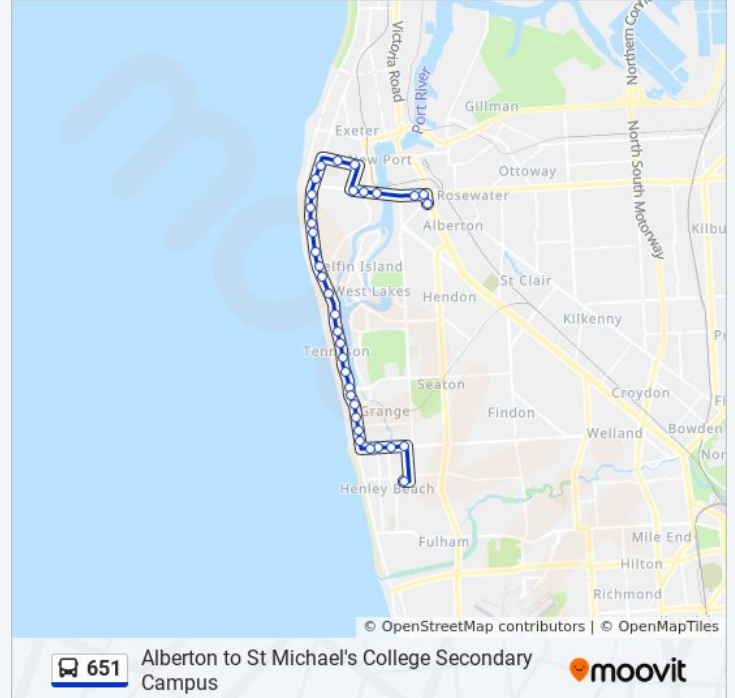

(1) St Michael's Primary Campus (School Bus): 7:45 AM

Use the Moovit App to find the closest 651 bus station near you and find out when is the next 651 bus arriving.

Direction: St Michael's Primary Campus (School Bus)

34 stops

[VIEW LINE SCHEDULE](#)

- Stop 36 Port Rd - South West side
- Stop 37 Grand Junction Rd - South side
- Stop 36 Grand Junction Rd - South side
- Stop 37A Bower Rd - South side
- Stop 36F Bower Rd - South side
- Stop 36E Bower Rd - South side
- Stop 42C Hart St - South side
- Stop 42D Hart St - South side
- Stop 40M Military Rd - East side
- Stop 39M Military Rd - East side
- Stop School Military Rd / Ozone Ave
- Stop School Military Rd / St Albans Tce
- Stop 35B Military Rd - North East side
- Stop 35A Military Rd - North East side
- Stop 35 Military Rd - East side
- Stop 34A Military Rd - East side
- Stop 34 Military Rd - North East side
- Stop 33 Military Rd - East side
- Stop 32B Military Rd - East side
- Stop 32A Military Rd - East side

651 bus Info

Direction: St Michael's Primary Campus (School Bus)

Stops: 34

Trip Duration: 24 min

Line Summary:

Stop 32 Military Rd - East side
Stop 31B Military Rd - East side
Stop 31A Military Rd - East side
Stop 31 Military Rd - East side
Stop 30C Military Rd - East side
Stop 30B Military Rd - East side
Stop 30A Military Rd - East side
Stop 30 Military Rd / Jetty St - East side
Stop 29D Military Rd - East side
Stop 29B Grange Rd - North side
Stop 29A Grange Rd - North side
Stop 29 Grange Rd - North side
Stop 28 Grange Rd - North side
Stop School St Michaels College Lawrie St