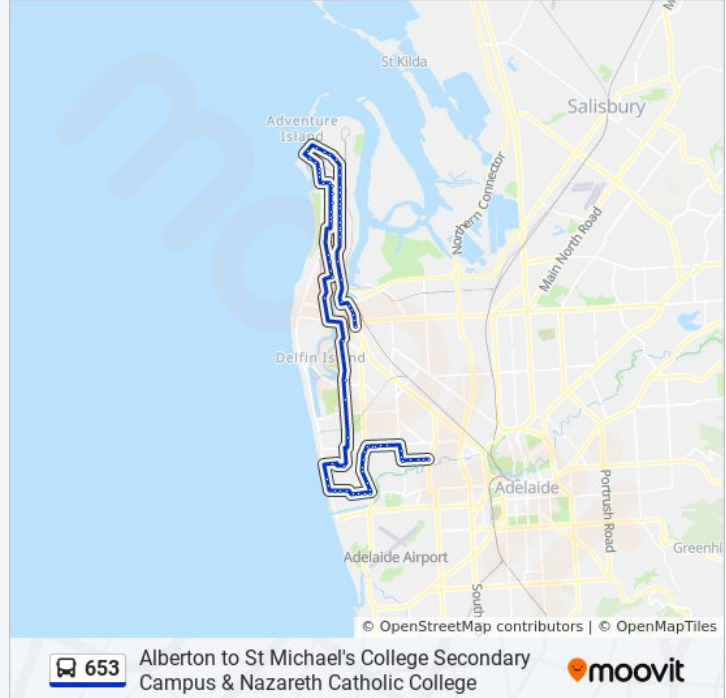

653 bus Info

Direction: St Michael's Primary Campus (School Bus)

Stops: 84

Trip Duration: 85 min

Line Summary:

Stop 63 Victoria Rd - South West side
Stop 64 Victoria Rd - South West side
Stop 64A Victoria Rd - South West side
Stop 65 Victoria Rd - South West side
Stop 66 Oliver Rogers Rd - South East side
Stop 67 Lady Ruthven Dr - North East side
Stop School Lady Ruthven Dr / South Australia Dr
Stop 68 Lady Ruthven Dr - North East side
Stop 69 Lady Gowrie Dr - East side
Stop 70 Lady Gowrie Dr - East side
Stop 71 Lady Gowrie Dr - East side
Stop School Osborne Rd / Lady Gowrie Dr
Stop School Osborne Rd / Sir Ross Smith Ave
Stop 59 Military Rd - East side
Stop 58 Military Rd - East side
Stop 57 Military Rd - East side
Stop 56 Military Rd - East side
Stop 55 Military Rd - East side
Stop 54 Military Rd - East side
Stop 48 Fletcher Rd - East side
Stop 47 Fletcher Rd - East side
Stop 46 Fletcher Rd - East side
Stop 45 Fletcher Rd - East side
Stop School Hargrave St / May St
Zone B Glanville Station
Stop 37A Bower Rd - North side
Stop 35B Old Port Rd - East side
Stop 35A Old Port Rd - East side
Stop School Frederick Rd / Old Port Rd
Stop 34 Frederick Rd - East side
Stop 32A Frederick Rd - East side
Stop 29 Frederick Rd - East side

Stop School St Michaels College Lawrie St

Stop 29A Marlborough St - South side

Stop 29A Seaview Rd - East side

Stop 29 Seaview Rd - East side

Stop 28 Seaview Rd - East side

Stop 27 Seaview Rd - East side

Stop 26 Seaview Rd - East side

Stop 19 Henley Beach Rd - North side

Stop 19 Tapleys Hill Rd - West side

Stop 20 Tapleys Hill Rd - West side

Stop 21B Tapleys Hill Rd - West side

Stop 21A Tapleys Hill Rd - West side

Stop 25A Tapleys Hill Rd - West side