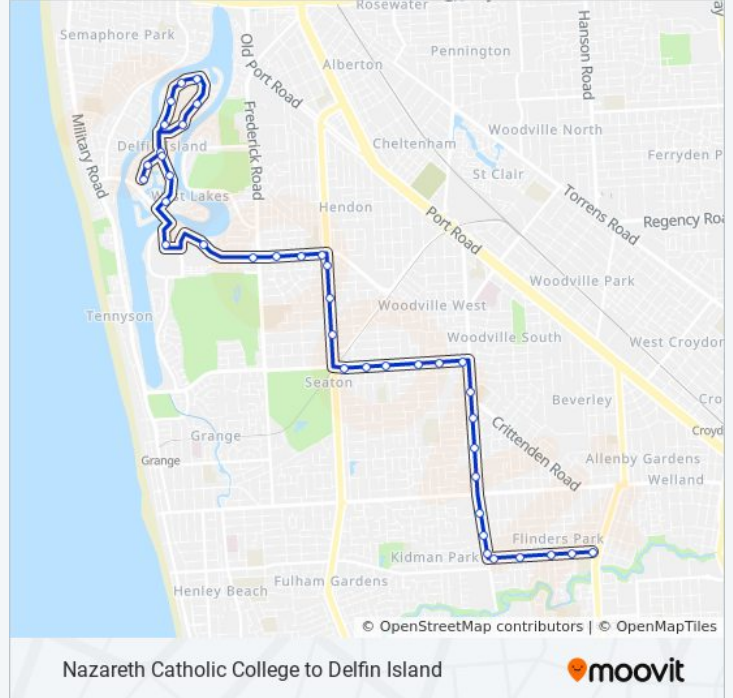

Use the Moovit App to find the closest 661 bus station near you and find out when is the next 661 bus arriving.

**Direction: Delfin Island (School Bus)**

39 stops

[VIEW LINE SCHEDULE](#)

- Stop 14 Hartley Rd - South side
- Stop 15 Hartley Rd - South side
- Stop 16 Hartley Rd - South side
- Stop 17 Hartley Rd - South side
- Stop 18 Hartley Rd - South East side
- Stop 210 Findon Rd - West side
- Stop School Findon Rd / Keele Pl
- Stop 211 Findon Rd - West side
- Stop 212 Findon Rd - West side
- Stop 213 Findon Rd - West side
- Stop 214 Findon Rd - West side
- Stop 23 Findon Rd - West side
- Stop 24 Trimmer Pde - South side
- Stop 25 Trimmer Pde - South side
- Stop 26 Trimmer Pde - South side
- Stop 27 Trimmer Pde - South side
- Stop 28 Trimmer Pde - South side
- Stop 29 Trimmer Pde - South side
- Stop 30 Tapleys Hill Rd - West side
- Stop 31 Tapleys Hill Rd - West side
- Stop 32 Tapleys Hill Rd - West side

**661 bus Info**

**Direction:** Delfin Island (School Bus)

**Stops:** 39

**Trip Duration:** 34 min

**Line Summary:**

- Stop 30 West Lakes Blvd - South side
- Stop 32A West Lakes Blvd - South side
- Stop 33 West Lakes Blvd - South side
- Stop 33A West Lakes Blvd - South side
- Stop 33C West Lakes Blvd - South side
- Zone B West Lakes Interchange - West side
- Stop 34 Corcoran Dr - North West side
- Stop 35 Corcoran Dr - West side
- Stop 36 Corcoran Dr - West side
- Stop 42 Delfin Dr - West side
- Stop 41 Delfin Dr - West side
- Stop 40 Corcoran Dr - South side
- Stop 39 Corcoran Dr - South East side
- Stop 38 Corcoran Dr - South East side
- Stop 37 Corcoran Dr - East side
- Stop 36 Corcoran Dr - East side
- Stop 35 Island Dr - East side
- Stop 34 Island Dr - East side