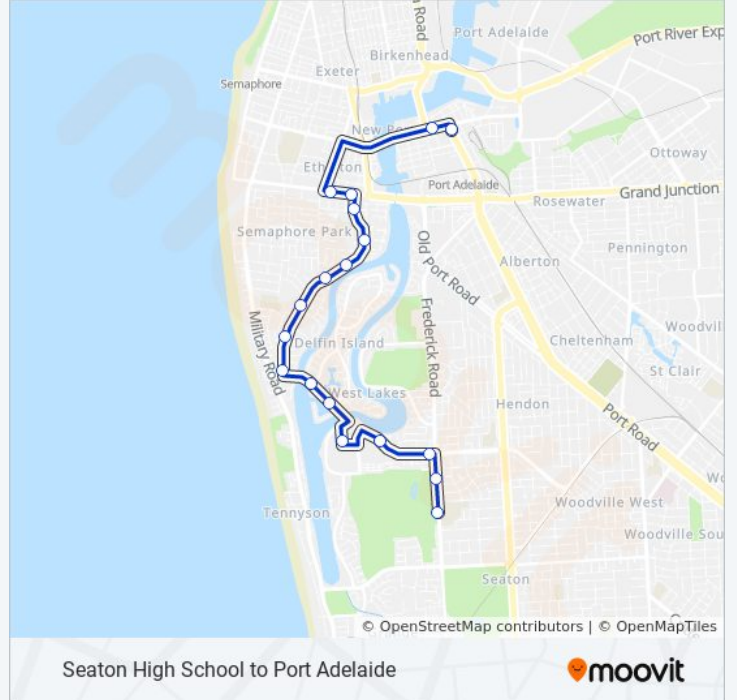

665

Seaton High School to Port Adelaide

View In Website Mode

The 665 bus line Seaton High School to Port Adelaide has one route. For regular weekdays, their operation hours are:  
 (1) Port Adelaide (School Bus): 3:00 PM  
 Use the Moovit App to find the closest 665 bus station near you and find out when is the next 665 bus arriving.

**Direction: Port Adelaide (School Bus)**

18 stops

[VIEW LINE SCHEDULE](#)

- Stop 32A Frederick Rd - West side
- Stop 33 Frederick Rd - West side
- Stop 33A West Lakes Blvd - South side
- Stop 33C West Lakes Blvd - South side
- Zone B West Lakes Interchange - West side
- Stop 33E West Lakes Blvd - South side
- Stop 33F West Lakes Blvd - South side
- Stop 34 Bartley Tce - West side
- Stop 35 Bartley Tce - West side
- Stop 35A Bartley Tce - West side
- Stop 35B Bartley Tce - North West side
- Stop 36 Bartley Tce - West side
- Stop 36A Bartley Tce - West side
- Stop 36B Bartley Tce - West side
- Stop 36F Bower Rd - South side
- Stop 36E Bower Rd - South side
- Stop 41 St Vincent St - North side
- Zone D Port Adelaide Interchange - East side

**665 bus Time Schedule**

Port Adelaide (School Bus) Route Timetable:

Sunday	Not Operational
Monday	Not Operational
Tuesday	Not Operational
Wednesday	2:10 PM
Thursday	3:00 PM
Friday	3:00 PM
Saturday	Not Operational

**665 bus Info**

**Direction:** Port Adelaide (School Bus)

**Stops:** 18

**Trip Duration:** 21 min

**Line Summary:**

665 bus time schedules and route maps are available in an offline PDF at [moovitapp.com](https://moovitapp.com). Use the [Moovit App](#) to see live bus times, train schedule or subway schedule, and step-by-step directions for all public transit in Adelaide.