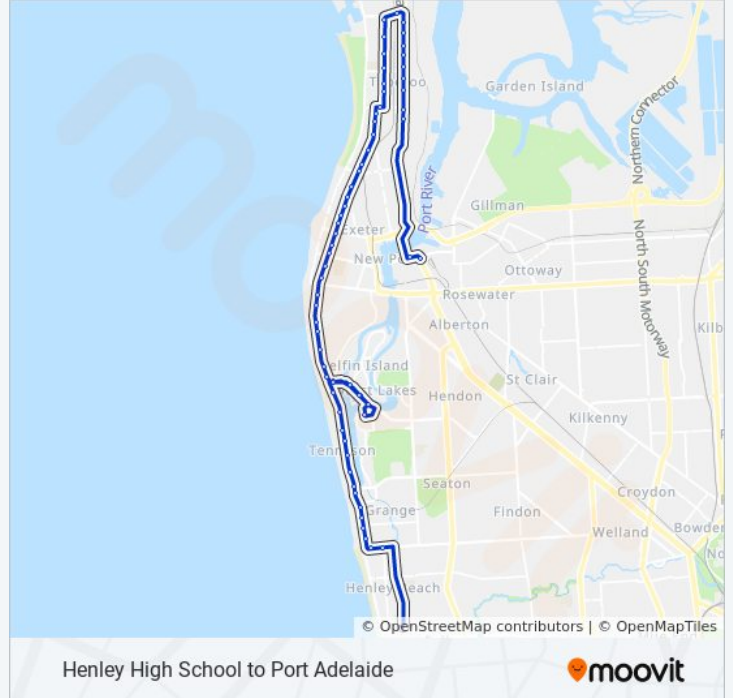

668 bus Info

Direction: Port Adelaide (School Bus)

Stops: 65

Trip Duration: 58 min

Line Summary:

- Stop 33G West Lakes Blvd - South side
- Stop 34 Military Rd - South West side
- Stop 34A Military Rd - South West side
- Stop 35 Military Rd - West side
- Stop 35A Military Rd - West side
- Stop 35B Military Rd - South West side
- Stop School Military Rd / Recreation Parade
- Stop School Military Rd / Adelaide Beachfront
- Stop 39M Military Rd - West side
- Stop 40M Military Rd - West side
- Stop 43A Military Rd - West side
- Stop 43B Military Rd - West side
- Stop 44 Military Rd - West side
- Stop 45A Military Rd - West side
- Stop 45B Military Rd - West side
- Stop 45C Military Rd - North West side
- Stop 45D Military Rd - North West side
- Stop 46 Military Rd - North West side
- Stop 47 Military Rd - North West side
- Stop 48 Military Rd - North West side
- Stop 49 Military Rd - North West side
- Stop 50 Military Rd - West side
- Stop 51 Military Rd - West side
- Stop 52 Military Rd - West side
- Stop 53 Strathfield Tce - North side
- Stop 54 Military Rd - West side
- Stop 55 Military Rd - West side
- Stop 56 Military Rd - West side
- Stop 57 Military Rd - West side
- Stop 58 Military Rd - West side
- Stop 59 Military Rd - West side
- Stop 60A Osborne Rd - North side
- Stop 60 Victoria Rd - East side