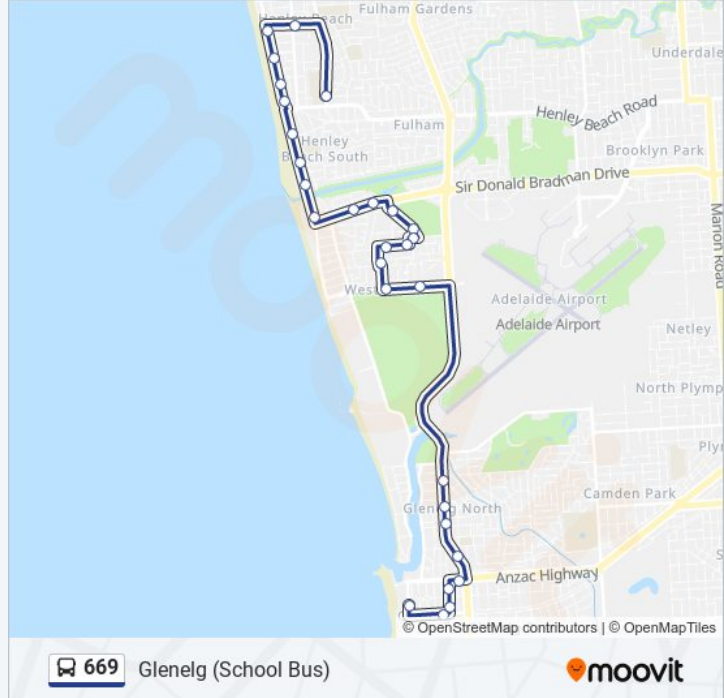

Stop 12D Davis St - North side

Stop 12E Davis St - East side

Stop 13 Ingerson St - South side

Stop 13A Northern Ave - South side

Stop 13B Northern Ave - South side

Stop 13C Cambridge Ave - East side

Stop 14A West Beach Rd - North side

Stop 14B West Beach Rd - North side

Stop 27T Tapleys Hill Rd - East side

Stop 28T Tapleys Hill Rd - East side

**669 bus Time Schedule**

Glenelg (School Bus) Route Timetable:

Sunday	Not Operational
Monday	14:55
Tuesday	15:25
Wednesday	15:25
Thursday	15:25
Friday	15:25
Saturday	Not Operational

**669 bus Info**

**Direction:** Glenelg (School Bus)

**Stops:** 29

**Trip Duration:** 33 min

**Line Summary:**

Stop 29T Tapleys Hill Rd - East side

Stop 30 Tapleys Hill Rd - North East side

Stop 21A Anzac Hwy - South side

Stop 21B Gordon St - East side

Stop 21C Gordon St - East side

Stop 16/21D Jetty Rd

Zone B Glenelg Interchange - West side

669 bus time schedules and route maps are available in an offline PDF at [moovitapp.com](https://moovitapp.com). Use the [Moovit App](#) to see live bus times, train schedule or subway schedule, and step-by-step directions for all public transit in Adelaide.