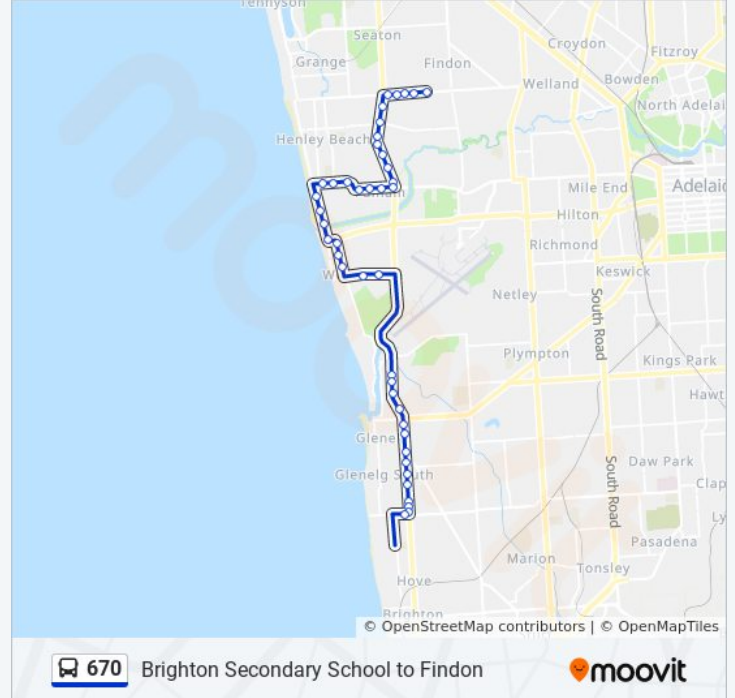

Direction: Findon (School Bus)

36 stops

[VIEW LINE SCHEDULE](#)

- Stop 30A King George Ave - West side
- Stop School Sacred Heart Senior College Whyte St / Scarborough St
- Stop 29 Brighton Rd - West side
- Stop School Sacred Heart College Brighton Rd
- Stop 30 Tapleys Hill Rd - South West side
- Stop 29T Tapleys Hill Rd - West side
- Stop 28T Tapleys Hill Rd - West side
- Stop 27T Tapleys Hill Rd - West side
- Stop 14B West Beach Rd - South side
- Stop 14A West Beach Rd - South side
- Stop School Military Rd / Rockingham St
- Stop 13A Military Rd - West side
- Stop 13 Military Rd - West side
- Stop 23C Seaview Rd - West side
- Stop 23B Seaview Rd - West side
- Stop 24 Seaview Rd - West side
- Stop 25 Seaview Rd - West side
- Stop 25 Henley Beach Rd - North side
- Stop 24 Henley Beach Rd - North side
- Stop 23 Henley Beach Rd - North side
- Stop 22 Henley Beach Rd - North side

670 bus Info

Direction: Findon (School Bus)

Stops: 36

Trip Duration: 35 min

Line Summary:

Stop 21 Henley Beach Rd - North side
Stop 20 Henley Beach Rd - North side
Stop 19 Henley Beach Rd - North side
Stop 19 Tapleys Hill Rd - West side
Stop 20 Tapleys Hill Rd - West side
Stop 21C Tapleys Hill Rd - West side
Stop 21B Tapleys Hill Rd - West side
Stop 21A Tapleys Hill Rd - West side
Stop 25A Tapleys Hill Rd - West side
Stop 25B Tapleys Hill Rd - West side
Stop 25 Grange Rd - North side
Stop 24 Grange Rd - North side
Stop 23 Grange Rd - North side
Stop 22 Grange Rd - North side
Stop 21 Grange Rd - North side