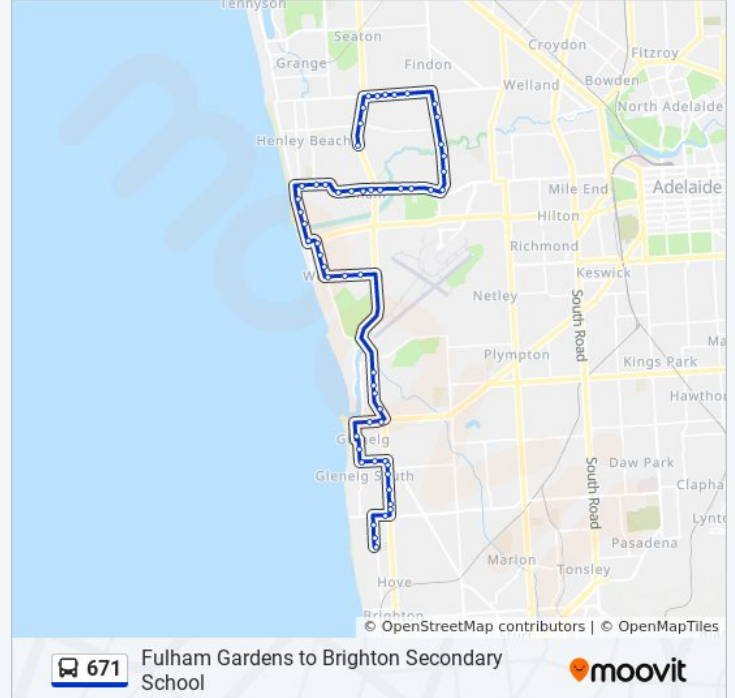

671 bus Info

Direction: Brighton Secondary School (School Bus)

Stops: 55

Trip Duration: 66 min

Line Summary:

- Stop 21 Henley Beach Rd - South side
- Stop 22 Henley Beach Rd - South side
- Stop 23 Henley Beach Rd - South side
- Stop 24 Henley Beach Rd - South side
- Stop 25 Henley Beach Rd - South side
- Stop 25 Seaview Rd - East side
- Stop 24 Seaview Rd - East side
- Stop 23B Seaview Rd - East side
- Stop 23C Seaview Rd - East side
- Stop 13 Military Rd - East side
- Stop 13A Military Rd - East side
- Stop School Military Rd / Toledo Av
- Stop 15A West Beach Rd - North side
- Stop 14A West Beach Rd - North side
- Stop 14B West Beach Rd - North side
- Stop 27T Tapleys Hill Rd - East side
- Stop 28T Tapleys Hill Rd - East side
- Stop 29T Tapleys Hill Rd - East side
- Stop 30 Tapleys Hill Rd - North East side
- Stop 21A Anzac Hwy - South side
- Stop 21B Anzac Hwy - South side
- Zone C Colley Tce - East side
- Stop 22 Moseley St - East side
- Stop 23P Pier St - North side
- Stop 24P Pier St - North side
- Stop 25P Pier St - North side
- Stop 25 Brighton Rd - East side
- Stop 26 Brighton Rd - East side
- Stop 27 Brighton Rd - East side
- Stop 28 Brighton Rd - East side
- Stop 29 Brighton Rd - East side
- Stop School Sacred Heart Senior College Whyte St / Scarborough St

Stop 29 King George Ave - East side

Stop 30 King George Ave - East side

Stop 30A King George Ave - East side

671 bus time schedules and route maps are available in an offline PDF at moovitapp.com. Use the [Moovit App](#) to see live bus times, train schedule or subway schedule, and step-by-step directions for all public transit in Adelaide.