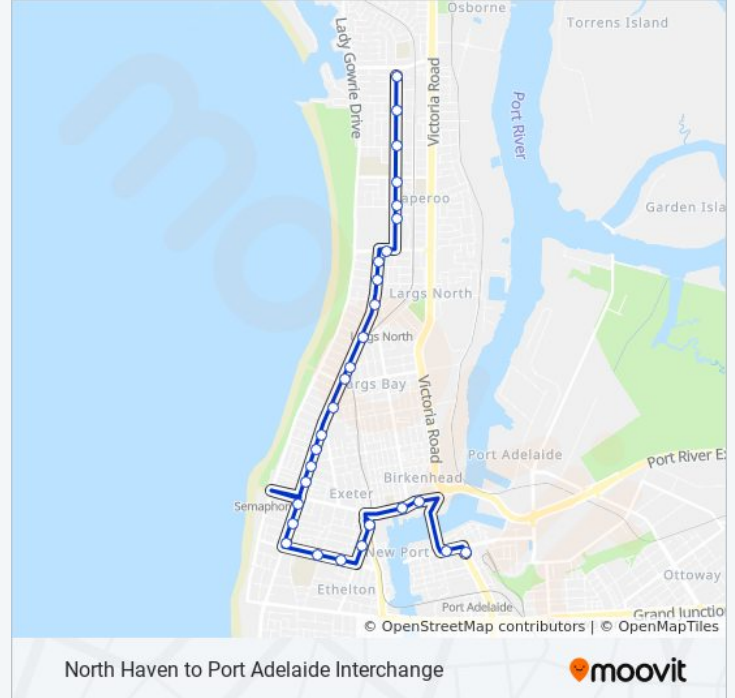

Direction: North Haven

29 stops

[VIEW LINE SCHEDULE](#)

Zone A Port Adelaide Interchange - West side

Stop 41 Nelson St - West side

Stop 42D Semaphore Rd - South side

Stop 41C Semaphore Rd - South side

Zone A Glanville Station

Stop 45B Military Rd - West side

Stop 45C Military Rd - North West side

Stop 45D Military Rd - North West side

Stop 46 Military Rd - North West side

Stop 47 Military Rd - North West side

Stop 48 Military Rd - North West side

Direction: Port Adelaide

29 stops

[VIEW LINE SCHEDULE](#)

- Stop 59 Military Rd - East side
- Stop 58 Military Rd - East side
- Stop 57 Military Rd - East side
- Stop 56 Military Rd - East side
- Stop 55 Military Rd - East side
- Stop 54 Military Rd - East side
- Stop 53 Strathfield Tce - South side
- Stop 52 Military Rd - East side
- Stop 51 Military Rd - East side
- Stop 50 Military Rd - East side
- Stop 49 Military Rd - South East side
- Stop 48 Military Rd - South East side
- Stop 47 Military Rd - South East side
- Stop 46 Military Rd - South East side
- Stop 45D Military Rd - South East side
- Stop 45C Military Rd - South East side
- Stop 45B Military Rd - East side
- Stop 45A Military Rd - East side

333 bus Info

Direction: Port Adelaide

Stops: 29

Trip Duration: 25 min

Line Summary:

Stop 44 Military Rd - East side
Stop 43B Military Rd - East side
Stop 43A Military Rd - East side
Stop 42D Hart St - North side
Stop 42C Hart St - North side
Stop 42A Carlisle St - West side
Zone B Glanville Station
Stop 41C Semaphore Rd - North side
Stop 42D Semaphore Rd - North side
Stop 41 St Vincent St - North side
Zone D Port Adelaide Interchange - East side