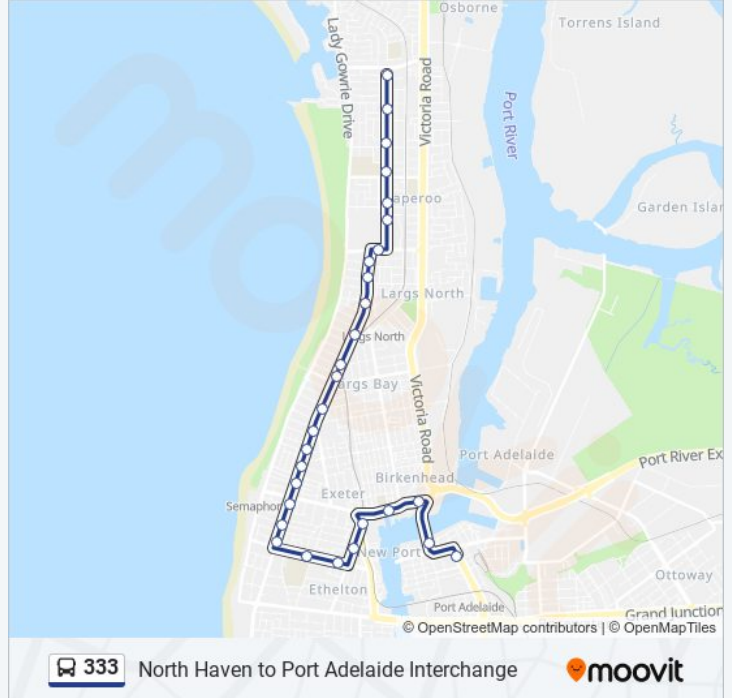

Stop 45B Military Rd - West side

Stop 45C Military Rd - North West side

Stop 45D Military Rd - North West side

Stop 46 Military Rd - North West side

Stop 47 Military Rd - North West side

Stop 48 Military Rd - North West side

333 bus Info

Direction: North Haven

Stops: 29

Trip Duration: 22 min

Line Summary:

- Stop 52 Military Rd - West side
- Stop 53 Strathfield Tce - North side
- Stop 54 Military Rd - West side
- Stop 55 Military Rd - West side
- Stop 56 Military Rd - West side
- Stop 57 Military Rd - West side
- Stop 58 Military Rd - West side
- Stop 59 Military Rd - West side

Direction: Port Adelaide

29 stops

[VIEW LINE SCHEDULE](#)

- Stop 59 Military Rd - East side
- Stop 58 Military Rd - East side
- Stop 57 Military Rd - East side
- Stop 56 Military Rd - East side
- Stop 55 Military Rd - East side
- Stop 54 Military Rd - East side
- Stop 53 Strathfield Tce - South side
- Stop 52 Military Rd - East side
- Stop 51 Military Rd - East side
- Stop 50 Military Rd - East side
- Stop 49 Military Rd - South East side
- Stop 48 Military Rd - South East side
- Stop 47 Military Rd - South East side
- Stop 46 Military Rd - South East side
- Stop 45D Military Rd - South East side
- Stop 45C Military Rd - South East side
- Stop 45B Military Rd - East side
- Stop 45A Military Rd - East side

333 bus Info

Direction: Port Adelaide

Stops: 29

Trip Duration: 25 min

Line Summary:

Stop 44 Military Rd - East side
Stop 43B Military Rd - East side
Stop 43A Military Rd - East side
Stop 42D Hart St - North side
Stop 42C Hart St - North side
Stop 42A Carlisle St - West side
Zone B Glanville Station
Stop 41C Semaphore Rd - North side
Stop 42D Semaphore Rd - North side
Stop 41 St Vincent St - North side
Zone D Port Adelaide Interchange - East side