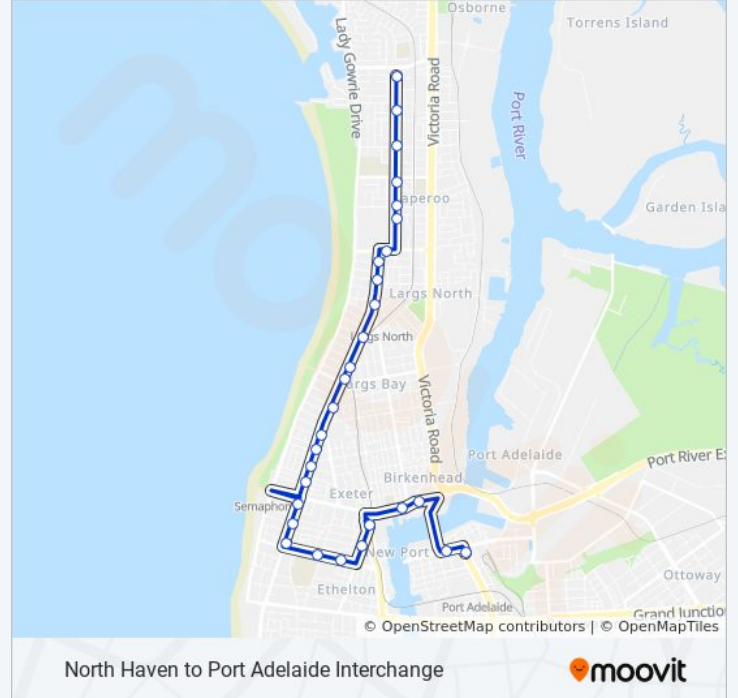

**333 bus Info**  
**Direction:** North Haven  
**Stops:** 29  
**Trip Duration:** 22 min  
**Line Summary:**

- Stop 52 Military Rd - West side
- Stop 53 Strathfield Tce - North side
- Stop 54 Military Rd - West side
- Stop 55 Military Rd - West side
- Stop 56 Military Rd - West side
- Stop 57 Military Rd - West side
- Stop 58 Military Rd - West side
- Stop 59 Military Rd - West side

North Haven to Port Adelaide Interchange

**Direction: Port Adelaide**

29 stops

[VIEW LINE SCHEDULE](#)

- Stop 59 Military Rd - East side
- Stop 58 Military Rd - East side
- Stop 57 Military Rd - East side
- Stop 56 Military Rd - East side
- Stop 55 Military Rd - East side
- Stop 54 Military Rd - East side
- Stop 53 Strathfield Tce - South side
- Stop 52 Military Rd - East side
- Stop 51 Military Rd - East side
- Stop 50 Military Rd - East side
- Stop 49 Military Rd - South East side
- Stop 48 Military Rd - South East side
- Stop 47 Military Rd - South East side
- Stop 46 Military Rd - South East side
- Stop 45D Military Rd - South East side
- Stop 45C Military Rd - South East side
- Stop 45B Military Rd - East side
- Stop 45A Military Rd - East side

**333 bus Info**

**Direction:** Port Adelaide

**Stops:** 29

**Trip Duration:** 25 min

**Line Summary:**

Stop 44 Military Rd - East side  
Stop 43B Military Rd - East side  
Stop 43A Military Rd - East side  
Stop 42D Hart St - North side  
Stop 42C Hart St - North side  
Stop 42A Carlisle St - West side  
Zone B Glanville Station  
Stop 41C Semaphore Rd - North side  
Stop 42D Semaphore Rd - North side  
Stop 41 St Vincent St - North side  
Zone D Port Adelaide Interchange - East side