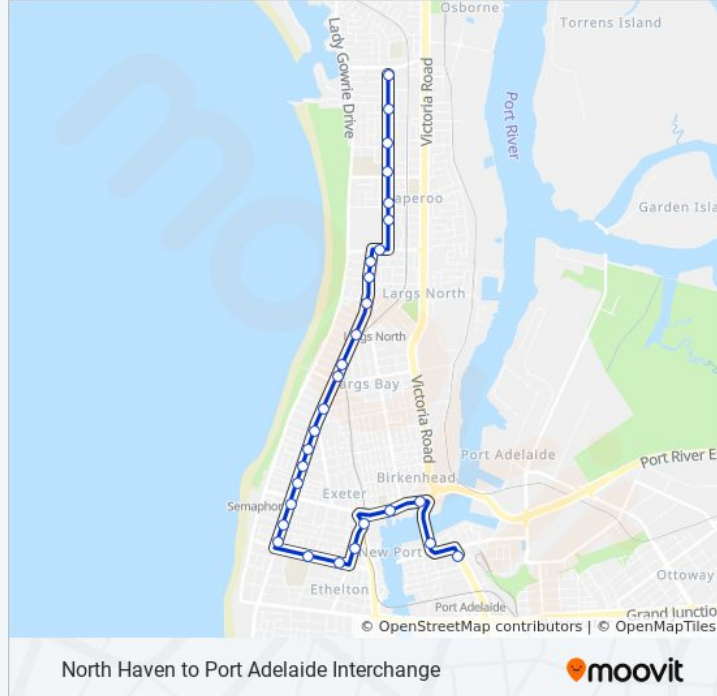

Use the Moovit App to find the closest 333 bus station near you and find out when is the next 333 bus arriving.

**Direction: North Haven**  
 29 stops  
[VIEW LINE SCHEDULE](#)

**333 bus Time Schedule**  
 North Haven Route Timetable:

**333 bus Info**  
**Direction:** North Haven  
**Stops:** 29  
**Trip Duration:** 22 min  
**Line Summary:**

- Stop 52 Military Rd - West side
- Stop 53 Strathfield Tce - North side
- Stop 54 Military Rd - West side
- Stop 55 Military Rd - West side
- Stop 56 Military Rd - West side
- Stop 57 Military Rd - West side
- Stop 58 Military Rd - West side
- Stop 59 Military Rd - West side

North Haven to Port Adelaide Interchange

**Direction: Port Adelaide**

29 stops

[VIEW LINE SCHEDULE](#)

- Stop 59 Military Rd - East side
- Stop 58 Military Rd - East side
- Stop 57 Military Rd - East side
- Stop 56 Military Rd - East side
- Stop 55 Military Rd - East side
- Stop 54 Military Rd - East side
- Stop 53 Strathfield Tce - South side
- Stop 52 Military Rd - East side
- Stop 51 Military Rd - East side
- Stop 50 Military Rd - East side
- Stop 49 Military Rd - South East side
- Stop 48 Military Rd - South East side
- Stop 47 Military Rd - South East side
- Stop 46 Military Rd - South East side
- Stop 45D Military Rd - South East side
- Stop 45C Military Rd - South East side
- Stop 45B Military Rd - East side
- Stop 45A Military Rd - East side

**333 bus Info**

**Direction:** Port Adelaide

**Stops:** 29

**Trip Duration:** 25 min

**Line Summary:**

Stop 44 Military Rd - East side  
Stop 43B Military Rd - East side  
Stop 43A Military Rd - East side  
Stop 42D Hart St - North side  
Stop 42C Hart St - North side  
Stop 42A Carlisle St - West side  
Zone B Glanville Station  
Stop 41C Semaphore Rd - North side  
Stop 42D Semaphore Rd - North side  
Stop 41 St Vincent St - North side  
Zone D Port Adelaide Interchange - East side