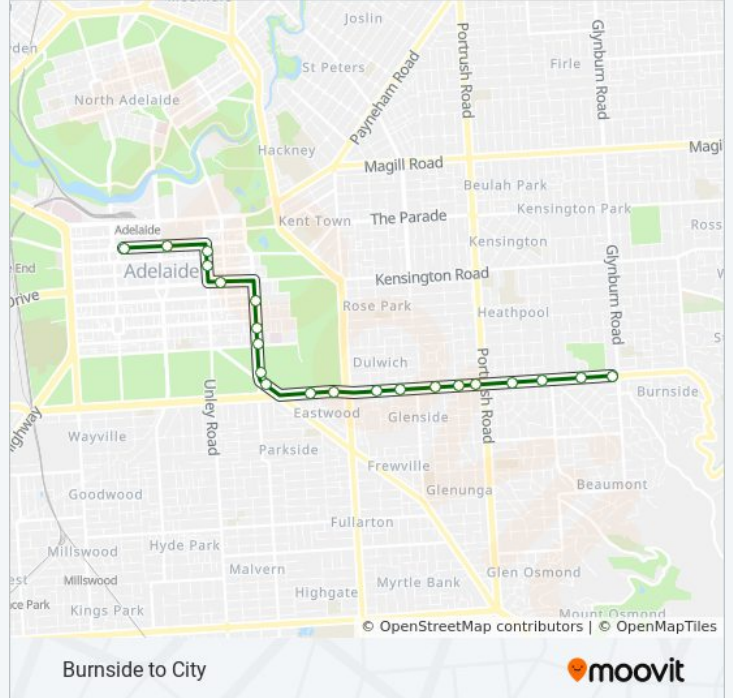

 820

Burnside to City

[View In Website Mode](#)

The 820 bus line (Burnside to City) has 2 routes. For regular weekdays, their operation hours are:

(1) Burnside: 8:03 AM - 3:03 PM (2) City: 9:02 AM - 4:05 PM

Use the Moovit App to find the closest 820 bus station near you and find out when is the next 820 bus arriving.

Direction: Burnside

21 stops

[VIEW LINE SCHEDULE](#)

- Stop D1 Currie St - North side
- Stop F1 Grenfell St - North side
- Stop D2 Pulteney St - East side
- Stop E1 Pulteney St - East side
- Stop H1 Wakefield St - North side
- Stop H1 Hutt St - East side
- Stop J1 Hutt St - East side
- Stop K1 Hutt St - East side
- Stop L1 Hutt Rd - East side
- Stop L1 Glen Osmond Rd - North East side
- Stop 5A Greenhill Rd - North side
- Stop 5B Greenhill Rd - North side
- Stop 6 Greenhill Rd - North side
- Stop 7 Greenhill Rd - North side
- Stop 8 Greenhill Rd - North side
- Stop 9 Greenhill Rd - North side
- Stop 10 Greenhill Rd - North side
- Stop 11 Greenhill Rd - North side
- Stop 12 Greenhill Rd - North side
- Stop 12A Greenhill Rd - North side
- Stop 13 Greenhill Rd - North side

820 bus Info

Direction: Burnside

Stops: 21

Trip Duration: 22 min

Line Summary:

Direction: City

21 stops

[VIEW LINE SCHEDULE](#)

820 bus Info

Direction: City

Stops: 21

Trip Duration: 20 min

Line Summary:

Stop W2 Pulteney St - West side

Stop U1 Grenfell St - South side

Stop W2 Currie St - South side