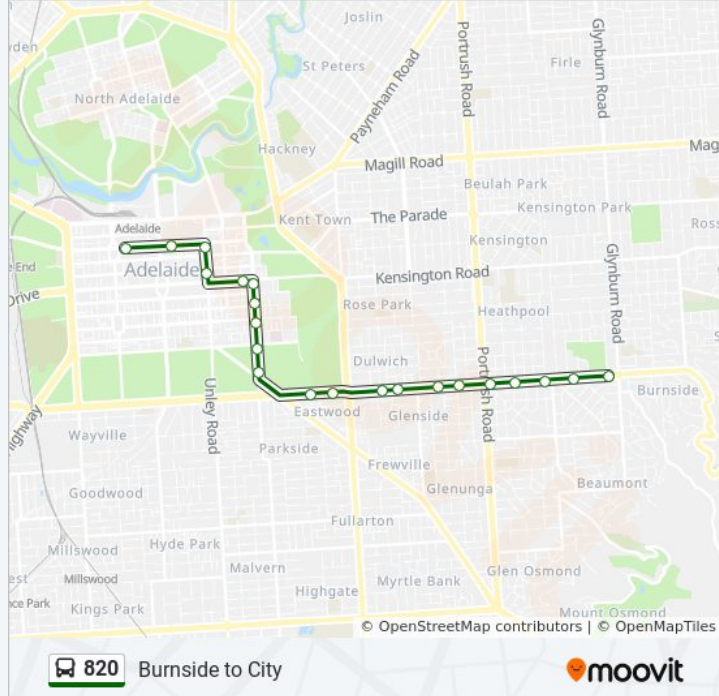

Use the Moovit App to find the closest 820 bus station near you and find out when is the next 820 bus arriving.

Direction: Burnside

21 stops

[VIEW LINE SCHEDULE](#)

- Stop D1 Currie St - North side
- Stop F1 Grenfell St - North side
- Stop D2 Pulteney St - East side
- Stop E1 Pulteney St - East side
- Stop H1 Wakefield St - North side
- Stop H1 Hutt St - East side
- Stop J1 Hutt St - East side
- Stop K1 Hutt St - East side
- Stop L1 Hutt Rd - East side
- Stop L1 Glen Osmond Rd - North East side
- Stop 5A Greenhill Rd - North side
- Stop 5B Greenhill Rd - North side
- Stop 6 Greenhill Rd - North side
- Stop 7 Greenhill Rd - North side
- Stop 8 Greenhill Rd - North side
- Stop 9 Greenhill Rd - North side
- Stop 10 Greenhill Rd - North side
- Stop 11 Greenhill Rd - North side
- Stop 12 Greenhill Rd - North side
- Stop 12A Greenhill Rd - North side
- Stop 13 Greenhill Rd - North side

820 bus Info

Direction: Burnside

Stops: 21

Trip Duration: 22 min

Line Summary:

Direction: City

21 stops

[VIEW LINE SCHEDULE](#)

- Stop 13 Greenhill Rd - South side
- Stop 12A Greenhill Rd - South side
- Stop 12 Greenhill Rd - South side
- Stop 11 Greenhill Rd - South side
- Stop 10 Greenhill Rd - South side
- Stop 9 Greenhill Rd - South side
- Stop 8 Greenhill Rd - South side
- Stop 7 Greenhill Rd - South side
- Stop 6 Greenhill Rd - South side
- Stop 5B Greenhill Rd - South side
- Stop 5A Greenhill Rd - South side
- Stop O2 Hutt Rd - West side
- Stop O3 Hutt Rd - West side
- Stop Q1 Hutt St - West side
- Stop S1 Hutt St - West side
- Stop T1 Hutt St - West side
- Stop R1 Wakefield St - South side
- Stop U1 Pulteney St - West side

820 bus Info

Direction: City

Stops: 21

Trip Duration: 20 min

Line Summary:

Stop W2 Pulteney St - West side

Stop U1 Grenfell St - South side

Stop W2 Currie St - South side