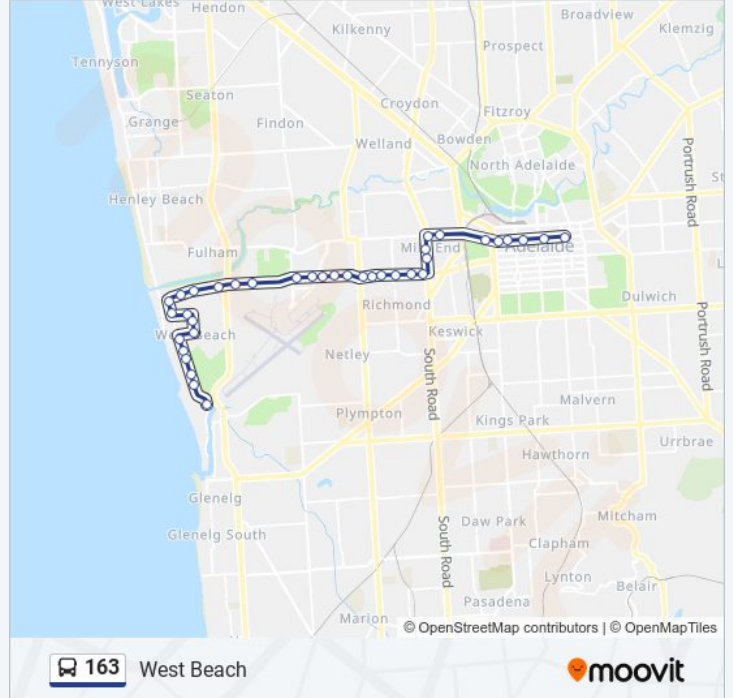

**Direction: West Beach**

37 stops

[VIEW LINE SCHEDULE](#)

- Stop S1 Grenfell St - South side
- Stop U1 Grenfell St - South side
- Stop W1 Currie St - South side
- Stop X1 Currie St - South side
- Stop Y2 Currie St - South side
- Stop X1 Glover Ave - South side
- Stop 2 Henley Beach Rd - South side
- Stop 3 Henley Beach Rd - South side
- Stop 4 South Rd - East side
- Stop 4A South Rd - East side
- Stop 5A Sir Donald Bradman Dr - South side
- Stop 5B Sir Donald Bradman Dr - South side
- Stop 5C Sir Donald Bradman Dr - South side

**163 bus Info**

**Direction:** West Beach

**Stops:** 37

**Trip Duration:** 42 min

**Line Summary:**

- Stop 6 Sir Donald Bradman Dr - South side
- Stop 6A Sir Donald Bradman Dr - South side
- Stop 6B Sir Donald Bradman Dr - South side
- Stop 7 Sir Donald Bradman Dr - South side
- Stop 8 Sir Donald Bradman Dr - South side
- Stop 8A Sir Donald Bradman Dr - South side
- Stop 9 Sir Donald Bradman Dr - South side
- Stop 10A Sir Donald Bradman Dr - South side
- Stop 11 Sir Donald Bradman Dr - South side
- Stop 12 Sir Donald Bradman Dr - South side
- Stop 12A Burbridge Rd - South side
- Stop 12B Burbridge Rd - South side
- Stop 12C Burbridge Rd - South side
- Stop 13 Military Rd - East side
- Stop 13A Military Rd - East side
- Stop 13B Simcock St - North side
- Stop 13C Cambridge Ave - East side
- Stop 14 Rio Vista Ave - East side
- Stop 15A Military Rd - East side
- Stop 16 Military Rd - North East side
- Stop 16A Military Rd - East side
- Stop 16B Military Rd - East side
- Stop 17 Military Rd - East side
- Stop 17A Military Rd - East side