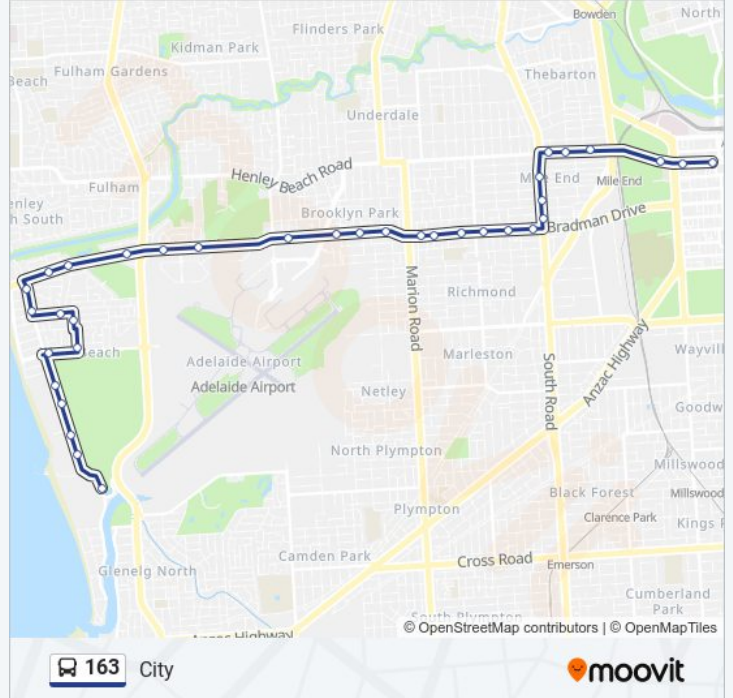

**163 bus Info**

**Direction:** City

**Stops:** 38

**Trip Duration:** 37 min

**Line Summary:**

- Stop 6 Sir Donald Bradman Dr - North side
- Stop 5C Sir Donald Bradman Dr - North side
- Stop 5B Sir Donald Bradman Dr - North side
- Stop 5A Sir Donald Bradman Dr - North side
- Stop 5 South Rd - West side
- Stop 4A South Rd - West side
- Stop 4 South Rd - West side
- Stop 3 Henley Beach Rd - North side
- Stop 2 Henley Beach Rd - North side
- Stop 1 Henley Beach Rd - North side
- Stop A1 Glover Ave - North side
- Stop B1 Currie St - North side
- Stop C1 Currie St - North side
- Stop D3 Currie St - North side
- Stop F2 Grenfell St - North side
- Stop H1 Grenfell St - North side

**Direction: West Beach**

37 stops

[VIEW LINE SCHEDULE](#)

- Stop S1 Grenfell St - South side
- Stop U1 Grenfell St - South side
- Stop W1 Currie St - South side
- Stop X1 Currie St - South side
- Stop Y2 Currie St - South side
- Stop X1 Glover Ave - South side
- Stop 2 Henley Beach Rd - South side
- Stop 3 Henley Beach Rd - South side
- Stop 4 South Rd - East side
- Stop 4A South Rd - East side
- Stop 5A Sir Donald Bradman Dr - South side
- Stop 5B Sir Donald Bradman Dr - South side
- Stop 5C Sir Donald Bradman Dr - South side