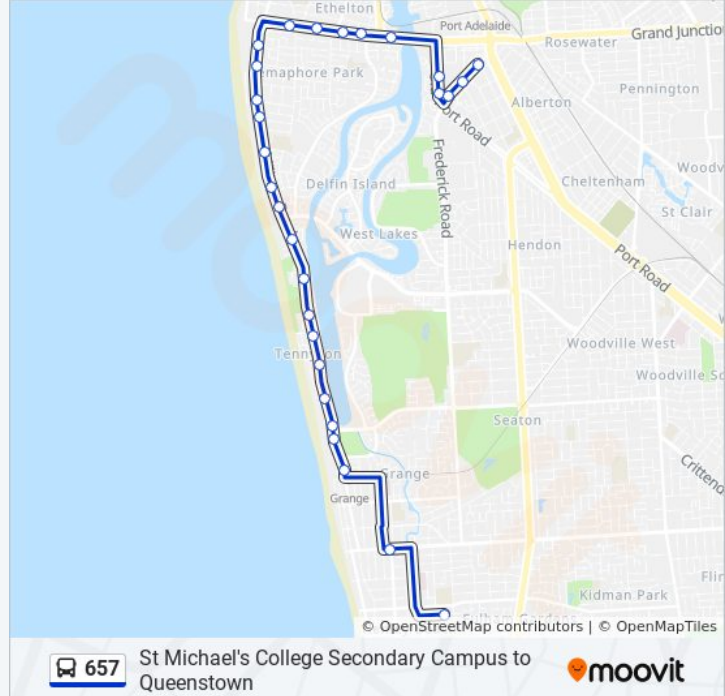

657

St Michael's College Secondary Campus to Queenstown

View In Website Mode

The 657 bus line St Michael's College Secondary Campus to Queenstown has one route. For regular weekdays, their operation hours are:

- Stop School St Michaels College Lawrie St
- Stop 29A Grange Rd - South side
- Stop 30B Military Rd - West side
- Stop 30C Military Rd - West side
- Stop 31 Military Rd - West side
- Stop 31A Military Rd - West side
- Stop 31B Military Rd - West side
- Stop 32 Military Rd - West side
- Stop 32A Military Rd - West side
- Stop 32B Military Rd - West side
- Stop 33 Military Rd - West side
- Stop 34 Military Rd - South West side
- Stop 34A Military Rd - South West side
- Stop 35 Military Rd - West side
- Stop 35A Military Rd - West side
- Stop 35B Military Rd - South West side
- Stop School Military Rd / Recreation Parade
- Stop School Military Rd / Adelaide Beachfront
- Stop 36C Bower Rd - North side
- Stop 36D Bower Rd - North side
- Stop 36E Bower Rd - North side

657 bus Info

Direction: Queenstown (School Bus)

Stops: 26

Trip Duration: 24 min

Line Summary:

Stop 36F Bower Rd - North side

Stop 37A Bower Rd - North side

Stop 35B Old Port Rd - East side

Stop 35A Old Port Rd - East side

Stop School Webb St / Princes St

657 bus time schedules and route maps are available in an offline PDF at moovitapp.com. Use the [Moovit App](#) to see live bus times, train schedule or subway schedule, and step-by-step directions for all public transit in Adelaide.