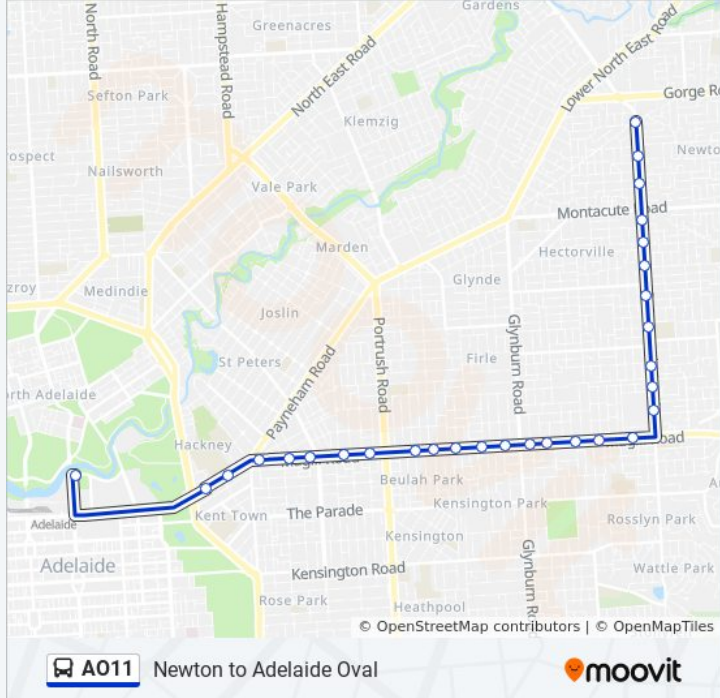

**Direction: Newton**

29 stops

[VIEW LINE SCHEDULE](#)

- Stop AO11 Victoria Dr - South side
- Stop 2 North Tce - North West side
- Stop 3 North Tce - North side
- Stop 4 Magill Rd - North side
- Stop 5 Magill Rd - North side
- Stop 6 Magill Rd - North side
- Stop 7 Magill Rd - North side
- Stop 8 Magill Rd - North side
- Stop 9 Magill Rd - North side
- Stop 10 Magill Rd - North side
- Stop 11 Magill Rd - North side
- Stop 12 Magill Rd - North side
- Stop 13 Magill Rd - North side
- Stop 14 Magill Rd - North side
- Stop 15 Magill Rd - North side
- Stop 16 Magill Rd - North side
- Stop 17 Magill Rd - North side
- Stop 18 Magill Rd - North side

**AO11 bus Info**

**Direction:** Newton

**Stops:** 29

**Trip Duration:** 34 min

**Line Summary:**

Stop 20 St Bernards Rd - West side

Stop 21 St Bernards Rd - West side

Stop 21A St Bernards Rd - West side

Stop 21B St Bernards Rd - West side

Stop 21C St Bernards Rd - West side

Stop 22 St Bernards Rd - West side

Stop 22A St Bernards Rd - West side

Stop 22B St Bernards Rd - West side

Stop 23 Newton Rd - West side

Stop 23A Newton Rd - West side

Stop 24 Newton Rd - West side

A011 bus time schedules and route maps are available in an offline PDF at [moovitapp.com](https://moovitapp.com). Use the [Moovit App](#) to see live bus times, train schedule or subway schedule, and step-by-step directions for all public transit in Adelaide.