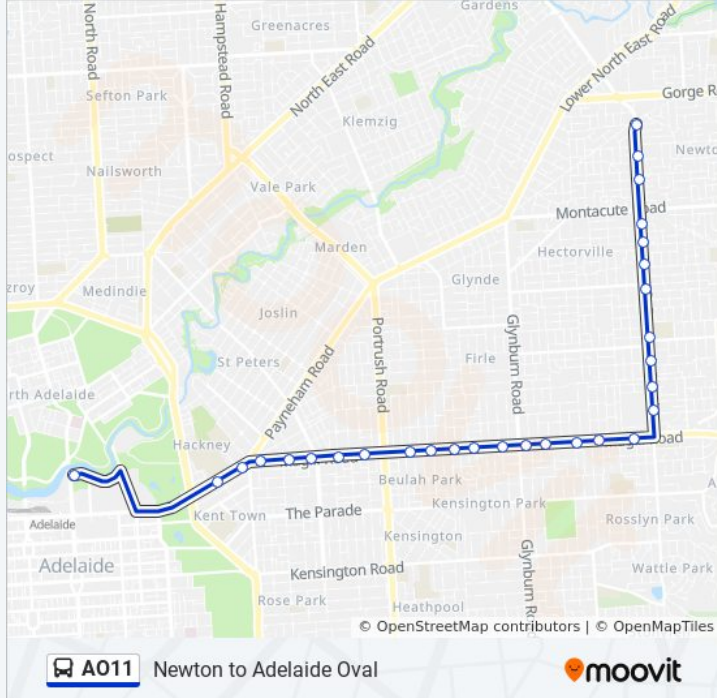

**AO11 bus Info**

**Direction:** Adelaide Oval

**Stops:** 29

**Trip Duration:** 43 min

**Line Summary:**

- Stop 7 Magill Rd - South side
- Stop 6 Magill Rd - South side
- Stop 5 Magill Rd - South side
- Stop 4 Magill Rd - South side
- Stop 3 North Tce - South East side
- Stop 2 North Tce - South East side
- Stop Z4 King William Rd - West side

**Direction: Newton**

29 stops

[VIEW LINE SCHEDULE](#)

- Stop AO11 Victoria Dr - South side
- Stop 2 North Tce - North West side
- Stop 3 North Tce - North side
- Stop 4 Magill Rd - North side
- Stop 5 Magill Rd - North side
- Stop 6 Magill Rd - North side
- Stop 7 Magill Rd - North side
- Stop 8 Magill Rd - North side
- Stop 9 Magill Rd - North side
- Stop 10 Magill Rd - North side
- Stop 11 Magill Rd - North side
- Stop 12 Magill Rd - North side
- Stop 13 Magill Rd - North side
- Stop 14 Magill Rd - North side
- Stop 15 Magill Rd - North side
- Stop 16 Magill Rd - North side
- Stop 17 Magill Rd - North side
- Stop 18 Magill Rd - North side

**AO11 bus Info**

**Direction:** Newton

**Stops:** 29

**Trip Duration:** 34 min

**Line Summary:**

Stop 20 St Bernards Rd - West side

Stop 21 St Bernards Rd - West side

Stop 21A St Bernards Rd - West side