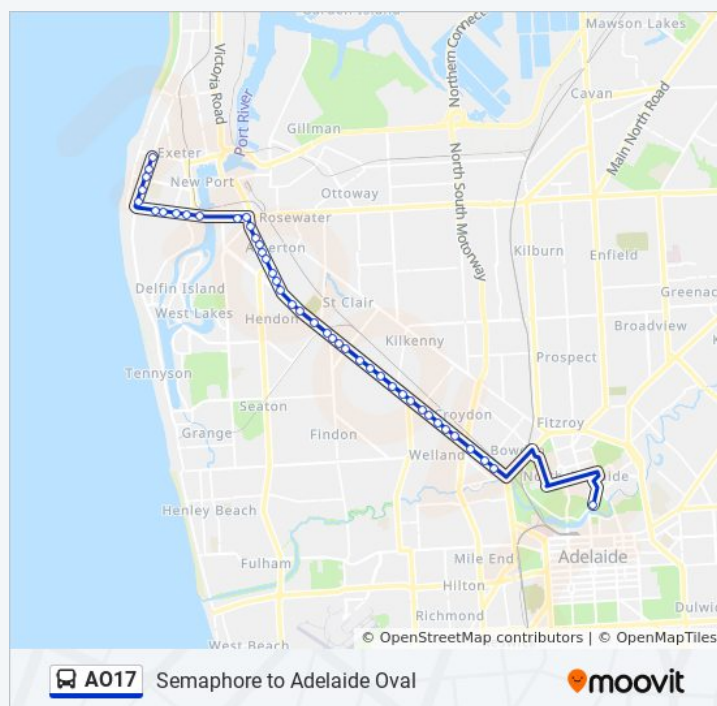

The AO17 bus line (Semaphore to Adelaide Oval) has 2 routes. For regular weekdays, their operation hours are:
 (1) Adelaide Oval: 11:21 - 11:51(2) Semaphore: 16:08 - 16:28

Use the Moovit App to find the closest AO17 bus station near you and find out when is the next AO17 bus arriving.

Stop 34 Port Rd - South West side

Stop 35 Port Rd - South West side

Stop 36 Port Rd - South West side

Stop 37 Grand Junction Rd - South side

Stop 36 Grand Junction Rd - South side

Stop 37A Bower Rd - South side

Stop 36F Bower Rd - South side

Stop 36E Bower Rd - South side

Stop 36D Bower Rd - South side

Stop 36C Bower Rd - South side

Stop 39M Military Rd - West side

Stop 40M Military Rd - West side

Stop 43A Military Rd - West side

Direction: Semaphore

Stops: 42

Trip Duration: 45 min

Line Summary:

Stop 43B Military Rd - West side

Stop 44 Military Rd - West side

AO17 bus time schedules and route maps are available in an offline PDF at moovitapp.com. Use the [Moovit App](#) to see live bus times, train schedule or subway schedule, and step-by-step directions for all public transit in Adelaide.