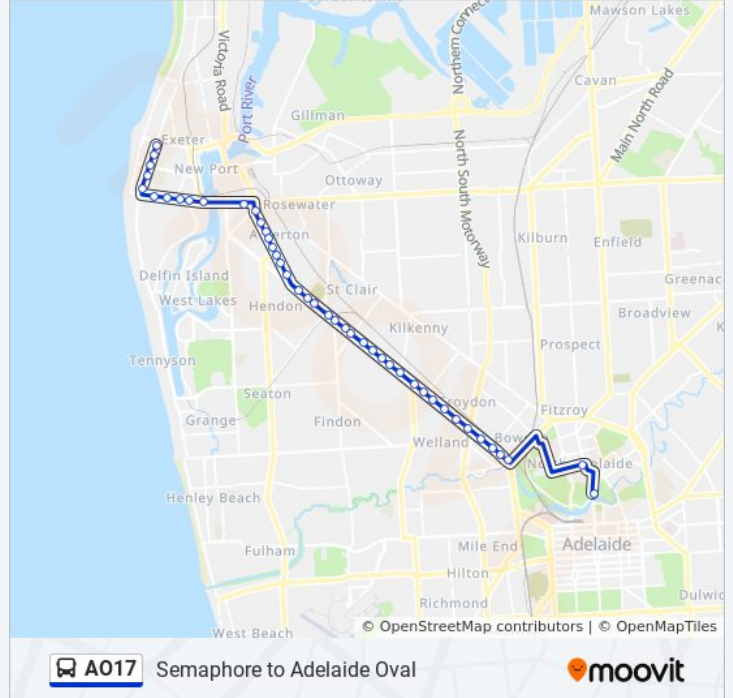

AO17 bus Info

Direction: Adelaide Oval

Stops: 43

Trip Duration: 45 min

Line Summary:

- Stop 24 Port Rd - North side
- Stop 23 Port Rd - North side
- Stop 22 Port Rd - North East side
- Stop 21 Port Rd - North East side
- Stop 20 Port Rd - North East side
- Stop 19 Port Rd - North side
- Stop 18 Port Rd - North side
- Stop 17 Port Rd - North East side
- Stop 16 Port Rd - North East side
- Stop 15 Port Rd - North East side
- Stop 14 Port Rd - North East side
- Stop 13 Port Rd - North East side
- Stop 12 Port Rd - North side
- Stop 10 Port Rd - North East side
- Stop 9 Port Rd - North side
- Stop 8 Port Rd - North side
- Stop 7 Port Rd - North side
- Stop 6 Port Rd - North side
- Stop 5 Port Rd - North side
- Stop 3 Ward St - North side
- Stop 1 King William Rd - East side

Direction: Semaphore

42 stops

[VIEW LINE SCHEDULE](#)

- Stop AO17 Sir Edwin Smith Ave - North West side
- Stop 6 Port Rd - South side
- Stop 7 Port Rd - South side
- Stop 9 Port Rd - South side
- Stop 10 Port Rd - South West side
- Stop 11 Port Rd - South side
- Stop 12 Port Rd - South side

A017 bus Info

Stop 13 Port Rd - South West side

Stop 14 Port Rd - South side

Stop 15 Port Rd - South West side

Stop 16 Port Rd - South West side

Stop 17 Port Rd - South West side

Stop 18 Port Rd - South West side