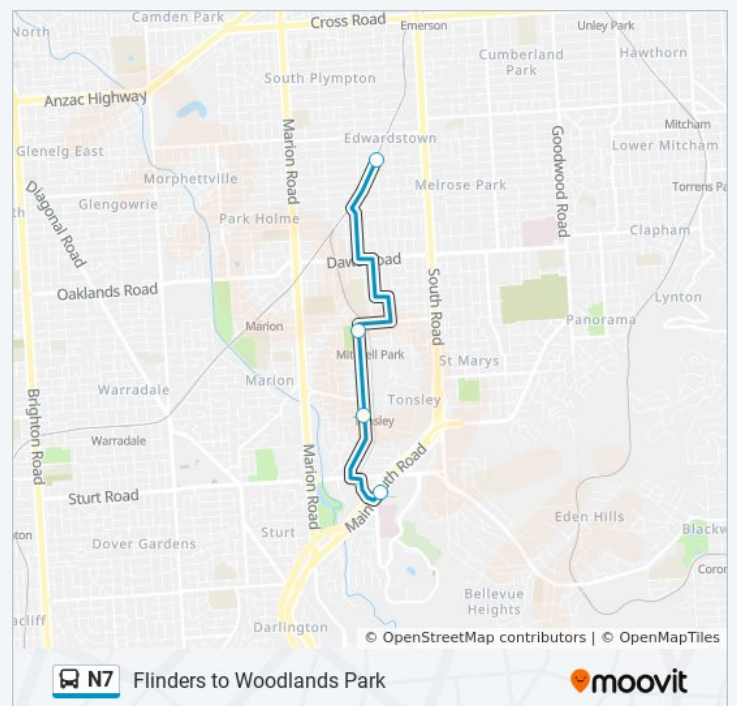

### N7 bus Info

**Direction:** Flinders

**Stops:** 4

**Trip Duration:** 12 min

**Line Summary:**

N7 Flinders to Woodlands Park

## Direction: Woodlands Park

4 stops

[VIEW LINE SCHEDULE](#)

Stop 27 Main South Rd - South East side

Stop 27A Bradley Gr - West side

Stop 25 Bradley Gr - West side

Stop 17 Adelaide Tce - West side

## N7 bus Time Schedule

Woodlands Park Route Timetable:

Sunday	Not Operational
Monday	Not Operational
Tuesday	Not Operational
Wednesday	Not Operational
Thursday	Not Operational
Friday	Not Operational
Saturday	6:53 AM - 8:23 PM

## N7 bus Info

**Direction:** Woodlands Park

**Stops:** 4

**Trip Duration:** 12 min

**Line Summary:**

N7 bus time schedules and route maps are available in an offline PDF at [moovitapp.com](https://moovitapp.com). Use the [Moovit App](#) to see live bus times, train schedule or subway schedule, and step-by-step directions for all public transit in Adelaide.