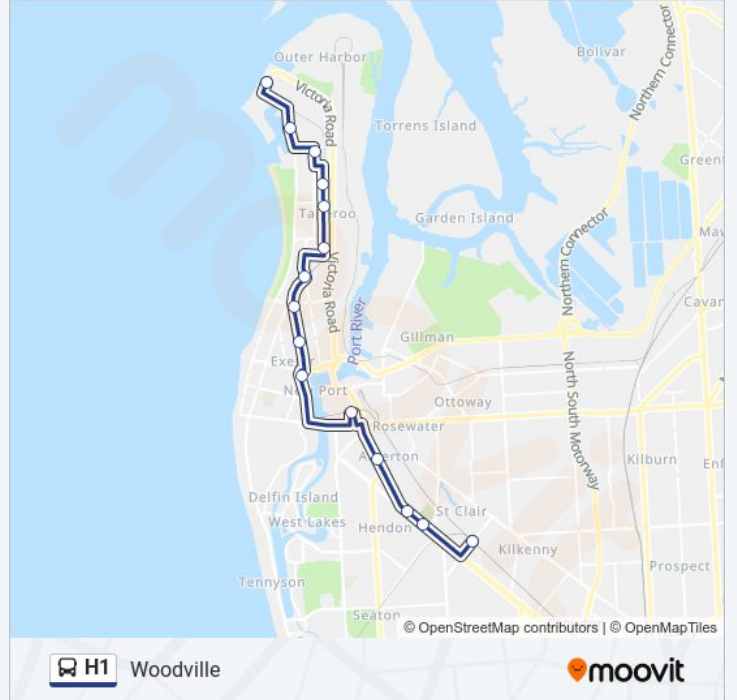

H1 bus time schedules and route maps are available in an offline PDF at moovitapp.com. Use the [Moovit App](#) to see live bus times, train schedule or subway schedule, and step-by-step directions for all public transit in Adelaide.

[About Moovit](#) • [MaaS Solutions](#) • [Supported Countries](#) • [Mooviter Community](#)

© 2024 Moovit - All Rights Reserved

Check Live Arrival Times