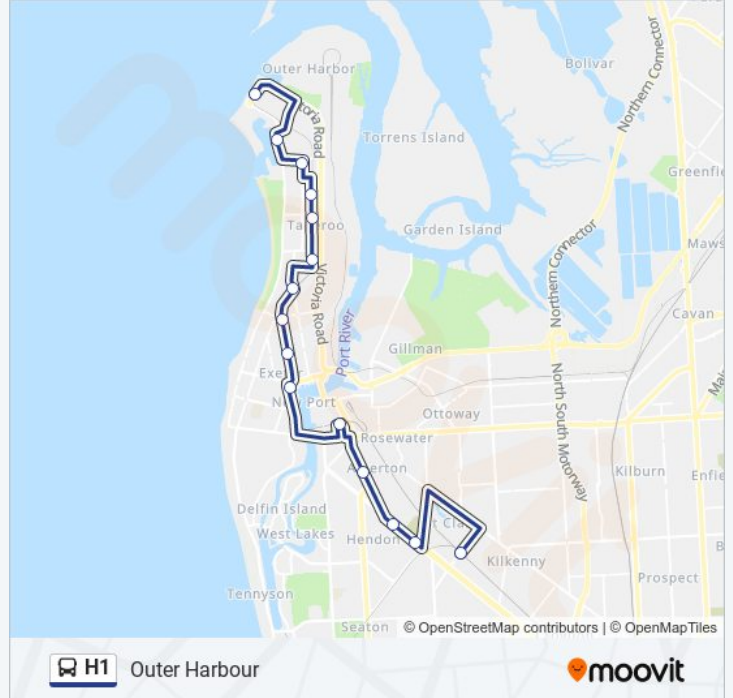

- Stop Temp Woodville Rd - West side
- Stop 25 Port Rd - South West side
- Stop 27 Port Rd - South West side
- Stop 33 Port Rd - South West side
- Stop Temp Baynes PI - South side
- Zone A Glanville Station
- Stop Temp Mead St - West side
- Stop Temp Mead St - West side
- Stop Temp Fletcher Rd - West side
- Stop Temp Railway Tce - West side
- Stop Temp Railway Tce - West side
- Stop Temp Railway Tce - West side
- Stop 59 Military Rd - West side
- Stop School Lady Gowrie Dr / Sir Ross Smith Av
- Stop 66 Oliver Rogers Rd - South East side

H1 bus Info

Direction: Outer Harbour

Stops: 15

Trip Duration: 49 min

Line Summary:

Direction: Woodville

15 stops

[VIEW LINE SCHEDULE](#)