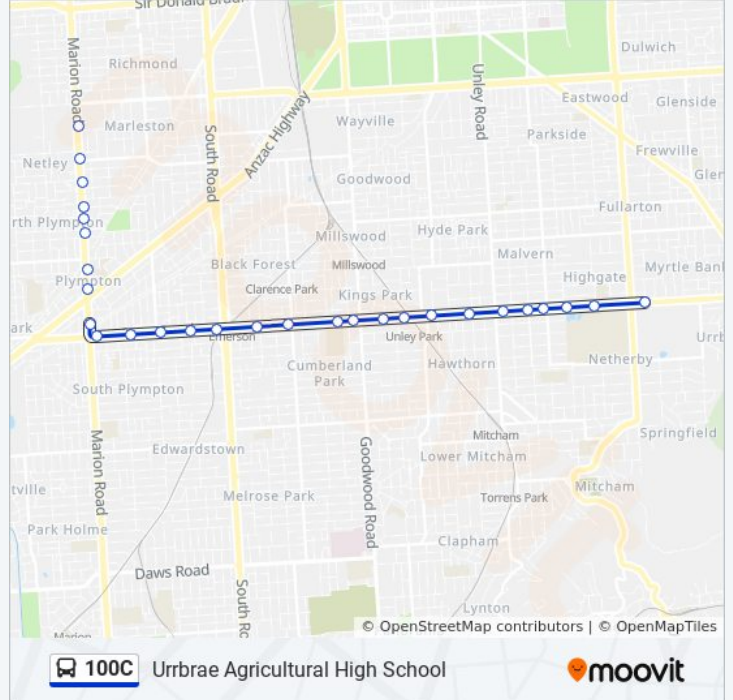

The 100C bus line Urrbrae Agricultural High School has one route. For regular weekdays, their operation hours are:  
 (1) Urrbrae Agricultural High School: 7:33 AM - 7:58 AM  
 Use the Moovit App to find the closest 100C bus station near you and find out when is the next 100C bus arriving.

**Direction: Urrbrae Agricultural High School**

28 stops

[VIEW LINE SCHEDULE](#)

- Stop 8G Marion Rd - East side
- Stop 8H Marion Rd - East side
- Stop 9 Marion Rd - East side
- Stop 9A Marion Rd - East side
- Stop 9B Marion Rd - East side
- Stop 9C Marion Rd - East side
- Stop 10 Marion Rd - East side
- Stop 11 Marion Rd - East side
- Stop 12 Marion Rd - East side
- Stop 183 Cross Rd - North side
- Stop 182 Cross Rd - North side
- Stop 181 Cross Rd - North side
- Stop 180 Cross Rd - North side
- Stop 179 Cross Rd - North side
- Stop 178 Cross Rd - North side
- Stop 177 Cross Rd - North side
- Stop 176 Cross Rd - North side
- Stop 175 Cross Rd - North side
- Stop 174 Cross Rd - North side
- Stop 173 Cross Rd - North side
- Stop 172 Cross Rd - North side
- Stop 171 Cross Rd - North side

**100C bus Time Schedule**

Urrbrae Agricultural High School Route Timetable:

Sunday	Not Operational
Monday	7:58 AM
Tuesday	7:58 AM
Wednesday	7:33 AM - 7:58 AM
Thursday	7:33 AM - 7:58 AM
Friday	7:33 AM - 7:58 AM
Saturday	Not Operational

**100C bus Info**

**Direction:** Urrbrae Agricultural High School

**Stops:** 28

**Trip Duration:** 31 min

**Line Summary:**

- Stop 170 Cross Rd - North side
- Stop 169 Cross Rd - North side
- Stop 168 Cross Rd - North side
- Stop 167 Cross Rd - North side
- Stop 166 Cross Rd - North side
- Stop 165 Cross Rd - North side