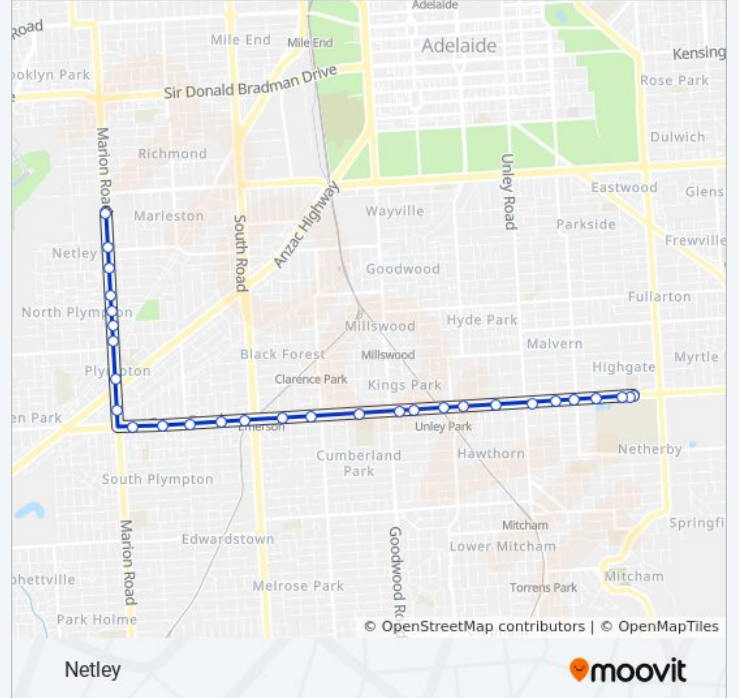

Direction: Netley

28 stops

[VIEW LINE SCHEDULE](#)

Stop 165 Cross Rd - South side

Stop 166 Cross Rd - South side

Stop 167 Cross Rd - South side

Stop 168 Cross Rd - South side

Stop 169 Cross Rd - South side

Stop 12 Marion Rd - West side

Stop 11 Marion Rd - West side

Stop 10 Marion Rd - West side

100N bus Time Schedule

Netley Route Timetable:

Sunday	Not Operational
Monday	Not Operational
Tuesday	15:33
Wednesday	14:43
Thursday	15:33
Friday	Not Operational
Saturday	Not Operational

100N bus Info

Direction: Netley

Stops: 28

Trip Duration: 34 min

Line Summary:

Stop 9C Marion Rd - West side

Stop 9B Marion Rd - West side

Stop 9A Marion Rd - West side

Stop 9 Marion Rd - West side

Stop 8H Marion Rd - West side

Stop 8G Marion Rd - West side

100N bus time schedules and route maps are available in an offline PDF at moovitapp.com. Use the [Moovit App](#) to see live bus times, train schedule or subway schedule, and step-by-step directions for all public transit in Adelaide.