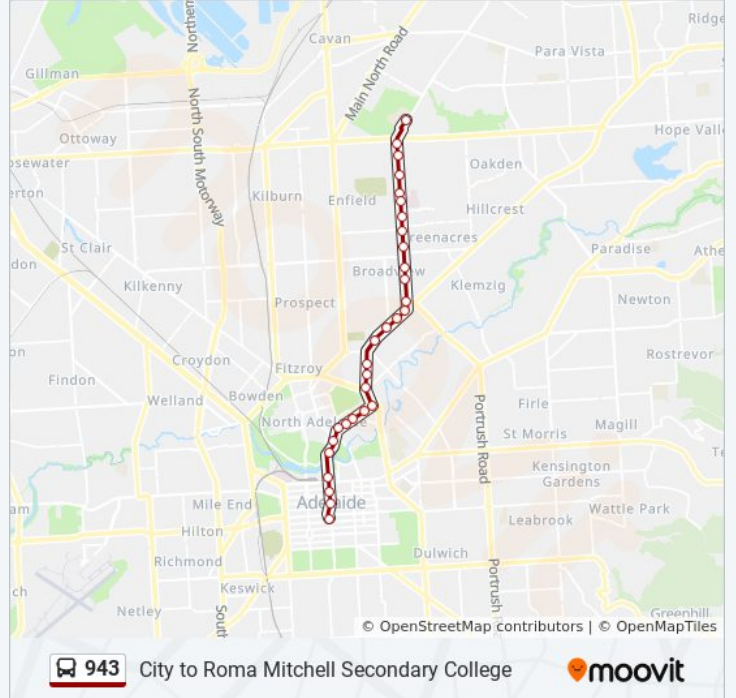

Stop 16 Hampstead Rd - West side
Stop 17 Hampstead Rd - West side
Stop 18 Hampstead Rd - West side
Stop 21 Hampstead Rd - West side
Stop 22 Hampstead Rd - West side
Stop 23 Hampstead Rd - West side
Stop 24 Hampstead Rd - West side
Stop 25 Hampstead Rd - West side
Stop 26 Hampstead Rd - West side
Stop 28 Hampstead Rd - West side
Stop 29 Hampstead Rd - West side

Zone A Roma Mitchell Secondary College

943 bus time schedules and route maps are available in an offline PDF at moovitapp.com. Use the [Moovit App](#) to see live bus times, train schedule or subway schedule, and step-by-step directions for all public transit in Adelaide.

[About Moovit](#) · [MaaS Solutions](#) · [Supported Countries](#) · [Mooviter Community](#)

© 2023 Moovit - All Rights Reserved

Check Live Arrival Times