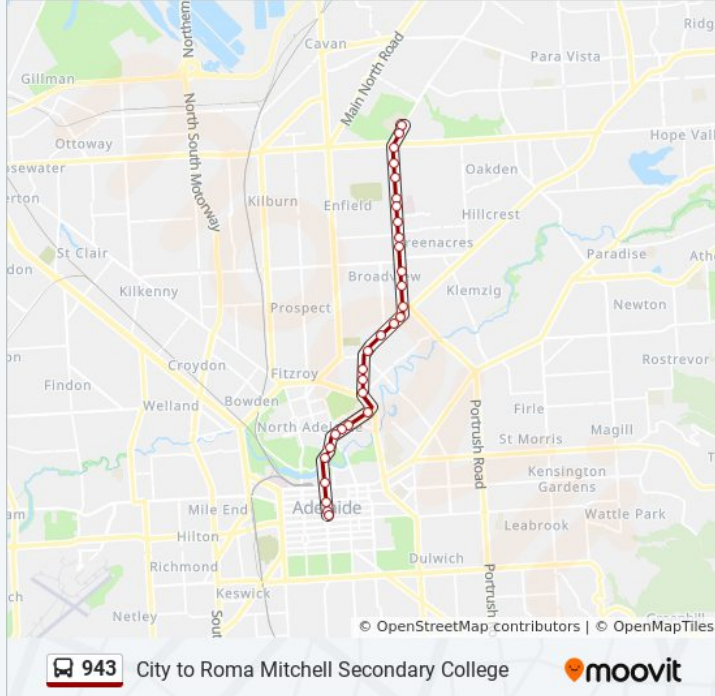

Stop 30 Briens Rd - East side

Stop 29 Hampstead Rd - East side

Stop 28 Hampstead Rd - East side

Stop 26 Hampstead Rd - East side

Stop 25 Hampstead Rd - East side

Stop 24 Hampstead Rd - East side

Stop 23 Hampstead Rd - East side

Stop 13 North East Rd - South East side

Stop 11 North East Rd - South East side

Stop 9 Northcote Tce - East side

Stop 8 Northcote Tce - East side

Stop 7 Northcote Tce - East side

Stop 5 Melbourne St - South East side

**943 bus Info**

**Direction:** City (School Bus)

**Stops:** 30

**Trip Duration:** 38 min

**Line Summary:**

- Stop 3A Melbourne St - South East side
- Stop 3 Melbourne St - South East side
- Stop 2A Melbourne St - South East side
- Stop 2 Sir Edwin Smith Ave - East side
- Stop 1 Sir Edwin Smith Ave - South side
- Stop A2 King William Rd - East side
- Stop D1 King William St - East side
- Stop E1 King William St - East side
- Stop F1 King William St - North East side

**Direction: Roma Mitchell Secondary College (School Bus)**

30 stops

[VIEW LINE SCHEDULE](#)

- Stop T1 Victoria Sq - South West side
- Stop V2 King William St - West side
- Stop X2 King William St - West side
- Stop Z2 King William Rd - West side
- Stop 1 Sir Edwin Smith Ave - North side
- Stop 2 Sir Edwin Smith Ave - West side
- Stop 2A Melbourne St - North West side
- Stop 3 Melbourne St - North West side
- Stop 3A Melbourne St - North West side
- Stop 4 Melbourne St - North West side
- Stop 5 Melbourne St - North West side
- Stop 7 Northcote Tce - West side
- Stop 8 Northcote Tce - West side
- Stop 9 Northcote Tce - West side
- Stop 11 North East Rd - North West side
- Stop 13 North East Rd - North West side
- Stop 14 North East Rd - North West side
- Stop 15 North East Rd - North West side