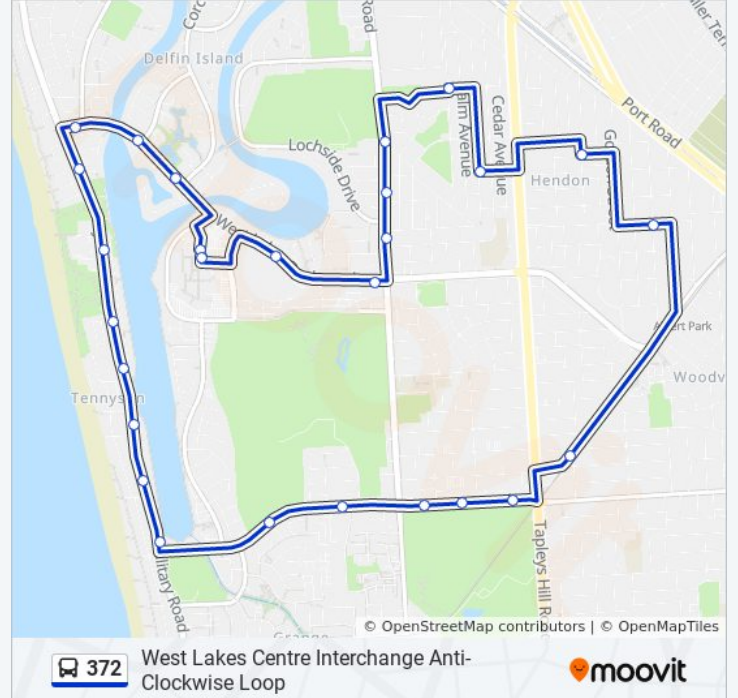

Stop 34B Frederick Rd - East side

Stop 34A Frederick Rd - East side

Stop 34 Frederick Rd - East side

Stop 33A West Lakes Blvd - South side

Stop 33C West Lakes Blvd - South side

West Lakes Interchange Terminus

372 bus time schedules and route maps are available in an offline PDF at moovitapp.com. Use the [Moovit App](#) to see live bus times, train schedule or subway schedule, and step-by-step directions for all public transit in Adelaide.

[About Moovit](#) • [MaaS Solutions](#) • [Supported Countries](#) • [Mooviter Community](#)

© 2024 Moovit - All Rights Reserved

Check Live Arrival Times