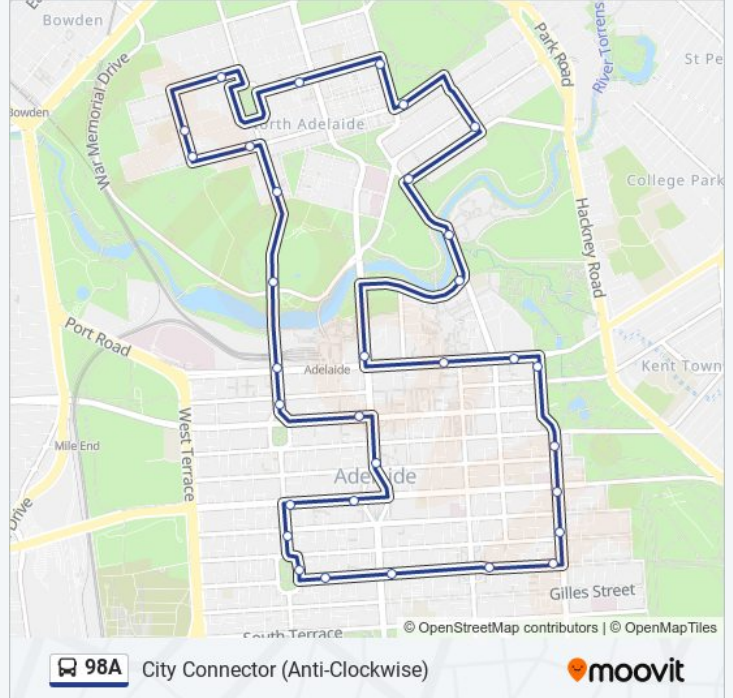

Direction: City & North Adelaide Loop

33 stops

[VIEW LINE SCHEDULE](#)

- Stop I1 Morphett St - East side
- Stop D1 Sturt St - North side
- Stop F1 Halifax St - North side
- Stop H1 Halifax St - North side
- Stop I1 Halifax St - North side
- Stop S1 Hutt St - West side
- Stop T1 Hutt St - West side
- Stop V1 Hutt St - West side
- Stop Y1 East Tce - West side
- Stop R1 North Tce - South side
- Stop T1 North Tce - South side
- Stop Z1 King William Road - West Side
- Stop 1 Victoria Dr - North side
- Stop 2 Frome Rd - South West side
- Stop 3 Mackinnon Pde - North side
- Stop 4 Jerningham St - West side
- Stop 5 Kingston Tce - South side
- Stop 6 Lefevre Tce - West side
- Stop 7 Tynte St - South side
- Stop 6 Buxton St - South side
- Stop 5A Hill St - North East side
- Stop 5 Hill St - North East side

98A bus Info

Direction: City & North Adelaide Loop

Stops: 33

Trip Duration: 56 min

Line Summary:

- Stop 4 Ward St - North side
- Stop 3 Jeffcott St - East side
- Stop 2 Montefiore Rd - East side
- Stop 1 Montefiore Rd - East side
- Stop C1 Morphett St - East side
- Stop E3 Currie St - North side
- E1 - King William Street - East side
- Stop W Grote St - South side
- Stop W3 Grote St - South side
- Stop H1 Morphett St - East side
- Stop I1 Morphett St - East side

Direction: City & North Adelaide Loop (terminates at Stop W Grote St)

30 stops

[VIEW LINE SCHEDULE](#)

- Stop I1 Morphett St - East side
- Stop D1 Sturt St - North side
- Stop F1 Halifax St - North side
- Stop H1 Halifax St - North side
- Stop I1 Halifax St - North side
- Stop S1 Hutt St - West side
- Stop T1 Hutt St - West side
- Stop V1 Hutt St - West side
- Stop Y1 East Tce - West side
- Stop R1 North Tce - South side
- Stop T1 North Tce - South side
- Stop Z1 King William Road - West Side
- Stop 1 Victoria Dr - North side
- Stop 2 Frome Rd - South West side
- Stop 3 Mackinnon Pde - North side
- Stop 4 Jerningham St - West side
- Stop 5 Kingston Tce - South side