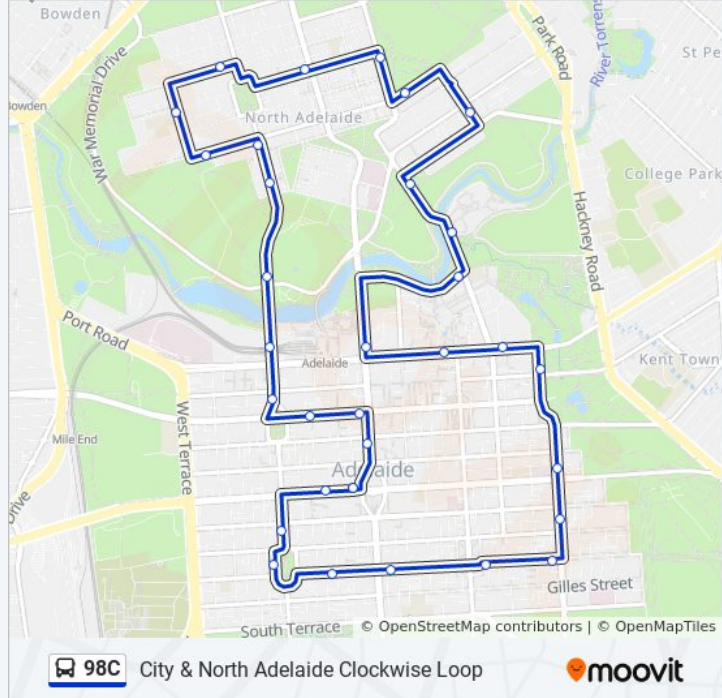

Stop B1 East Tce - East side

Stop F1 Hutt St - East side

Stop H1 Hutt St - East side

Stop R1 Halifax St - South side

Stop S1 Halifax St - South side

Stop U1 Halifax St - South side

Stop W1 Sturt St - South side

Stop R1 Whitmore Sq - West side

Stop S1 Morphett St - West side

Stop D2 Grote St - North side

Stop D3 Grote St - North side

98C bus time schedules and route maps are available in an offline PDF at moovitapp.com. Use the [Moovit App](#) to see live bus times, train schedule or subway schedule, and step-by-step directions for all public transit in Adelaide.

[About Moovit](#) • [MaaS Solutions](#) • [Supported Countries](#) • [Mooviter Community](#)

© 2024 Moovit - All Rights Reserved

Check Live Arrival Times