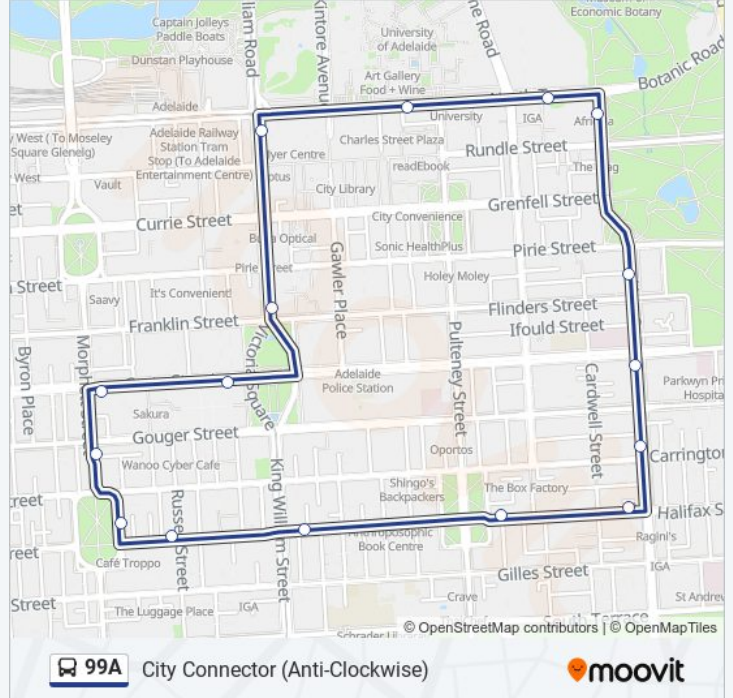

 **99A**

City Connector (Anti-Clockwise)

Get The App

The 99A bus line (City Connector (Anti-Clockwise)) has 2 routes. For regular weekdays, their operation hours are:
 (1) City Loop: 08:30 - 18:38(2) City Loop (terminates at Stop W Grote St): 19:08
 Use the Moovit App to find the closest 99A bus station near you and find out when is the next 99A bus arriving.

Direction: City Loop

17 stops

[VIEW LINE SCHEDULE](#)

- Stop I1 Morphett St - East side
- Stop D1 Sturt St - North side
- Stop F1 Halifax St - North side
- Stop H1 Halifax St - North side
- Stop I1 Halifax St - North side
- Stop S1 Hutt St - West side
- Stop T1 Hutt St - West side
- Stop V1 Hutt St - West side
- Stop Y1 East Tce - West side
- Stop R1 North Tce - South side
- Stop T1 North Tce - South side
- Stop B1 King William St - East side
- E1 - King William Street - East side
- Stop W Grote St - South side
- Stop W3 Grote St - South side
- Stop H1 Morphett St - East side
- Stop I1 Morphett St - East side

99A bus Info

Direction: City Loop

Stops: 17

Trip Duration: 26 min

Line Summary:

Direction: City Loop (terminates at Stop W Grote St)

14 stops

[VIEW LINE SCHEDULE](#)

- Stop I1 Morphett St - East side
- Stop D1 Sturt St - North side
- Stop F1 Halifax St - North side
- Stop H1 Halifax St - North side
- Stop I1 Halifax St - North side
- Stop S1 Hutt St - West side
- Stop T1 Hutt St - West side
- Stop V1 Hutt St - West side
- Stop Y1 East Tce - West side
- Stop R1 North Tce - South side
- Stop T1 North Tce - South side
- Stop B1 King William St - East side
- E1 - King William Street - East side
- Stop W Grote St - South side