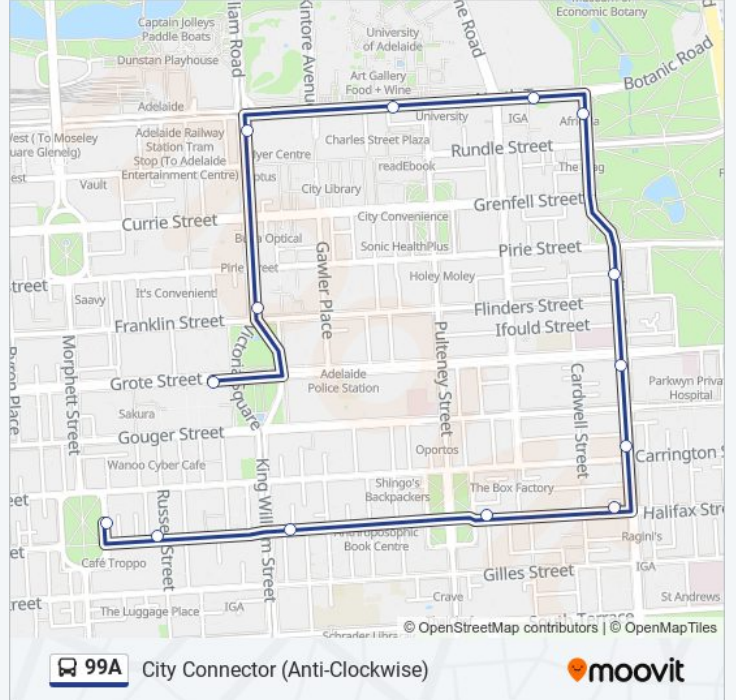

99A bus Info

Direction: City Loop

Stops: 17

Trip Duration: 26 min

Line Summary:

Direction: City Loop (terminates at Stop W Grote St)

14 stops

[VIEW LINE SCHEDULE](#)

- Stop I1 Morphett St - East side
- Stop D1 Sturt St - North side
- Stop F1 Halifax St - North side
- Stop H1 Halifax St - North side
- Stop I1 Halifax St - North side
- Stop S1 Hutt St - West side
- Stop T1 Hutt St - West side
- Stop V1 Hutt St - West side
- Stop Y1 East Tce - West side
- Stop R1 North Tce - South side
- Stop T1 North Tce - South side
- Stop B1 King William St - East side
- E1 - King William Street - East side
- Stop W Grote St - South side

99A bus Time Schedule

City Loop (terminates at Stop W Grote St) Route
Timetable:

Sunday	Not Operational
Monday	19:08
Tuesday	19:08
Wednesday	19:08
Thursday	19:08
Friday	19:08
Saturday	Not Operational

99A bus Info

Direction: City Loop (terminates at Stop W Grote St)

Stops: 14

Trip Duration: 22 min

Line Summary:

99A bus time schedules and route maps are available in an offline PDF at moovitapp.com. Use the [Moovit App](#) to see live bus times, train schedule or subway schedule, and step-by-step directions for all public transit in Adelaide.