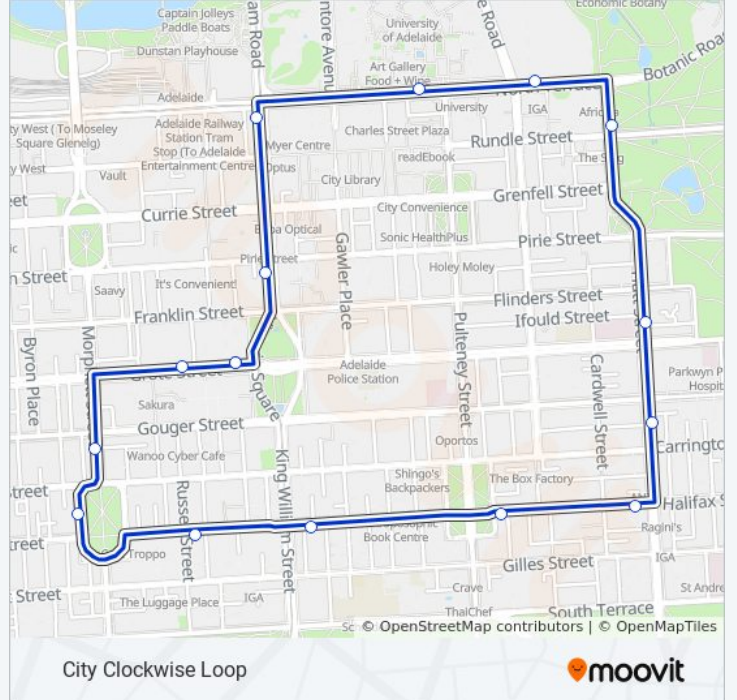

City Connector (Clockwise)

Get The App

The 99C bus line City Connector (Clockwise) has one route. For regular weekdays, their operation hours are:

(1) City Loop: 08:15 - 19:15

Use the Moovit App to find the closest 99C bus station near you and find out when is the next 99C bus arriving.

Direction: City Loop

16 stops

[VIEW LINE SCHEDULE](#)

- Stop D3 Grote St - North side
- Stop V2 King William St - West side
- Stop Y2 King William St - West side
- Stop G1 North Tce - North side
- Stop I1 North Tce - North side
- Stop B1 East Tce - East side
- Stop F1 Hutt St - East side
- Stop H1 Hutt St - East side
- Stop R1 Halifax St - South side
- Stop S1 Halifax St - South side
- Stop U1 Halifax St - South side
- Stop W1 Sturt St - South side
- Stop R1 Whitmore Sq - West side
- Stop S1 Morphett St - West side
- Stop D2 Grote St - North side
- Stop D3 Grote St - North side

99C bus Time Schedule

City Loop Route Timetable:

Sunday	Not Operational
Monday	08:15 - 19:15
Tuesday	08:15 - 19:15
Wednesday	08:15 - 19:15
Thursday	08:15 - 19:15
Friday	08:15 - 19:15
Saturday	Not Operational

99C bus Info

Direction: City Loop
Stops: 16
Trip Duration: 26 min
Line Summary:

99C bus time schedules and route maps are available in an offline PDF at moovitapp.com. Use the [Moovit App](#) to see live bus times, train schedule or subway schedule, and step-by-step directions for all public transit in Adelaide.