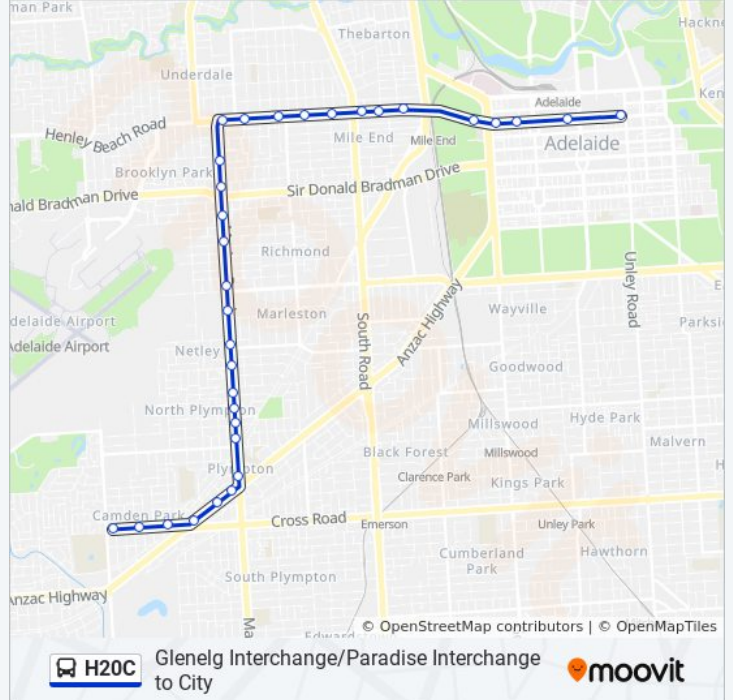

**H20C bus Info**

**Direction:** City

**Stops:** 39

**Trip Duration:** 55 min

**Line Summary:**

- Stop 15 The Parade - South side
- Stop 14 The Parade - South side
- Stop 13 The Parade - South side
- Stop 12 The Parade - South side
- Stop 11 The Parade - South side
- Stop 10 The Parade - South side
- Stop 9 The Parade - South side
- Stop 8 The Parade - South side
- Stop 7 The Parade - South side
- Stop 6 The Parade - South side
- Stop 5 The Parade - South side
- Stop 3 Flinders St - South East side
- Stop 2 Bartels Rd - South side
- Stop 1 Bartels Rd - South side
- Stop R1 Grenfell St - South side
- Stop T1 Grenfell St - South side
- Stop V2 Currie St - South side
- Stop W1 Currie St - South side

**Direction: City**

32 stops

[VIEW LINE SCHEDULE](#)

- Stop 14A Stonehouse Ave - North side
- Stop 14 Stonehouse Ave - North side
- Stop 13A Stonehouse Ave - North side
- Stop 13 Anzac Hwy - North West side
- Stop 12 Anzac Hwy - North West side
- Stop 11 Anzac Hwy - North West side
- Stop 11 Marion Rd - West side
- Stop 10 Marion Rd - West side
- Stop 9C Marion Rd - West side
- Stop 9B Marion Rd - West side
- Stop 9A Marion Rd - West side

**Stops:** 32

**Trip Duration:** 26 min

**Line Summary:**

- Stop 9 Marion Rd - West side
- Stop 8H Marion Rd - West side
- Stop 8G Marion Rd - West side
- Stop 8F Marion Rd - West side
- Stop 8E Marion Rd - West side
- Stop 8D Marion Rd - West side
- Stop 8C Marion Rd - West side
- Stop 8B Marion Rd - West side
- Stop 8 Henley Beach Rd - North side
- Stop 7 Henley Beach Rd - North side
- Stop 6 Henley Beach Rd - North side
- Stop 5 Henley Beach Rd - North side
- Stop 4 Henley Beach Rd - North side
- Stop 3 Henley Beach Rd - North side
- Stop 2 Henley Beach Rd - North side
- Stop 1 Henley Beach Rd - North side
- Stop A1 Glover Ave - North side
- Stop B1 Currie St - North side
- Stop B2 Currie St - North side
- Stop E1 Currie St - North side
- Stop G3 Grenfell St - North side