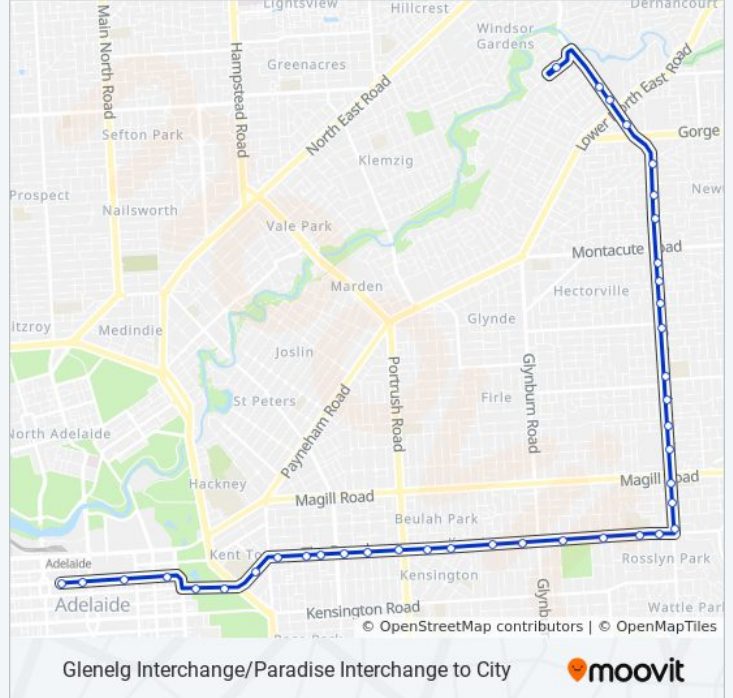

**H20C bus Info**

**Direction:** City

**Stops:** 39

**Trip Duration:** 55 min

**Line Summary:**

- Stop 15 The Parade - South side
- Stop 14 The Parade - South side
- Stop 13 The Parade - South side
- Stop 12 The Parade - South side
- Stop 11 The Parade - South side
- Stop 10 The Parade - South side
- Stop 9 The Parade - South side
- Stop 8 The Parade - South side
- Stop 7 The Parade - South side
- Stop 6 The Parade - South side
- Stop 5 The Parade - South side
- Stop 3 Flinders St - South East side
- Stop 2 Bartels Rd - South side
- Stop 1 Bartels Rd - South side
- Stop R1 Grenfell St - South side
- Stop T1 Grenfell St - South side
- Stop V2 Currie St - South side
- Stop W1 Currie St - South side

**Direction: City**

32 stops

[VIEW LINE SCHEDULE](#)

- Stop 14A Stonehouse Ave - North side
- Stop 14 Stonehouse Ave - North side
- Stop 13A Stonehouse Ave - North side
- Stop 13 Anzac Hwy - North West side
- Stop 12 Anzac Hwy - North West side
- Stop 11 Anzac Hwy - North West side
- Stop 11 Marion Rd - West side
- Stop 10 Marion Rd - West side
- Stop 9C Marion Rd - West side
- Stop 9B Marion Rd - West side
- Stop 9A Marion Rd - West side

**Stops:** 32

**Trip Duration:** 26 min

**Line Summary:**

- Stop 9 Marion Rd - West side
- Stop 8H Marion Rd - West side
- Stop 8G Marion Rd - West side
- Stop 8F Marion Rd - West side
- Stop 8E Marion Rd - West side
- Stop 8D Marion Rd - West side
- Stop 8C Marion Rd - West side
- Stop 8B Marion Rd - West side
- Stop 8 Henley Beach Rd - North side
- Stop 7 Henley Beach Rd - North side
- Stop 6 Henley Beach Rd - North side
- Stop 5 Henley Beach Rd - North side
- Stop 4 Henley Beach Rd - North side
- Stop 3 Henley Beach Rd - North side
- Stop 2 Henley Beach Rd - North side
- Stop 1 Henley Beach Rd - North side
- Stop A1 Glover Ave - North side
- Stop B1 Currie St - North side
- Stop B2 Currie St - North side
- Stop E1 Currie St - North side
- Stop G3 Grenfell St - North side