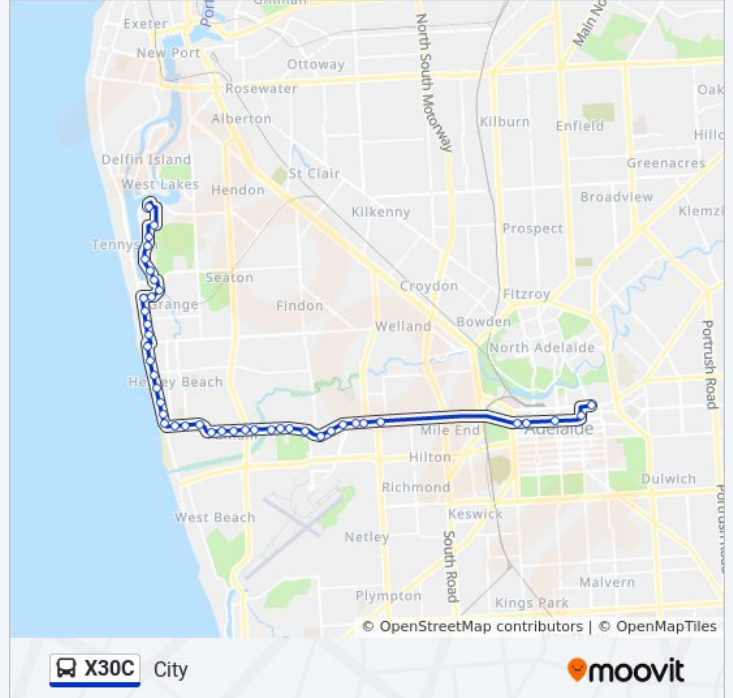

Direction: City

43 stops

[VIEW LINE SCHEDULE](#)

Zone C West Lakes Interchange - East side

Stop 32D Brebner Dr - South side

Stop 32C Sportsmans Dr - East side

Stop 32B Sportsmans Dr - East side

Stop 32A Sportsmans Dr - East side

Stop 29D Military Rd - East side

Stop 29C Seaview Rd - East side

Stop 29B Seaview Rd - East side

Stop 29A Seaview Rd - East side

Stop 29 Seaview Rd - East side

Stop 28 Seaview Rd - East side

Stop 27 Seaview Rd - East side

Stop 26 Seaview Rd - East side

Stop 25 Henley Beach Rd - North side

Stop 24 Henley Beach Rd - North side

X30C bus Time Schedule

City Route Timetable:

Sunday	Not Operational
Monday	7:21 AM - 7:47 AM
Tuesday	7:21 AM - 7:47 AM
Wednesday	7:21 AM - 7:47 AM
Thursday	7:21 AM - 7:47 AM
Friday	7:21 AM - 7:47 AM
Saturday	Not Operational

X30C bus Info

Direction: City

Stops: 43

Trip Duration: 55 min

Line Summary:

- Stop 23 Henley Beach Rd - North side
- Stop 22 Henley Beach Rd - North side
- Stop 21 Henley Beach Rd - North side
- Stop 20 Henley Beach Rd - North side
- Stop 19 Henley Beach Rd - North side
- Stop 18 Henley Beach Rd - North side
- Stop 17 Henley Beach Rd - North side
- Stop 16 Henley Beach Rd - North side
- Stop 15 Henley Beach Rd - North side
- Stop 14 Henley Beach Rd - North side
- Stop 13 Henley Beach Rd - North side
- Stop 12 Henley Beach Rd - North side
- Stop 11 Henley Beach Rd - North side
- Stop 10 Henley Beach Rd - North side
- Stop 9 Henley Beach Rd - North side
- Stop 8 Henley Beach Rd - North side
- Stop B1 Currie St - North side
- Stop B2 Currie St - North side
- Stop E3 Currie St - North side
- Stop X1 Pulteney St - West side
- Stop I1 North Tce - North side