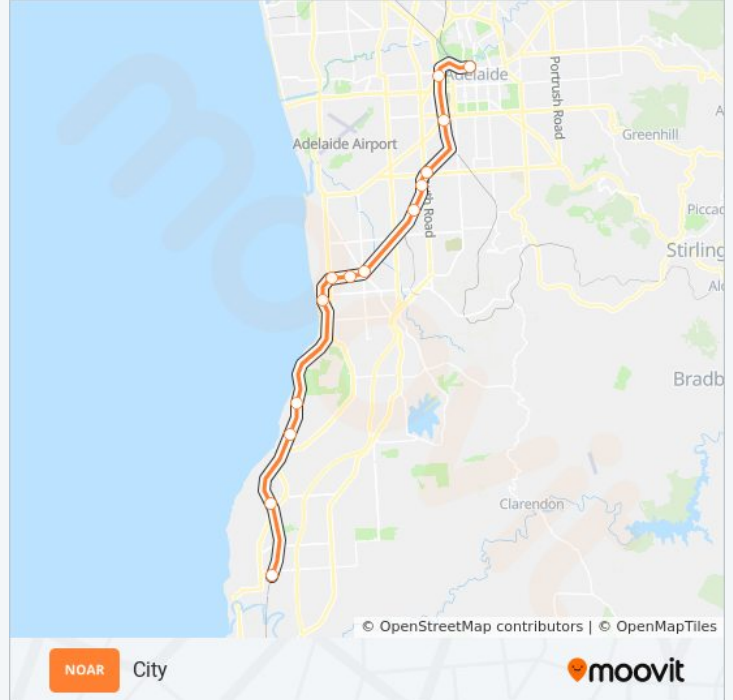

NOAR train time schedules and route maps are available in an offline PDF at moovitapp.com. Use the [Moovit App](#) to see live bus times, train schedule or subway schedule, and step-by-step directions for all public transit in Adelaide.

[About Moovit](#) • [MaaS Solutions](#) • [Supported Countries](#) • [Mooviter Community](#)

© 2023 Moovit - All Rights Reserved

Check Live Arrival Times