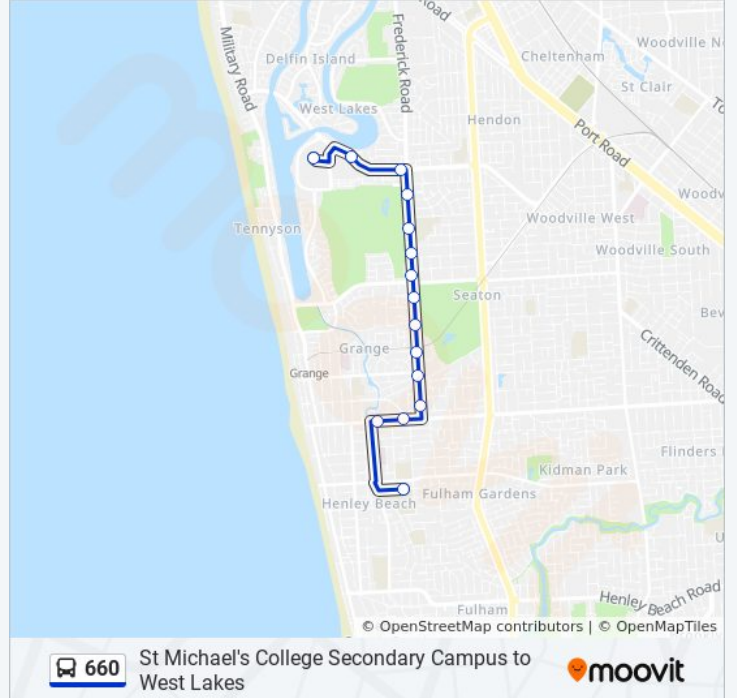

St Michael's College Secondary Campus to West Lakes

[View In Website Mode](#)

The 660 bus line St Michael's College Secondary Campus to West Lakes has one route. For regular weekdays, their operation hours are:

Stop School St Michaels College Lawrie St

Stop 29 Grange Rd - North side

Stop 28 Grange Rd - North side

Stop 28 Frederick Rd - West side

Stop 29 Frederick Rd - West side

Stop 30 Frederick Rd - West side

Stop 30A Frederick Rd - West side

Stop 31 Frederick Rd - West side

Stop 31A Frederick Rd - West side

Stop 32 Frederick Rd - West side

Stop 32A Frederick Rd - West side

Stop 33 Frederick Rd - West side

Stop 33A West Lakes Blvd - South side

Stop 33C West Lakes Blvd - South side

660 bus Info

Direction: West Lakes (School Bus)

Stops: 15

Trip Duration: 16 min

Line Summary:

660 bus time schedules and route maps are available in an offline PDF at moovitapp.com. Use the [Moovit App](#) to see live bus times, train schedule or subway schedule, and step-by-step directions for all public transit in Adelaide.