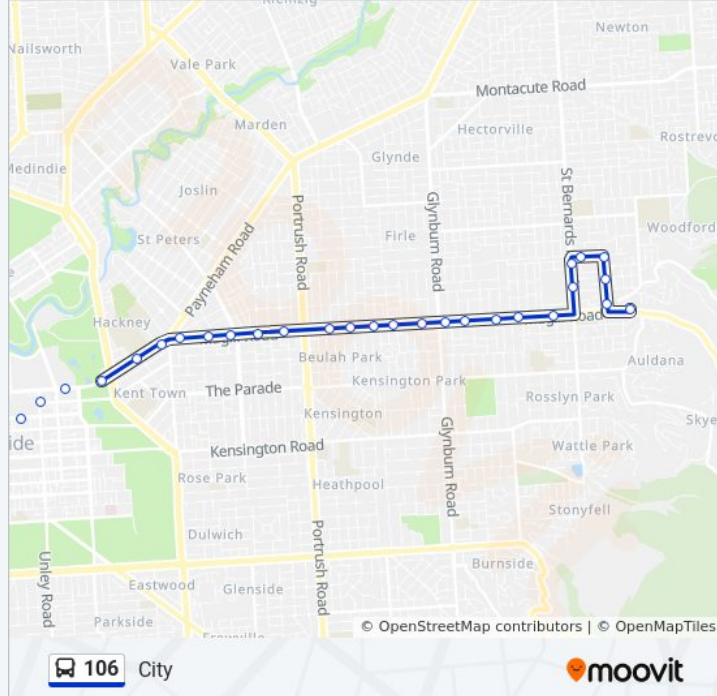

Direction: City

30 stops

[VIEW LINE SCHEDULE](#)

- Stop 26 Magill Rd - North side
- Stop 25 Vine St - West side
- Stop 24 Vine St - West side
- Stop 23 Vine St - West side
- Stop 22 Church St - South side
- Stop 21 St Bernards Rd - East side
- Stop 20 St Bernards Rd - East side
- Stop 18 Magill Rd - South side
- Stop 17 Magill Rd - South side
- Stop 16 Magill Rd - South side
- Stop 15 Magill Rd - South side
- Stop 14 Magill Rd - South side
- Stop 13 Magill Rd - South side
- Stop 12 Magill Rd - South side
- Stop 11 Magill Rd - South side
- Stop 10 Magill Rd - South side
- Stop 9 Magill Rd - South side
- Stop 8 Magill Rd - South side
- Stop 7 Magill Rd - South side
- Stop 6 Magill Rd - South side
- Stop 5 Magill Rd - South side
- Stop 4 Magill Rd - South side

Direction: City

Stops: 30

Trip Duration: 23 min

Line Summary:

- Stop 3 North Tce - South East side
- Stop 2 North Tce - South East side
- Stop 1 Botanic Rd - South East side
- Stop R1 North Tce - South side
- Stop B2 Pulteney St - East side
- Stop T2 Grenfell St - South side
- Stop V3 Currie St - South side
- Stop W1 Currie St - South side

Direction: Magill

35 stops

[VIEW LINE SCHEDULE](#)

- Stop 1 Anzac Hwy - North West side
- Stop A1 Anzac Hwy - North West side
- Stop R1 West Tce - West side
- Stop S1 West Tce - West side
- Stop U1 West Tce - West side
- Stop B1 Currie St - North side
- Stop B2 Currie St - North side
- Stop E3 Currie St - North side
- Stop X1 Pulteney St - West side
- Stop I1 North Tce - North side
- Stop 1 Botanic Rd - North West side
- Stop 2 North Tce - North West side
- Stop 3 North Tce - North side
- Stop 4 Magill Rd - North side
- Stop 5 Magill Rd - North side
- Stop 6 Magill Rd - North side
- Stop 7 Magill Rd - North side
- Stop 8 Magill Rd - North side