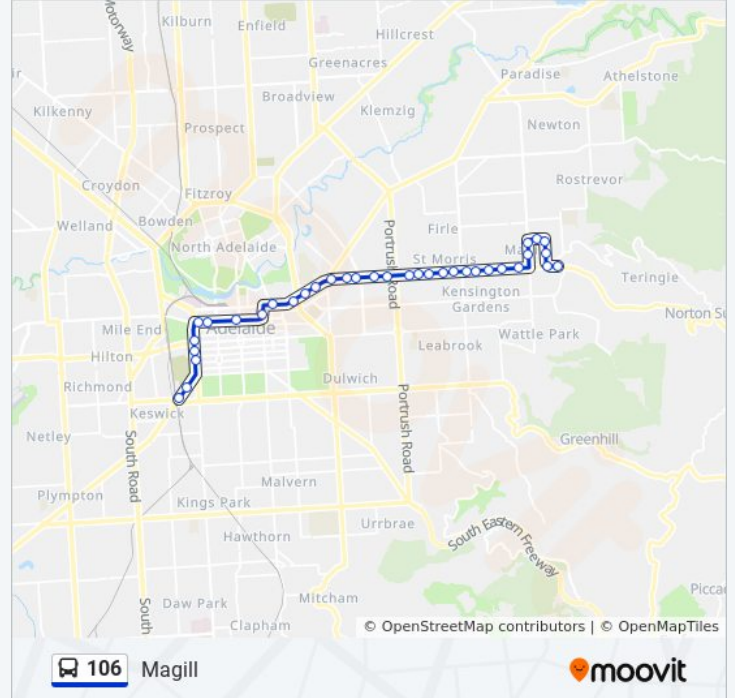

Direction: City

Stops: 30

Trip Duration: 23 min

Line Summary:

- Stop 3 North Tce - South East side
- Stop 2 North Tce - South East side
- Stop 1 Botanic Rd - South East side
- Stop R1 North Tce - South side
- Stop B2 Pulteney St - East side
- Stop T2 Grenfell St - South side
- Stop V3 Currie St - South side
- Stop W1 Currie St - South side

Direction: Magill

35 stops

[VIEW LINE SCHEDULE](#)

- Stop 1 Anzac Hwy - North West side
- Stop A1 Anzac Hwy - North West side
- Stop R1 West Tce - West side
- Stop S1 West Tce - West side
- Stop U1 West Tce - West side
- Stop B1 Currie St - North side
- Stop B2 Currie St - North side
- Stop E3 Currie St - North side
- Stop X1 Pulteney St - West side
- Stop I1 North Tce - North side
- Stop 1 Botanic Rd - North West side
- Stop 2 North Tce - North West side
- Stop 3 North Tce - North side
- Stop 4 Magill Rd - North side
- Stop 5 Magill Rd - North side
- Stop 6 Magill Rd - North side
- Stop 7 Magill Rd - North side
- Stop 8 Magill Rd - North side

Direction: Magill

Stops: 35

Trip Duration: 38 min

Line Summary:

Stop 9 Magill Rd - North side

Stop 10 Magill Rd - North side

Stop 11 Magill Rd - North side

Stop 12 Magill Rd - North side

Stop 21 St Bernards Rd - West side

Stop 22 Church St - North side

Stop 23 Vine St - East side

Stop 24 Vine St - East side

Stop 25 Vine St - East side

Stop 26 Magill Rd - North side

106 bus time schedules and route maps are available in an offline PDF at moovitapp.com. Use the [Moovit App](#) to see live bus times, train schedule or subway schedule, and step-by-step directions for all public transit in Adelaide.