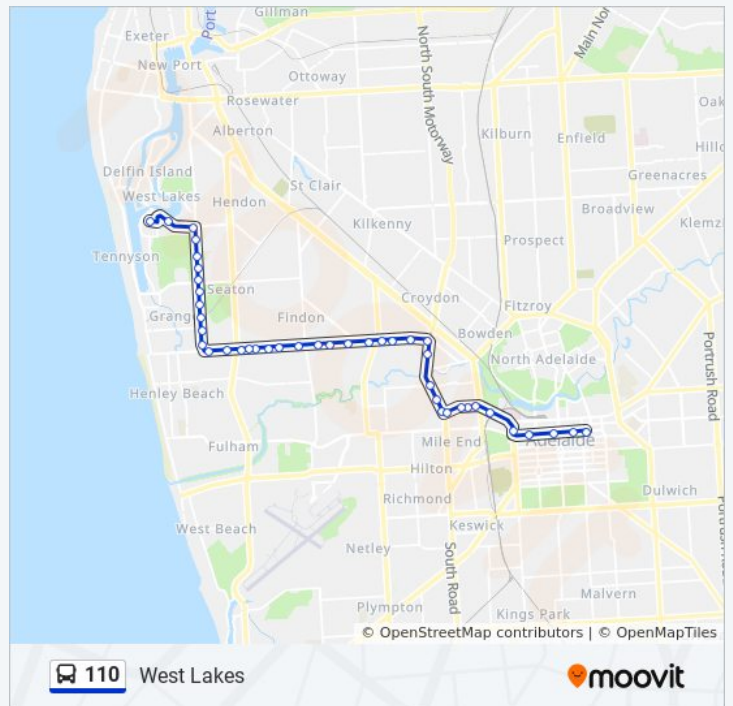

110 bus Info

Direction: City

Stops: 41

Trip Duration: 37 min

Line Summary:

Stop 17 Grange Rd - North side

Stop 16 Grange Rd - North side

Stop 15 Grange Rd - North side

Stop F2 Grenfell St - North side

Stop H1 Grenfell St - North side

Direction: West Lakes

42 stops

[VIEW LINE SCHEDULE](#)

Stop S1 Grenfell St - South side

Stop T2 Grenfell St - South side

Stop V3 Currie St - South side

Stop X1 Currie St - South side

Stop X1 West Tce - West side

Stop 1 Port Rd - South side

Stop 1A George St - South side

Stop 2 George St - South side

Stop 3 George St - South side

Stop 4 George St - South side

110 bus Info

Direction: West Lakes

Stops: 42

Trip Duration: 41 min

Line Summary:

- Stop 5 South Rd - West side
- Stop 6 South Rd - West side
- Stop 8 South Rd - South West side
- Stop 10 South Rd - West side
- Stop 12 Grange Rd - South side
- Stop 13 Grange Rd - South side
- Stop 14 Grange Rd - South side
- Stop 15 Grange Rd - South side
- Stop 16 Grange Rd - South side
- Stop 17 Grange Rd - South side
- Stop 18 Grange Rd - South side
- Stop 19 Grange Rd - South side
- Stop 20 Grange Rd - South side
- Stop 21 Grange Rd - South side
- Stop 22 Grange Rd - South side
- Stop 23 Grange Rd - South side
- Stop 24 Grange Rd - South side
- Stop 25 Grange Rd - South side
- Stop 26 Grange Rd - South side
- Stop 27 Grange Rd - South side
- Stop 28 Frederick Rd - West side
- Stop 29 Frederick Rd - West side
- Stop 30 Frederick Rd - West side
- Stop 30A Frederick Rd - West side
- Stop 31 Frederick Rd - West side
- Stop 31A Frederick Rd - West side
- Stop 32 Frederick Rd - West side
- Stop 32A Frederick Rd - West side
- Stop 33 Frederick Rd - West side
- Stop 33A West Lakes Blvd - South side
- Stop 33C West Lakes Blvd - South side
- West Lakes Interchange Terminus