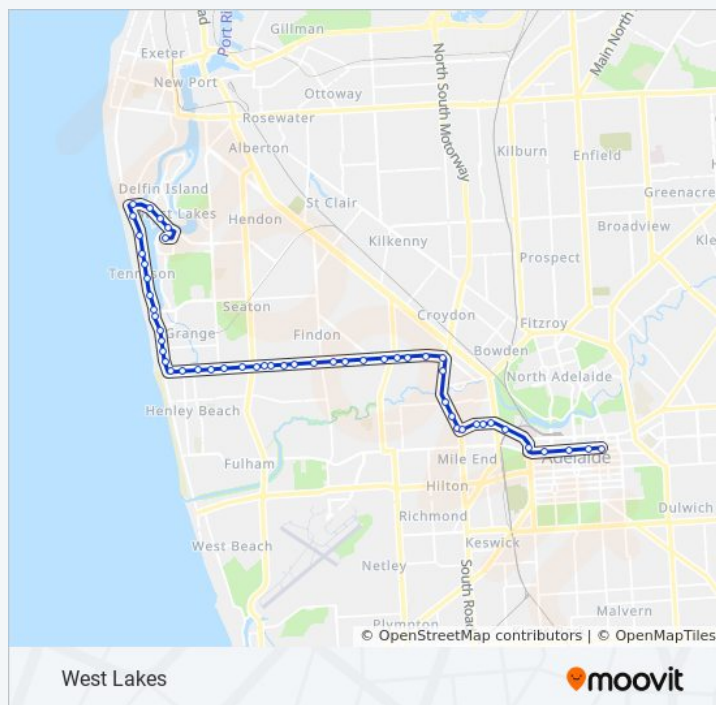

Stop S1 Grenfell St - South side

Stop T2 Grenfell St - South side

Stop V3 Currie St - South side

Stop X1 Currie St - South side

Stop X1 West Tce - West side

Stop 1 Port Rd - South side

Stop 1A George St - South side

Stop 26 Grange Rd - South side

Stop 27 Grange Rd - South side

Stop 28 Grange Rd - South side

Stop 29 Grange Rd - South side

Stop 29A Grange Rd - South side

Stop 29B Grange Rd - South side

Stop 29D Military Rd - West side

Stop 30 Military Rd / Jetty St - West side

Stop 30A Military Rd - West side

Stop 30B Military Rd - West side

Stop 30C Military Rd - West side

Stop 31 Military Rd - West side

112 bus Info

Direction: West Lakes

Stops: 51

Trip Duration: 52 min

Line Summary:

Stop 31A Military Rd - West side

Stop 31B Military Rd - West side

Stop 32 Military Rd - West side

Stop 32A Military Rd - West side

Stop 32B Military Rd - West side