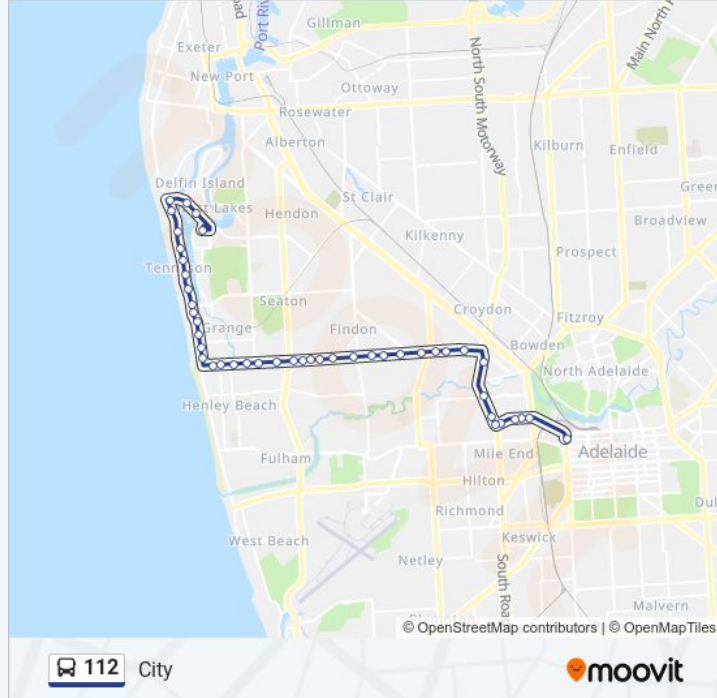

112 bus Info

Direction: City

Stops: 44

Trip Duration: 44 min

Line Summary:

Stop 25 Grange Rd - North side

Stop 24 Grange Rd - North side

Stop 23 Grange Rd - North side

Stop 15 Grange Rd - North side

Stop 14 Grange Rd - North side

Stop 13 Grange Rd - North side

Stop 10 South Rd - East side

Stop 8 South Rd - North East side

Stop 6 South Rd - East side

Stop 5 South Rd - East side

Stop 4 George St - North side

Stop 3 George St - North side

Stop 2 George St - North side

Stop 1A George St - North side

Stop B1 West Tce - East side

Direction: West Lakes

51 stops

[VIEW LINE SCHEDULE](#)

Stop S1 Grenfell St - South side

Stop T2 Grenfell St - South side

Stop V3 Currie St - South side

Stop X1 Currie St - South side

Stop X1 West Tce - West side

Stop 1 Port Rd - South side

Stop 1A George St - South side