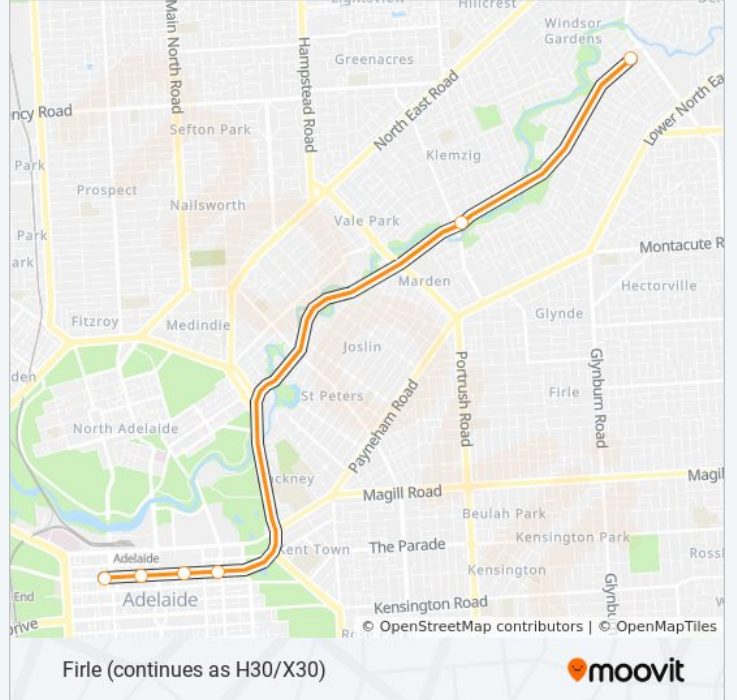

530 bus time schedules and route maps are available in an offline PDF at moovitapp.com. Use the [Moovit App](#) to see live bus times, train schedule or subway schedule, and step-by-step directions for all public transit in Adelaide.

[About Moovit](#) • [MaaS Solutions](#) • [Supported Countries](#) • [Mooviter Community](#)

© 2023 Moovit - All Rights Reserved

Check Live Arrival Times