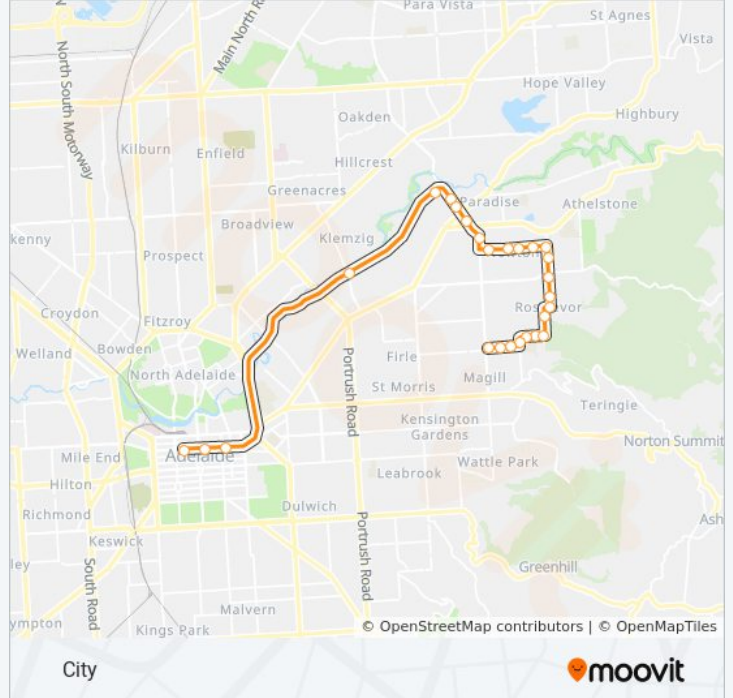

Direction: City

26 stops

[VIEW LINE SCHEDULE](#)

- Stop 21 Moules Rd - North side
- Stop 22 Moules Rd - North side
- Stop 23 Moules Rd - North side
- Stop 24 Glen Stuart Rd - West side
- Stop 25 Morialta Rd - North side
- Stop 25A Morialta Rd - North side
- Stop 26 Morialta Rd - North side
- Stop 27 Stradbroke Rd - West side
- Stop 28 Stradbroke Rd - North side
- Stop 29 Stradbroke Rd - West side
- Stop 30 Stradbroke Rd - West side
- Stop 31 Stradbroke Rd - West side
- Stop 32 Graves St - South side
- Stop 33 Graves St - South side
- Stop 34 Graves St - South side
- Stop 35 Graves St - South side
- Stop 37 Graves St - South side
- Stop 24 Newton Rd - West side
- Stop 24A Darley Rd - West side
- Stop 25 Darley Rd - South West side
- Stop 25A Darley Rd - West side
- Zone B Paradise Interchange - South East side

530 bus Info

Direction: City

Stops: 26

Trip Duration: 38 min

Line Summary:

Zone A Klemzig Interchange - East side

Stop S1 Grenfell St - South side

Stop U1 Grenfell St - South side

Stop W1 Currie St - South side

Direction: Firlie (continues as H30/X30)

6 stops

[VIEW LINE SCHEDULE](#)

Stop C1 Currie St - North side

Stop D4 Currie St - North side

Stop G2 Grenfell St - North side

Stop H2 Grenfell St - North side