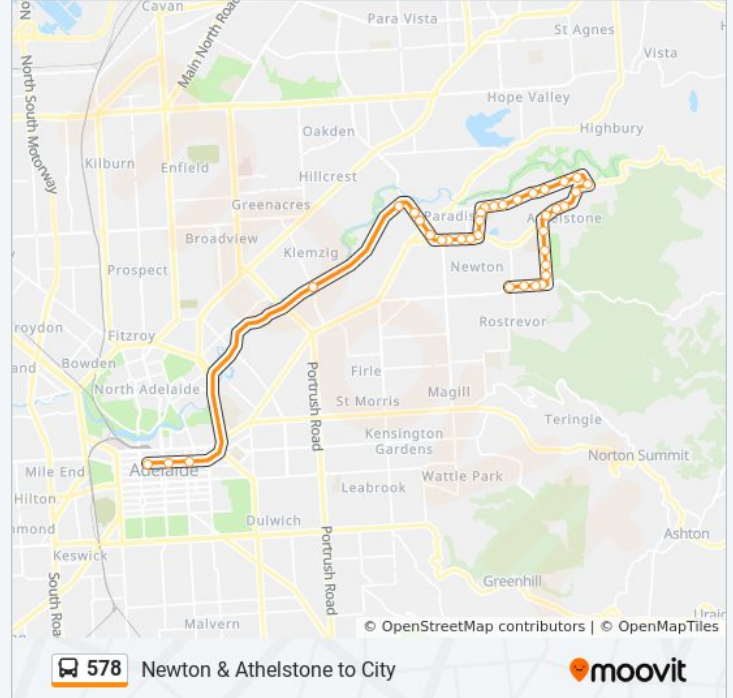

Stop 44 George St - South East side

Stop 45 George St - South East side

Stop 46 George St - South side

Stop 47 Silkes Rd - East side

Stop 48 Silkes Rd - East side

Stop 49 Silkes Rd - East side

Stop 27 Gorge Rd - South side

Stop 26A Gorge Rd - South side

Stop 26 Gorge Rd - South side

Stop 25 Gorge Rd - South side

Stop 24A Darley Rd - West side

Stop 25 Darley Rd - South West side

Stop 25A Darley Rd - West side

Zone B Paradise Interchange - South East side

Zone A Klemzig Interchange - East side

Stop S1 Grenfell St - South side

Stop U1 Grenfell St - South side

Stop W1 Currie St - South side

578 bus time schedules and route maps are available in an offline PDF at moovitapp.com. Use the [Moovit App](#) to see live bus times, train schedule or subway schedule, and step-by-step directions for all public transit in Adelaide.

[About Moovit](#) • [MaaS Solutions](#) • [Supported Countries](#) • [Mooviter Community](#)

© 2023 Moovit - All Rights Reserved

Check Live Arrival Times