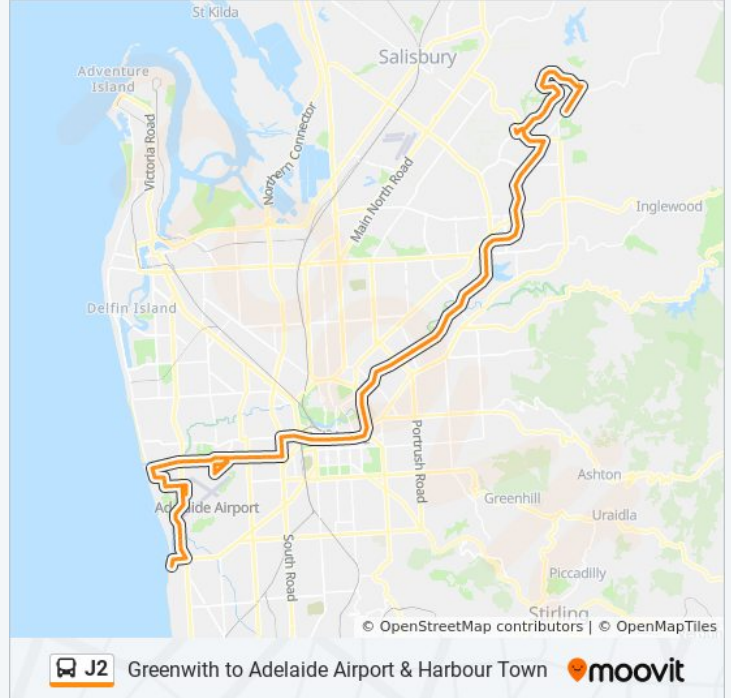

**J2 bus Info**

**Direction:** Greenwith

**Stops:** 82

**Trip Duration:** 95 min

**Line Summary:**

Stop 9A Hamra Dr - South side  
Stop 10 Adelaide Airport  
Stop 9B James Schofield Dr - North side  
Stop 8A Sir Donald Bradman Dr - North side  
Stop 8 Sir Donald Bradman Dr - North side  
Stop 7 Sir Donald Bradman Dr - North side  
Stop 6B Sir Donald Bradman Dr - North side  
Stop 6A Sir Donald Bradman Dr - North side  
Stop 6 Sir Donald Bradman Dr - North side  
Stop 5C Sir Donald Bradman Dr - North side  
Stop 5B Sir Donald Bradman Dr - North side  
Stop 5A Sir Donald Bradman Dr - North side  
Stop 5 South Rd - West side  
Stop 4A South Rd - West side  
Stop 4 South Rd - West side  
Stop 3 Henley Beach Rd - North side  
Stop 2 Henley Beach Rd - North side  
Stop 1 Henley Beach Rd - North side  
Stop A1 Glover Ave - North side  
Stop B1 Currie St - North side  
Stop C1 Currie St - North side  
Stop D3 Currie St - North side  
Stop F2 Grenfell St - North side  
Stop H1 Grenfell St - North side  
Zone B Klemzig Interchange - West side  
Zone D Paradise Interchange - North West side  
Zone E Tea Tree Plaza Interchange - East side  
Stop 43A Golden Grove Rd - West side  
Stop 44 Golden Grove Rd - West side  
Stop 45 Golden Grove Rd - West side  
Stop 46 Golden Grove Rd - West side  
Stop 47 Golden Grove Rd - West side  
Stop 48 Golden Grove Rd - West side

Stop 50 Golden Grove Rd - West side

Stop 51 Golden Grove Rd - West side

Stop 52 Golden Grove Rd - West side

Stop 61A The Grove Way / Bicentennial Dr - South side

Stop 61B The Grove Way - South side

Stop 62 The Grove Way - West side