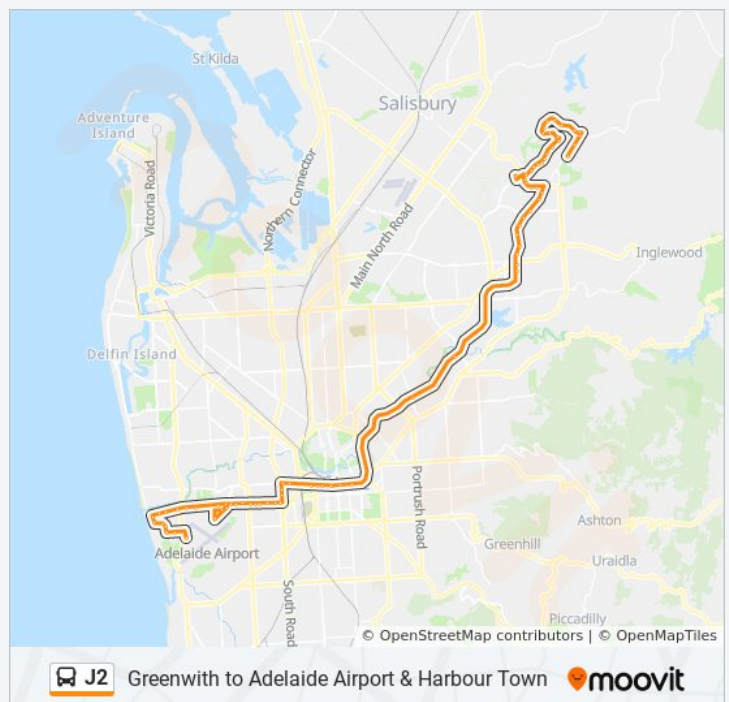

**Direction: Harbour Town**

75 stops

[VIEW LINE SCHEDULE](#)

- Stop 80 Golden Grove Rd - West side
- Stop 79 Golden Grove Rd - West side
- Stop 78B Golden Grove Rd - West side
- Stop 78A Captain Robertson Ave - South side
- Stop 78 Golden Grove Rd - South East side
- Stop 77 Golden Grove Rd - South side
- Stop 76 Golden Grove Rd - South West side
- Stop 75 Golden Grove Rd - South East side
- Stop 74A Golden Grove Rd - South East side
- Stop 74 Target Hill Rd - North side
- Stop 73 Target Hill Rd - North side
- Stop 72 Target Hill Rd - North side
- Stop 71 The Golden Way - South East side
- Stop 70 The Golden Way - South East side
- Stop 69 The Golden Way - East side
- Stop 68 The Golden Way - East side
- Stop 67B The Golden Way - South East side
- Stop 67 The Golden Way - South East side
- Stop 66 The Golden Way - South East side
- Stop 65 The Golden Way - East side
- Stop 64 The Golden Way - South East side
- Zone A Golden Grove Interchange
- Stop 62A The Grove Way - East side
- Stop 62 The Grove Way - North East side

**J2 bus Info**

**Direction:** Harbour Town

**Stops:** 75

**Trip Duration:** 96 min

**Line Summary:**

Stop 61B The Grove Way - North side

Stop 61A The Grove Way / Bicentennial Dr - North side

Stop 52 Golden Grove Rd - East side