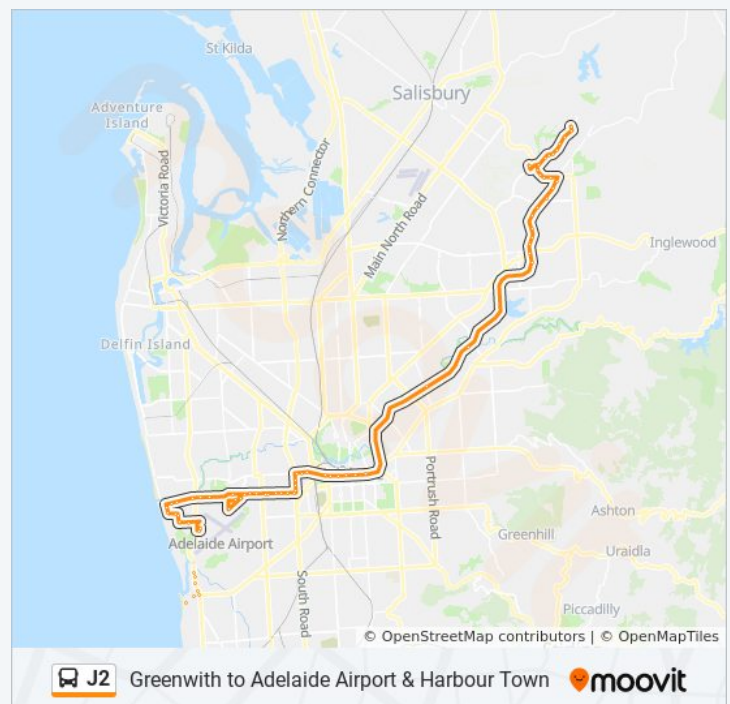

Stop 7 Sir Donald Bradman Dr - North side

Stop 6B Sir Donald Bradman Dr - North side

Stop 6A Sir Donald Bradman Dr - North side

Stop 6 Sir Donald Bradman Dr - North side

Stop 5C Sir Donald Bradman Dr - North side

Stop 5B Sir Donald Bradman Dr - North side

Stop 5A Sir Donald Bradman Dr - North side

Stop 5 South Rd - West side

Tuesday	06:49 - 20:58
Wednesday	06:49 - 20:58
Thursday	06:49 - 20:58
Friday	06:49 - 20:58
Saturday	07:57 - 20:58

### J2 bus Info

**Direction:** Greenwith (continues as 548)

**Stops:** 71

**Trip Duration:** 92 min

**Line Summary:**

Stop 4A South Rd - West side

Stop 4 South Rd - West side

Stop 3 Henley Beach Rd - North side

Stop 2 Henley Beach Rd - North side

Stop 1 Henley Beach Rd - North side

Stop A1 Glover Ave - North side

Stop B1 Currie St - North side

Stop C1 Currie St - North side

Stop D3 Currie St - North side

Stop F2 Grenfell St - North side