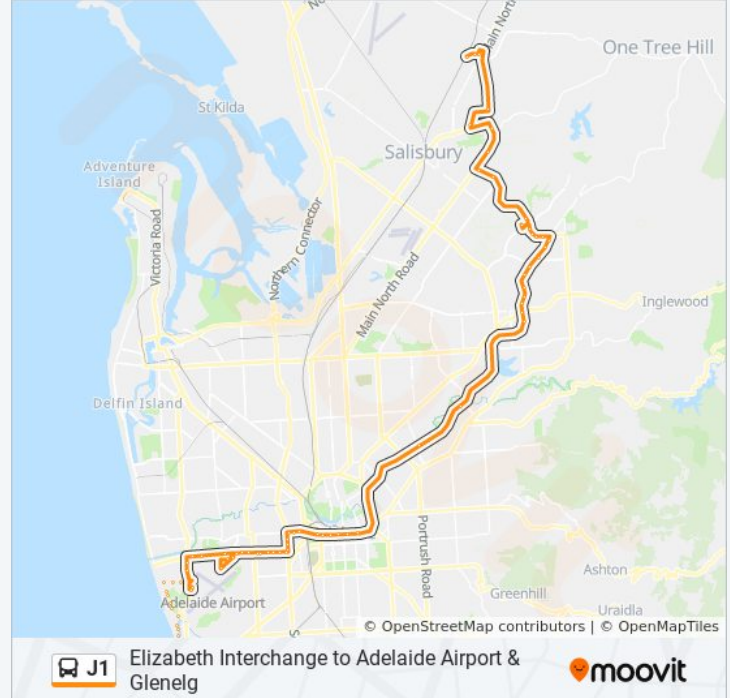

Stop 10A Sir Donald Bradman Dr - North side

Stop 9A Hamra Dr - South side

Stop 10 Adelaide Airport

Stop 9B James Schofield Dr - North side

Stop 8A Sir Donald Bradman Dr - North side

Stop 8 Sir Donald Bradman Dr - North side

Stop 7 Sir Donald Bradman Dr - North side

Stop 6B Sir Donald Bradman Dr - North side

Stop 6A Sir Donald Bradman Dr - North side

Stop 6 Sir Donald Bradman Dr - North side

Stop 5C Sir Donald Bradman Dr - North side

Stop 5B Sir Donald Bradman Dr - North side

Stop 5A Sir Donald Bradman Dr - North side

Stop 5 South Rd - West side

Stop 4A South Rd - West side

Stop 4 South Rd - West side

Stop 3 Henley Beach Rd - North side

Stop 2 Henley Beach Rd - North side

Stop 1 Henley Beach Rd - North side

Stop A1 Glover Ave - North side

Stop B1 Currie St - North side

Stop C1 Currie St - North side

Stop D3 Currie St - North side

Stop F2 Grenfell St - North side

Stop H1 Grenfell St - North side

Zone B Klemzig Interchange - West side

Zone D Paradise Interchange - North West side

Zone E Tea Tree Plaza Interchange - East side

Stop 43A Golden Grove Rd - West side

Stop 44 Golden Grove Rd - West side

Stop 45 Golden Grove Rd - West side

Stop 46 Golden Grove Rd - West side

Stop 47 Golden Grove Rd - West side