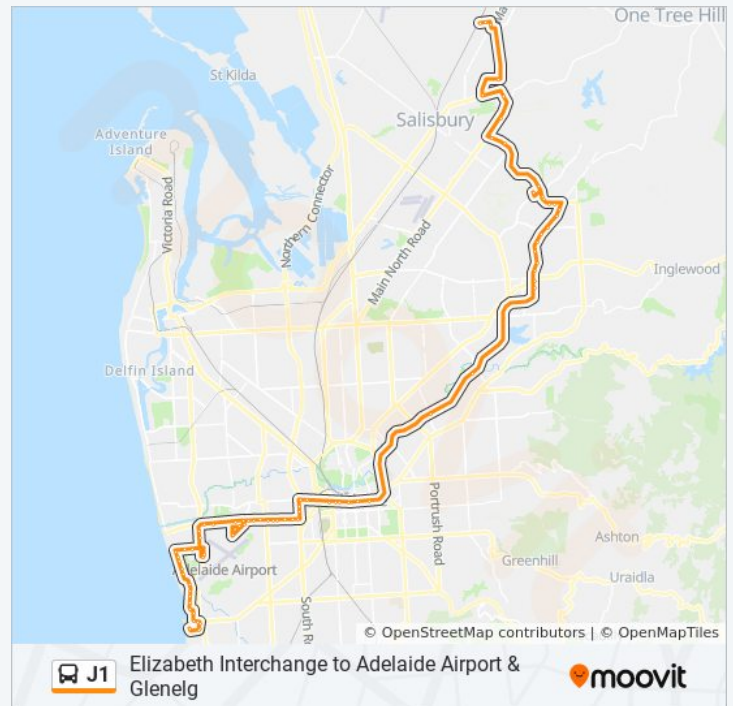

Zone C Paradise Interchange - South East side

Zone A Klemzig Interchange - East side

Stop S1 Grenfell St - South side

Stop U1 Grenfell St - South side

Stop W1 Currie St - South side

Stop X1 Currie St - South side

Stop Y2 Currie St - South side

Stop X1 Glover Ave - South side

Stop 2 Henley Beach Rd - South side

Stop 3 Henley Beach Rd - South side

Stop 4 South Rd - East side

Stop 4A South Rd - East side

Stop 5A Sir Donald Bradman Dr - South side

Stop 5B Sir Donald Bradman Dr - South side

Stop 5C Sir Donald Bradman Dr - South side

Trip Duration: 114 min

Line Summary:

Stop 6 Sir Donald Bradman Dr - South side

Stop 6A Sir Donald Bradman Dr - South side

Stop 6B Sir Donald Bradman Dr - South side

Stop 7 Sir Donald Bradman Dr - South side

Stop 8 Sir Donald Bradman Dr - South side

Stop 8A Sir Donald Bradman Dr - South side

Stop 9A Hamra Dr - South side

Stop 10 Adelaide Airport