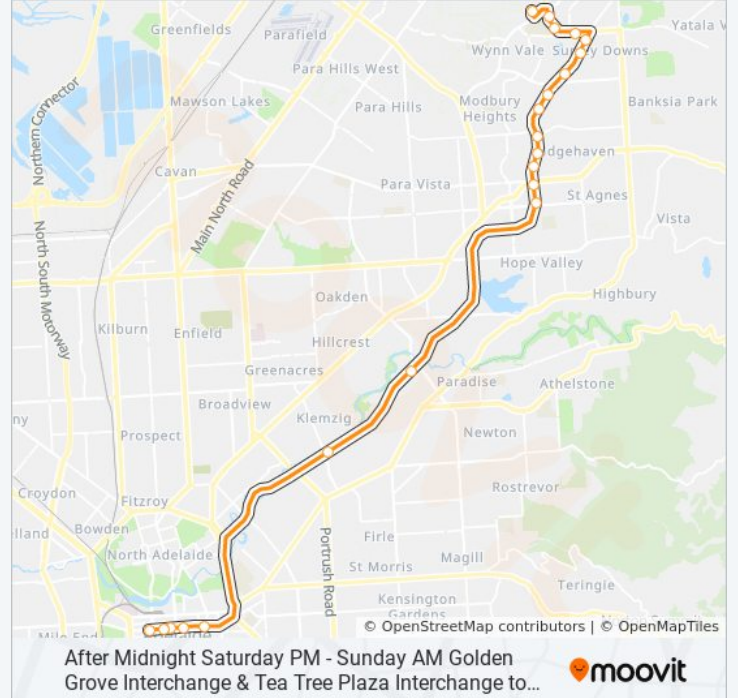

- Zone A Golden Grove Interchange
- Stop 62A The Grove Way - East side
- Stop 62 The Grove Way - North East side
- Stop 61B The Grove Way - North side
- Stop 61A The Grove Way / Bicentennial Dr - North side
- Stop 52 Golden Grove Rd - East side
- Stop 51 Golden Grove Rd - East side
- Stop 50 Golden Grove Rd - East side
- Stop 48 Golden Grove Rd - East side
- Stop 47 Golden Grove Rd - East side
- Stop 46 Golden Grove Rd - East side
- Stop 45 Golden Grove Rd - East side
- Stop 44 Golden Grove Rd - East side
- Stop 43A Golden Grove Rd - East side
- Zone C Tea Tree Plaza Interchange - West side
- Zone C Paradise Interchange - South East side
- Zone A Klemzig Interchange - East side
- Stop S1 Grenfell St - South side
- Stop U1 Grenfell St - South side
- Stop W1 Currie St - South side

N1 bus Info
Direction: City
Stops: 20
Trip Duration: 22 min
Line Summary:

Direction: Golden Grove Interchange

21 stops

[VIEW LINE SCHEDULE](#)

- Stop C1 Currie St - North side
- Stop D3 Currie St - North side
- Stop E1 Currie St - North side
- Stop F2 Grenfell St - North side
- Stop H1 Grenfell St - North side
- Zone B Klemzig Interchange - West side
- Zone D Paradise Interchange - North West side
- Zone E Tea Tree Plaza Interchange - East side
- Stop 43A Golden Grove Rd - West side
- Stop 44 Golden Grove Rd - West side
- Stop 45 Golden Grove Rd - West side
- Stop 46 Golden Grove Rd - West side
- Stop 47 Golden Grove Rd - West side
- Stop 48 Golden Grove Rd - West side
- Stop 50 Golden Grove Rd - West side
- Stop 51 Golden Grove Rd - West side
- Stop 52 Golden Grove Rd - West side
- Stop 61A The Grove Way / Bicentennial Dr - South side

N1 bus Info

Direction: Golden Grove Interchange

Stops: 21

Trip Duration: 36 min

Line Summary:

Stop 62 The Grove Way - West side

Stop 62A The Grove Way - West side

Zone A Golden Grove Interchange