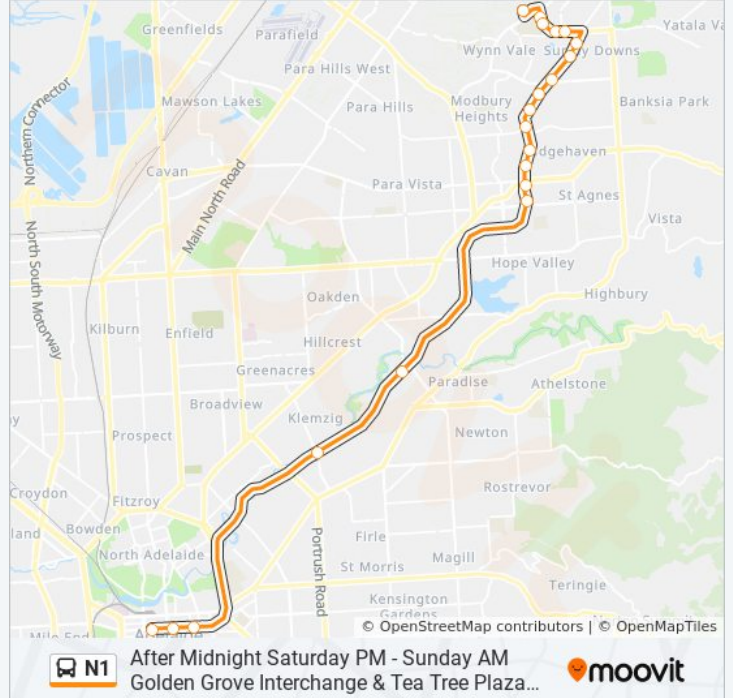

(1) City: 00:00 - 04:00 (2) Golden Grove Interchange: 00:30 - 04:30

Use the Moovit App to find the closest N1 bus station near you and find out when is the next N1 bus arriving.

Direction: City
 20 stops
[VIEW LINE SCHEDULE](#)

- Zone A Golden Grove Interchange
- Stop 62A The Grove Way - East side
- Stop 62 The Grove Way - North East side
- Stop 61B The Grove Way - North side
- Stop 61A The Grove Way / Bicentennial Dr - North side
- Stop 52 Golden Grove Rd - East side
- Stop 51 Golden Grove Rd - East side
- Stop 50 Golden Grove Rd - East side
- Stop 48 Golden Grove Rd - East side
- Stop 47 Golden Grove Rd - East side
- Stop 46 Golden Grove Rd - East side
- Stop 45 Golden Grove Rd - East side
- Stop 44 Golden Grove Rd - East side
- Stop 43A Golden Grove Rd - East side
- Zone C Tea Tree Plaza Interchange - West side
- Zone C Paradise Interchange - South East side
- Zone A Klemzig Interchange - East side
- Stop S1 Grenfell St - South side
- Stop U1 Grenfell St - South side
- Stop W1 Currie St - South side

N1 bus Info
Direction: City
Stops: 20
Trip Duration: 22 min
Line Summary:

Direction: Golden Grove Interchange

21 stops

[VIEW LINE SCHEDULE](#)

- Stop C1 Currie St - North side
- Stop D3 Currie St - North side
- Stop E1 Currie St - North side
- Stop F2 Grenfell St - North side
- Stop H1 Grenfell St - North side
- Zone B Klemzig Interchange - West side
- Zone D Paradise Interchange - North West side
- Zone E Tea Tree Plaza Interchange - East side
- Stop 43A Golden Grove Rd - West side
- Stop 44 Golden Grove Rd - West side
- Stop 45 Golden Grove Rd - West side
- Stop 46 Golden Grove Rd - West side
- Stop 47 Golden Grove Rd - West side
- Stop 48 Golden Grove Rd - West side
- Stop 50 Golden Grove Rd - West side
- Stop 51 Golden Grove Rd - West side
- Stop 52 Golden Grove Rd - West side
- Stop 61A The Grove Way / Bicentennial Dr - South side