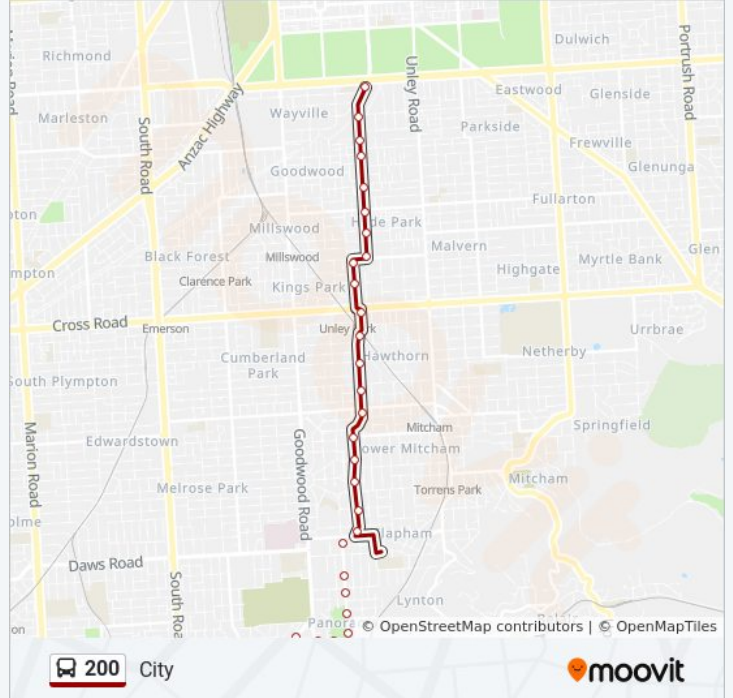

Stop 26 Main South Rd - North West side

Stop 24A Ayliffes Rd - North side

Stop 24 Ayliffes Rd - North side

Stop 23 Fiveash Dr - West side

Stop 22 Fiveash Dr - West side

Stop 21 Fiveash Dr - West side

Stop 20 Fiveash Dr - West side

Stop 21A Panorama Dr - North side

Stop 21 Panorama Dr - North side

Stop 20B Eliza Place - West side

Stop 20A Eliza Pl - West side

200 bus Time Schedule

City Route Timetable:

Sunday	07:49 - 23:20
Monday	05:46 - 23:21
Tuesday	05:46 - 23:21
Wednesday	05:46 - 23:21
Thursday	05:46 - 23:21
Friday	05:46 - 23:21
Saturday	06:55 - 23:20

200 bus Info

Direction: City

Stops: 45

Trip Duration: 17 min

Line Summary:

- Stop 20 Eliza PI - West side
- Stop 19D Eliza PI - West side
- Stop 19C Eliza Place - West side
- Stop 18 Kent Rd - West side
- Stop 17C East Pkwy - West side
- Stop 17B East Pkwy - West side
- Stop 17A East Pkwy - West side
- Stop 17 East Pkwy - West side
- Stop 16 Salisbury Cres - West side
- Stop 15 Sussex Tce - West side
- Stop 14 Sussex Tce - West side
- Stop 13 Sussex Tce - West side
- Stop 12 Hilda Tce - West side
- Stop 10 Victoria Ave - West side
- Stop 9 Victoria Ave - West side
- Stop 8 King William Rd - West side
- Stop 7 King William Rd - West side
- Stop 6 King William Rd - West side
- Stop 5 King William Rd - West side
- Stop 4 King William Rd - West side
- Stop 3 King William Rd - West side
- Stop 2 King William Rd - West side
- Stop 1 King William Rd - North West side

Direction: Marion

53 stops

[VIEW LINE SCHEDULE](#)

- Stop 2 Sir Edwin Smith Ave - East side
- Stop 1 Sir Edwin Smith Ave - South side
- Stop A2 King William Rd - East side
- Stop D1 King William St - East side
- Stop G2 Victoria Sq - South East side
- Stop I1 King William St - East side