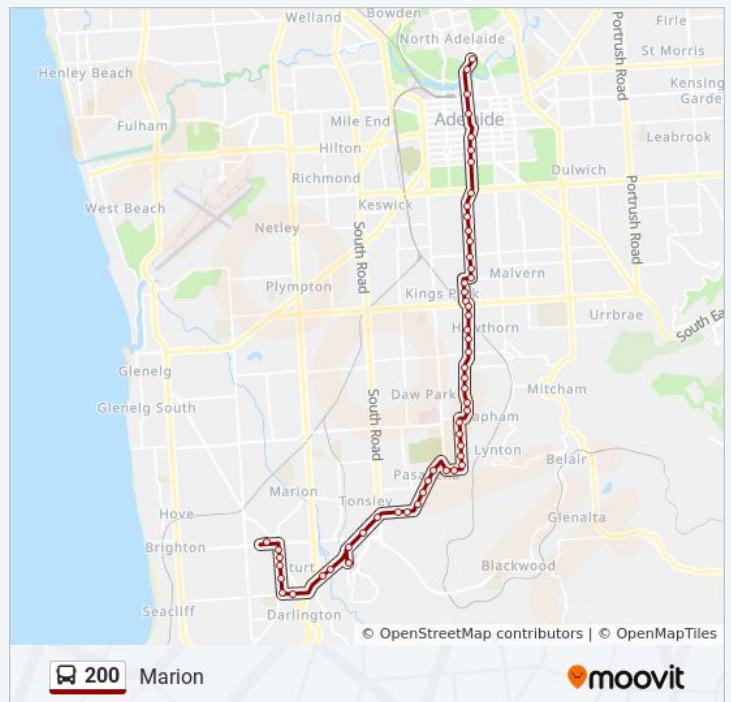

Direction: City

45 stops

[VIEW LINE SCHEDULE](#)

Zone A Marion Interchange - North side

Stop 32 Diagonal Rd - East side

Stop 31 Diagonal Rd - East side

Stop 31D Miller St - East side

Stop 31C Miller St - East side

Direction: Marion

53 stops

[VIEW LINE SCHEDULE](#)

- Stop 2 Sir Edwin Smith Ave - East side
- Stop 1 Sir Edwin Smith Ave - South side
- Stop A2 King William Rd - East side
- Stop D1 King William St - East side
- Stop G2 Victoria Sq - South East side
- Stop I1 King William St - East side

Stop 21A Panorama Dr - South side

Stop 20 Fiveash Dr - East side

Stop 21 Fiveash Dr - East side

Stop 22 Fiveash Dr - East side

Stop 23 Fiveash Dr - East side

200 bus Info

Direction: Marion

Stops: 53

Trip Duration: 48 min

Line Summary:

Stop 24 Ayliffes Rd - South side

Stop 24A Ayliffes Rd - South side

Stop 25 Main South Rd - South East side

Stop 26 Main South Rd - South East side

Stop 27 Main South Rd - South East side