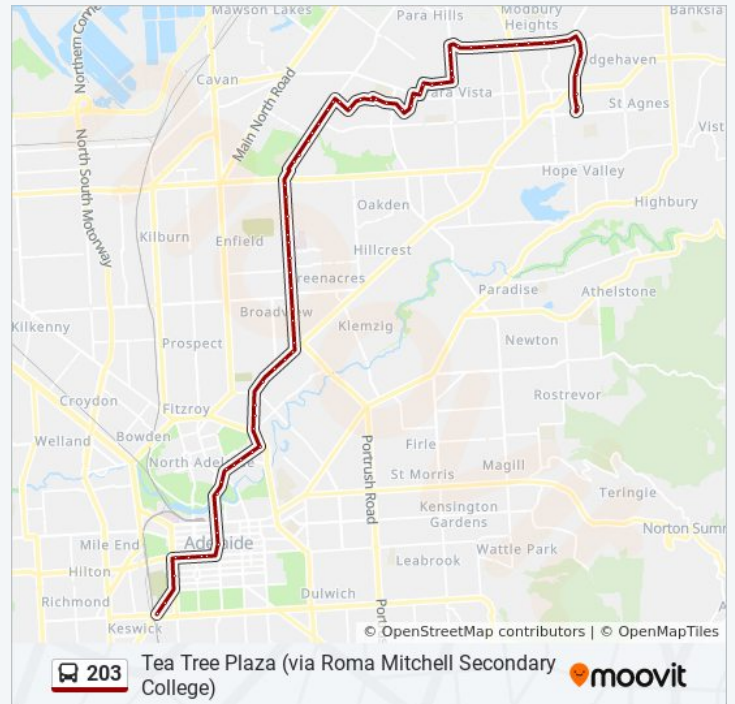

Stop 28 Hampstead Rd - West side

Stop 29 Hampstead Rd - West side

Zone A Roma Mitchell Secondary College

Stop 31 Briens Rd - West side

Stop 32 Briens Rd - West side

Stop 33 Bridge Rd - West side

Stop 34 Bridge Rd - West side

Stop 35 Bridge Rd - West side

Direction: Tea Tree Plaza (via Roma Mitchell Secondary College)

Stops: 71

Trip Duration: 72 min

Line Summary:

Stop 36 Bridge Rd - West side

Stop 37 Dulkara Rd - North East side