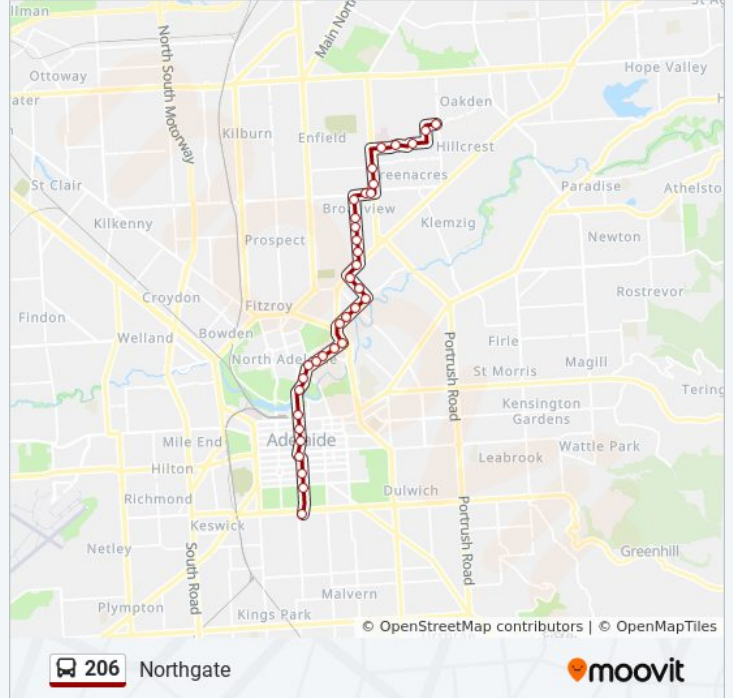

206 bus Info

Direction: City

Stops: 31

Trip Duration: 28 min

Line Summary:

- Stop 5 Melbourne St - South East side
- Stop 3A Melbourne St - South East side
- Stop 3 Melbourne St - South East side
- Stop 2A Melbourne St - South East side
- Stop 2 Sir Edwin Smith Ave - East side
- Stop 1 Sir Edwin Smith Ave - South side
- Stop A2 King William Rd - East side
- Stop D1 King William St - East side
- Stop F1 King William St - North East side

Direction: Northgate

35 stops

[VIEW LINE SCHEDULE](#)

- Stop 1 King William Rd - North West side
- Stop O2 Peacock Rd - West side
- Stop Q1 King William St - West side
- Stop T1 Victoria Sq - South West side
- Stop V2 King William St - West side
- Stop X2 King William St - West side
- Stop Z2 King William Rd - West side
- Stop 1 Sir Edwin Smith Ave - North side
- Stop 2 Sir Edwin Smith Ave - West side
- Stop 2A Melbourne St - North West side
- Stop 3 Melbourne St - North West side
- Stop 3A Melbourne St - North West side
- Stop 4 Melbourne St - North West side
- Stop 5 Melbourne St - North West side
- Stop 7 Walkerville Tce - North West side
- Stop 8 Walkerville Tce - North side
- Stop 9 Walkerville Tce - North West side
- Stop 10 Walkerville Tce - North West side

206 bus Info

Direction: Northgate

Stops: 35

Trip Duration: 47 min

Line Summary:

- Stop 10A Smith St - South West side
- Stop 11 Smith St - South West side
- Stop 13 North East Rd - North West side
- Stop 14 Galway Ave - West side
- Stop 15 Galway Ave - West side
- Stop 16 Galway Ave - West side
- Stop 17 Galway Ave - West side
- Stop 18 Galway Ave - West side
- Stop 19 Regency Rd / Moresby Ave - North side
- Stop 20 Regency Rd / Hampstead Rd - North side
- Stop 21 Hampstead Rd - West side
- Stop 22 Hampstead Rd - West side
- Stop 24 East Pkwy - North side
- Stop 25 East Pkwy - North side
- Stop 25A East Pkwy - North side
- Stop 25C The Strand - West side
- Stop 26 Folland Ave - North side