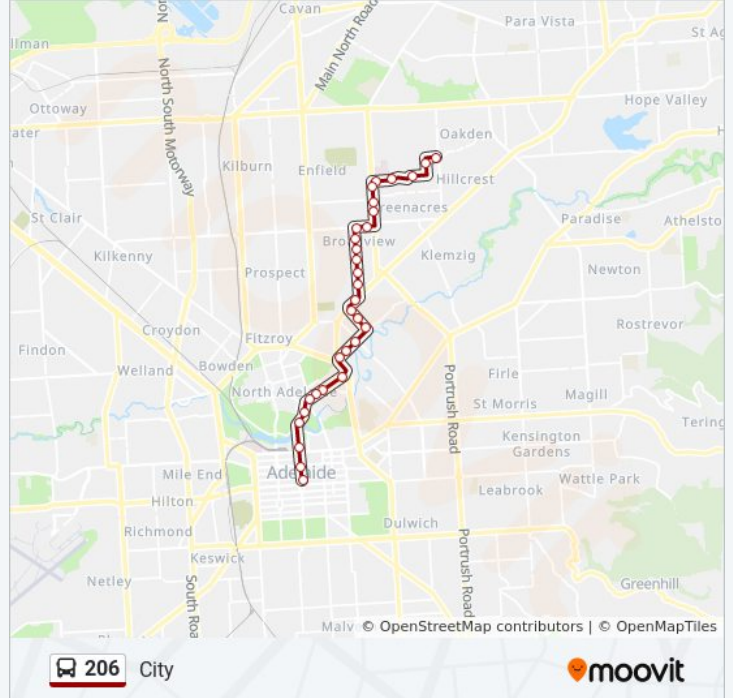

206 bus Info

Direction: City

Stops: 31

Trip Duration: 28 min

Line Summary:

- Stop 5 Melbourne St - South East side
- Stop 3A Melbourne St - South East side
- Stop 3 Melbourne St - South East side
- Stop 2A Melbourne St - South East side
- Stop 2 Sir Edwin Smith Ave - East side
- Stop 1 Sir Edwin Smith Ave - South side
- Stop A2 King William Rd - East side
- Stop D1 King William St - East side
- Stop F1 King William St - North East side

Direction: Northgate

35 stops

[VIEW LINE SCHEDULE](#)

- Stop 1 King William Rd - North West side
- Stop O2 Peacock Rd - West side
- Stop Q1 King William St - West side
- Stop T1 Victoria Sq - South West side
- Stop V2 King William St - West side
- Stop X2 King William St - West side
- Stop Z2 King William Rd - West side
- Stop 1 Sir Edwin Smith Ave - North side
- Stop 2 Sir Edwin Smith Ave - West side
- Stop 2A Melbourne St - North West side
- Stop 3 Melbourne St - North West side
- Stop 3A Melbourne St - North West side
- Stop 4 Melbourne St - North West side
- Stop 5 Melbourne St - North West side
- Stop 7 Walkerville Tce - North West side
- Stop 8 Walkerville Tce - North side
- Stop 9 Walkerville Tce - North West side
- Stop 10 Walkerville Tce - North West side

206 bus Info

Direction: Northgate

Stops: 35

Trip Duration: 47 min

Line Summary:

- Stop 10A Smith St - South West side
- Stop 11 Smith St - South West side
- Stop 13 North East Rd - North West side
- Stop 14 Galway Ave - West side
- Stop 15 Galway Ave - West side
- Stop 16 Galway Ave - West side
- Stop 17 Galway Ave - West side
- Stop 18 Galway Ave - West side
- Stop 19 Regency Rd / Moresby Ave - North side
- Stop 20 Regency Rd / Hampstead Rd - North side
- Stop 21 Hampstead Rd - West side
- Stop 22 Hampstead Rd - West side
- Stop 24 East Pkwy - North side
- Stop 25 East Pkwy - North side
- Stop 25A East Pkwy - North side
- Stop 25C The Strand - West side
- Stop 26 Folland Ave - North side